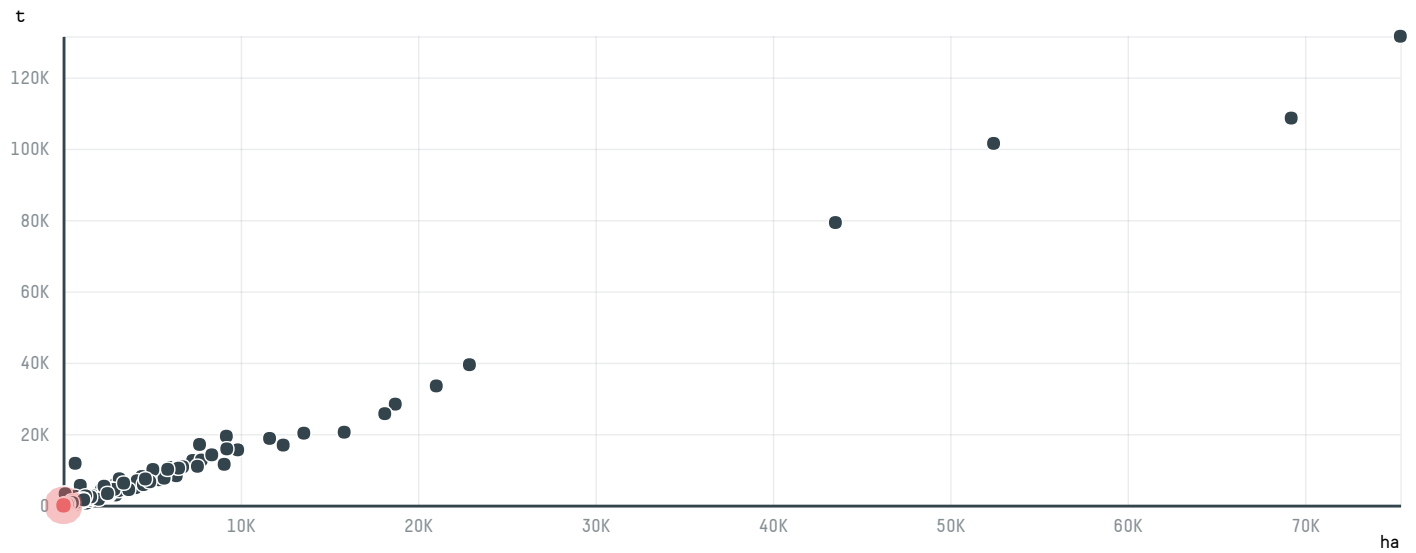

trase

SANCO INC (EC-213/16)

ACTIVITY	COMMODITY	COUNTRY	YEAR
Importer	Coffee	Brazil	2017

SANCO INC (EC-213/16) was the 1278th largest importer of coffee from BRAZIL in 2017, accounting for 17 tons. As an importer, SANCO INC (EC-213/16) sources from 1 municipalities, or 0% of the coffee production municipalities. The main destination of the coffee imported by SANCO INC (EC-213/16) is JAPAN, accounting for 100% of the total.

TOP DESTINATION COUNTRIES OF COFFEE IMPORTED BY SANCO INC (EC-213/16):

COMPARING COMPANIES IMPORTING COFFEE FROM BRAZIL IN 2017

Trase is a partnership between

In collaboration with

and many other organizations and individuals.