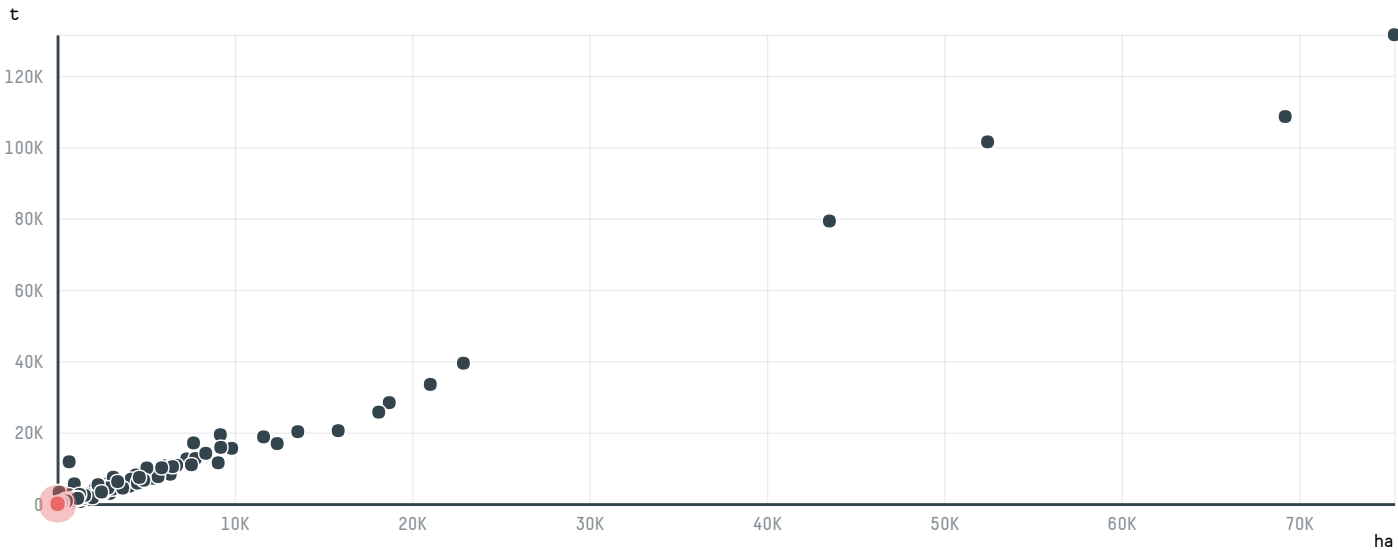

trase

MARUBENI CORPORATION (EC-351/16)

| ACTIVITY | COMMODITY | COUNTRY | YEAR |
|-----------------|---------------|---------------|-------------|
| Importer | Coffee | Brazil | 2017 |

MARUBENI CORPORATION (EC-351/16) was the 1101st largest importer of coffee from BRAZIL in 2017, accounting for 26 tons. As an importer, MARUBENI CORPORATION (EC-351/16) sources from 1 municipalities, or 0% of the coffee production municipalities. The main destination of the coffee imported by MARUBENI CORPORATION (EC-351/16) is JAPAN, accounting for 100% of the total.

TOP DESTINATION COUNTRIES OF COFFEE IMPORTED BY MARUBENI CORPORATION (EC-351/16):

COMPARING COMPANIES IMPORTING COFFEE FROM BRAZIL IN 2017

Trase is a partnership between

In collaboration with

and many other organizations and individuals.