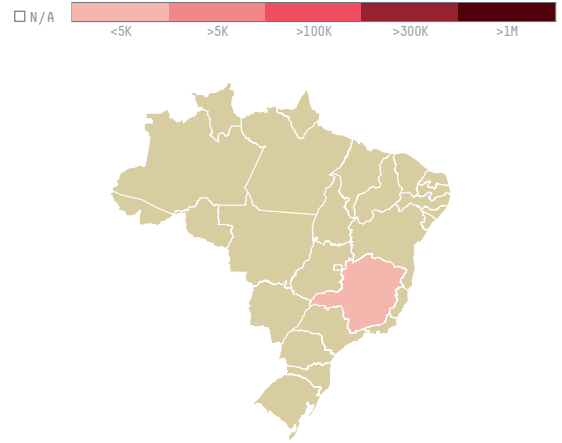

trase

INTERAMERICAN COFFEE INC (EC 424 17)

ACTIVITY	COMMODITY	COUNTRY	YEAR
Importer	Coffee	Brazil	2017

INTERAMERICAN COFFEE INC (EC 424 17) was the 1242nd largest importer of coffee from BRAZIL in 2017, accounting for 19 tons. As an importer, INTERAMERICAN COFFEE INC (EC 424 17) sources from 1 municipalities, or 0% of the coffee production municipalities. The main destination of the coffee imported by INTERAMERICAN COFFEE INC (EC 424 17) is GERMANY, accounting for 100% of the total.

TOP DESTINATION COUNTRIES OF COFFEE IMPORTED BY INTERAMERICAN COFFEE INC (EC 424 17):

COMPARING COMPANIES IMPORTING COFFEE FROM BRAZIL IN 2017

Trase is a partnership between

In collaboration with

and many other organizations and individuals.