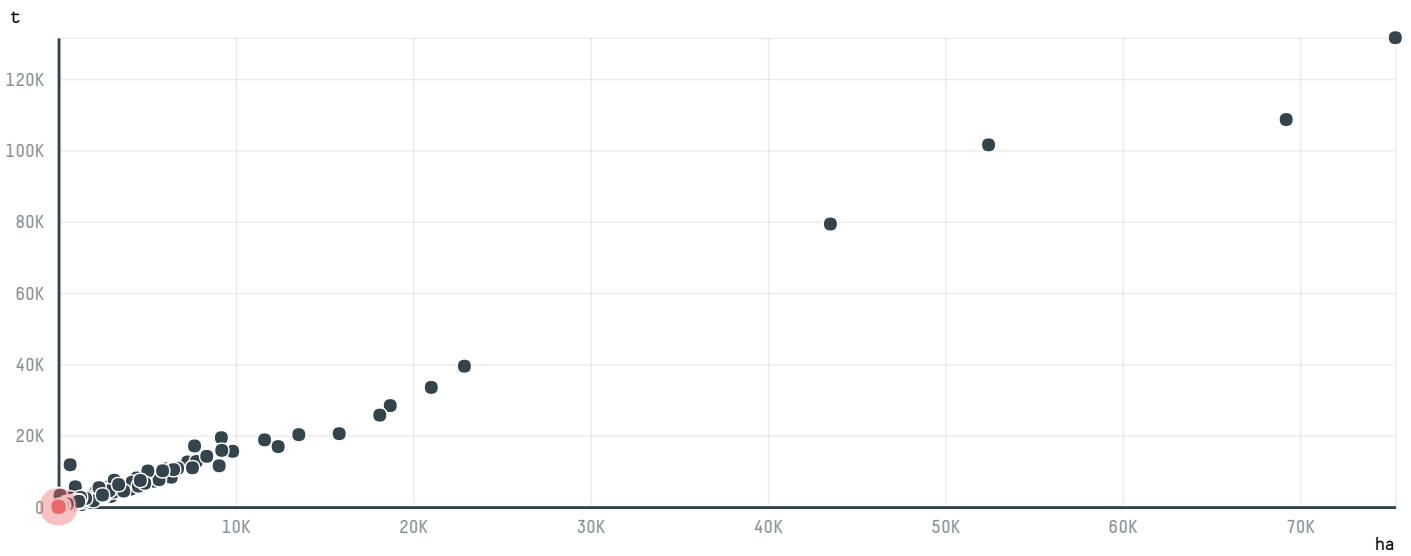

trase

INTERAMERICAN COFFEE INC (EC 424 17)

ACTIVITY	COMMODITY	COUNTRY	YEAR
Importer	Coffee	Brazil	2017

INTERAMERICAN COFFEE INC (EC 424 17) was the 1242nd largest importer of coffee from BRAZIL in 2017, accounting for 19 tons. As an importer, INTERAMERICAN COFFEE INC (EC 424 17) sources from 1 municipalities, or 0% of the coffee production municipalities. The main destination of the coffee imported by INTERAMERICAN COFFEE INC (EC 424 17) is GERMANY, accounting for 100% of the total.

TOP DESTINATION COUNTRIES OF COFFEE IMPORTED BY INTERAMERICAN COFFEE INC (EC 424 17):

COMPARING COMPANIES IMPORTING COFFEE FROM BRAZIL IN 2017

Trase is a partnership between

In collaboration with

and many other organizations and individuals.