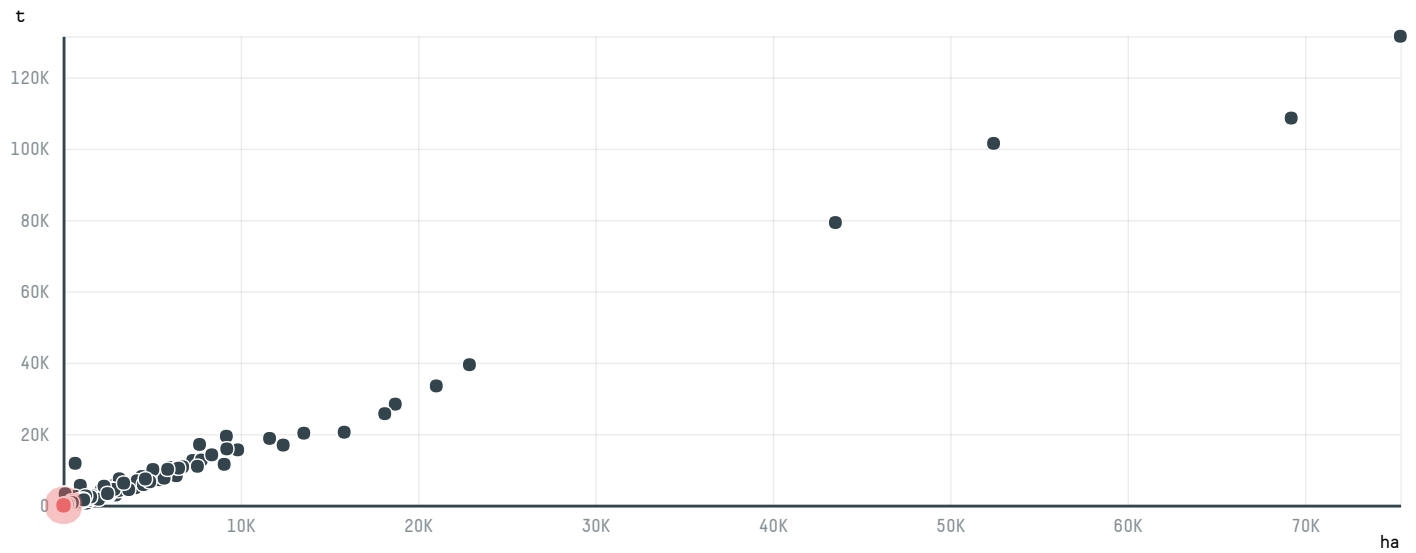

trase

ONA COFFEE (EC-333/16)

ACTIVITY COMMODITY COUNTRY YEAR
Importer **Coffee** **Brazil** **2017**

ONA COFFEE (EC-333/16) was the 1209th largest importer of coffee from BRAZIL in 2017, accounting for 19 tons. As an importer, ONA COFFEE (EC-333/16) sources from 2 municipalities, or 0% of the coffee production municipalities. The main destination of the coffee imported by ONA COFFEE (EC-333/16) is AUSTRALIA, accounting for 100% of the total.

TOP DESTINATION COUNTRIES OF COFFEE IMPORTED BY ONA COFFEE (EC-333/16):

COMPARING COMPANIES IMPORTING COFFEE FROM BRAZIL IN 2017

Trase is a partnership between

In collaboration with

and many other organizations and individuals.