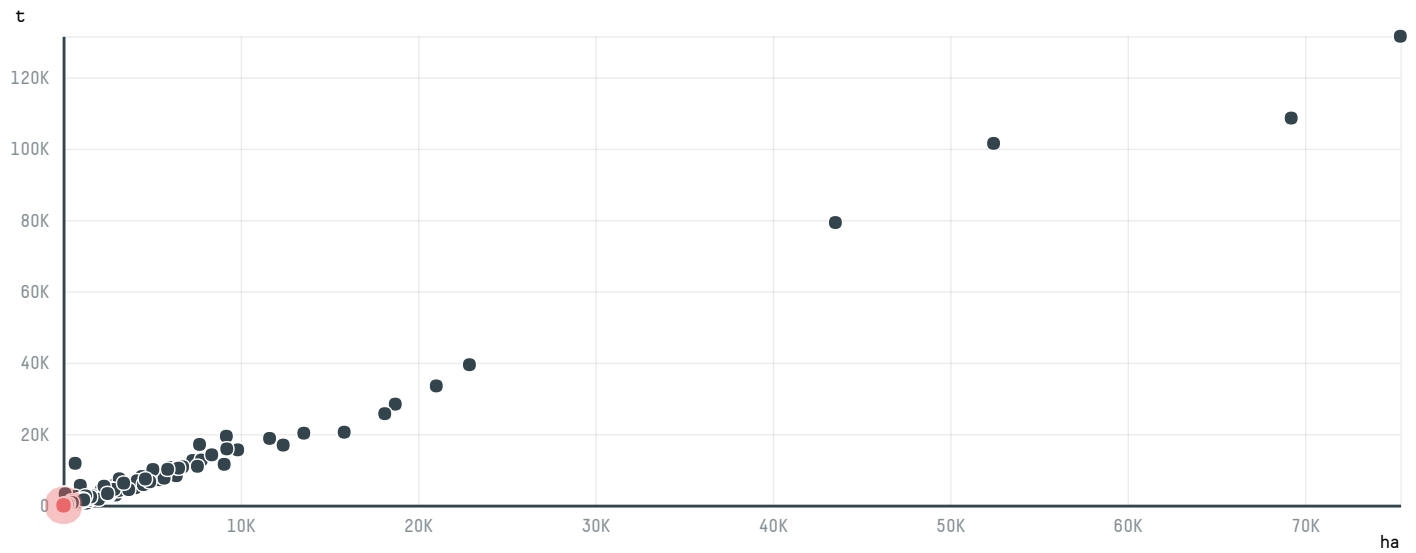

trase

ONA COFFEE (EC-315/16)

ACTIVITY	COMMODITY	COUNTRY	YEAR
Importer	Coffee	Brazil	2017

ONA COFFEE (EC-315/16) was the 1197th largest importer of coffee from BRAZIL in 2017, accounting for 19 tons. As an importer, ONA COFFEE (EC-315/16) sources from 2 municipalities, or 0% of the coffee production municipalities. The main destination of the coffee imported by ONA COFFEE (EC-315/16) is AUSTRALIA, accounting for 100% of the total.

TOP DESTINATION COUNTRIES OF COFFEE IMPORTED BY ONA COFFEE (EC-315/16):

COMPARING COMPANIES IMPORTING COFFEE FROM BRAZIL IN 2017

Trase is a partnership between

In collaboration with

and many other organizations and individuals.