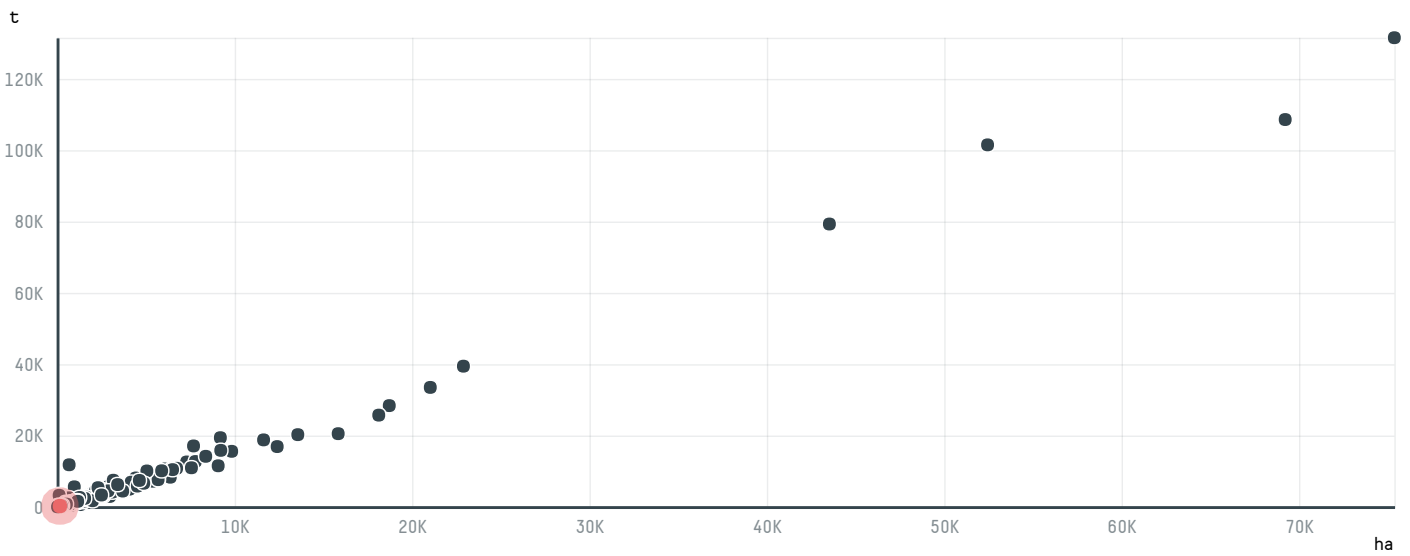

### TOP DESTINATION COUNTRIES OF COFFEE IMPORTED BY STARBUCKS COFFEE TRADING COMPANY SARL (EXP-0150/16):

□ N/A  <5K  >5K  >100K  >300K  >1M

COMPARING COMPANIES IMPORTING COFFEE FROM BRAZIL IN 2017

Trase is a partnership between