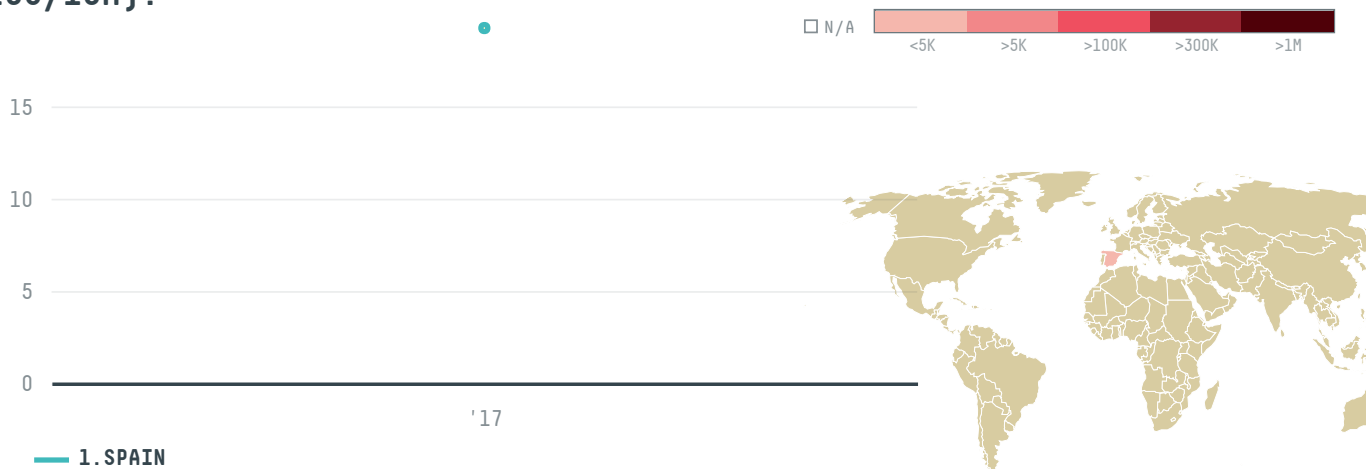

TOP DESTINATION COUNTRIES OF COFFEE IMPORTED BY IBERICAFE IMPORT S.L. (EXP- 0260/16A):

This website uses cookies to provide you with an improved user experience. By continuing to browse this site, you consent to the use of cookies and similar technologies. Please visit our [privacy policy](#) for further details.

I AGREE