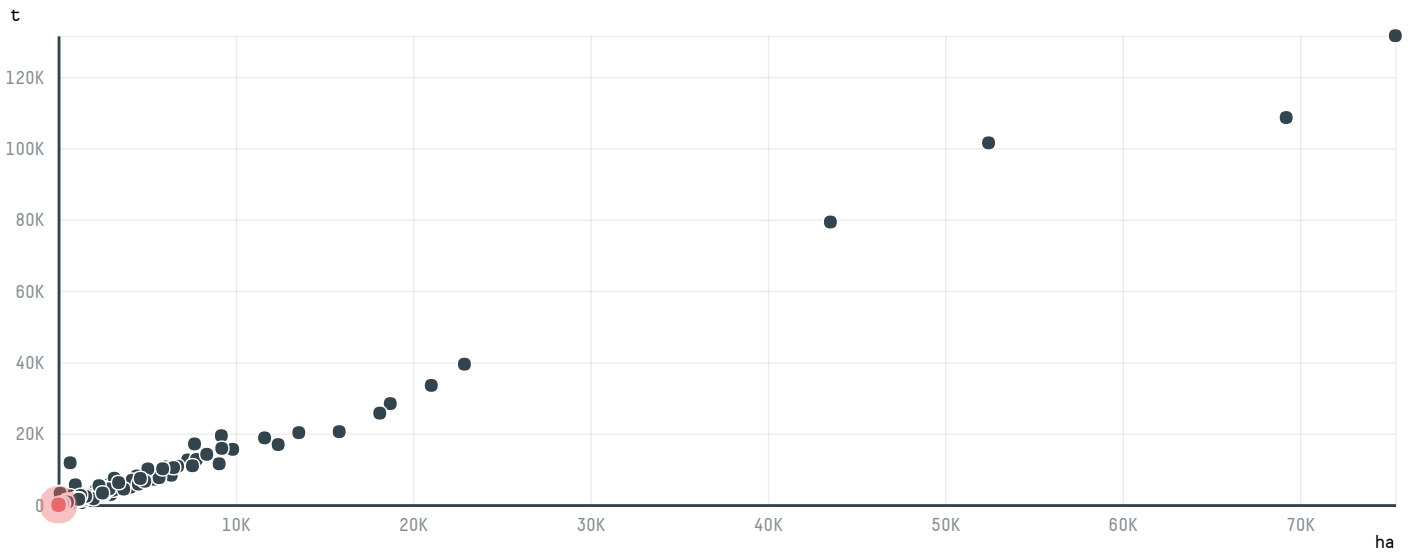

trase

IBERICAFE IMPORT S.L. (EXP-0214/17)

ACTIVITY: **Importer**
COMMODITY: **Coffee**
COUNTRY: **Brazil**
YEAR: **2017**

IBERICAFE IMPORT S.L. (EXP-0214/17) was the 1146th largest importer of coffee from BRAZIL in 2017, accounting for 20 tons. As an importer, IBERICAFE IMPORT S.L. (EXP-0214/17) sources from 1 municipalities, or 0% of the coffee production municipalities. The main destination of the coffee imported by IBERICAFE IMPORT S.L. (EXP-0214/17) is SPAIN, accounting for 100% of the total.

TOP DESTINATION COUNTRIES OF COFFEE IMPORTED BY IBERICAFE IMPORT S.L. (EXP-0214/17):

COMPARING COMPANIES IMPORTING COFFEE FROM BRAZIL IN 2017

Trase is a partnership between

In collaboration with

and many other organizations and individuals.