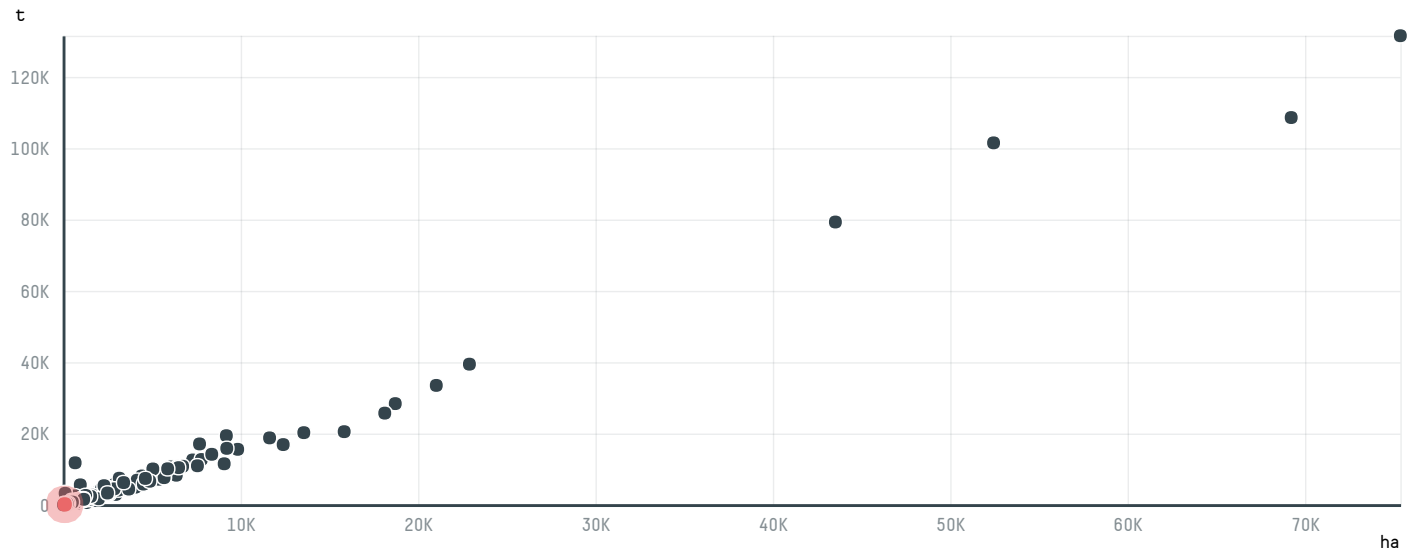

COMPARING COMPANIES IMPORTING COFFEE FROM BRAZIL IN 2017

Trase is a partnership between

In collaboration with

and many other organizations and individuals.

Donors

[Terms of Use](#) · [Privacy policy](#) · [Cookie policy](#) · [Contact us](#)