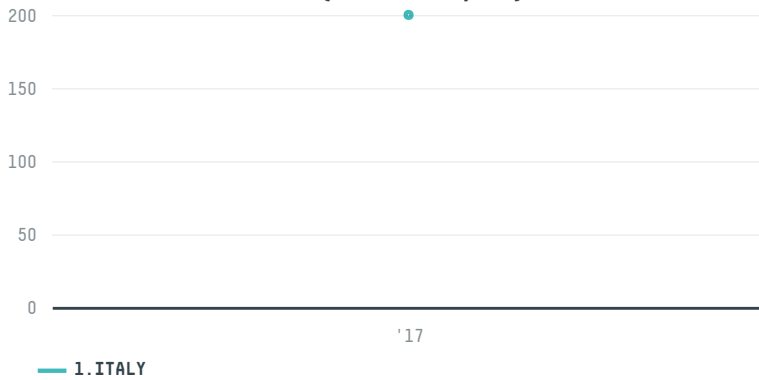

TOP DESTINATION COUNTRIES OF COFFEE IMPORTED BY LUIGI LAVAZZA S.P.A. (EXP-0278/17):