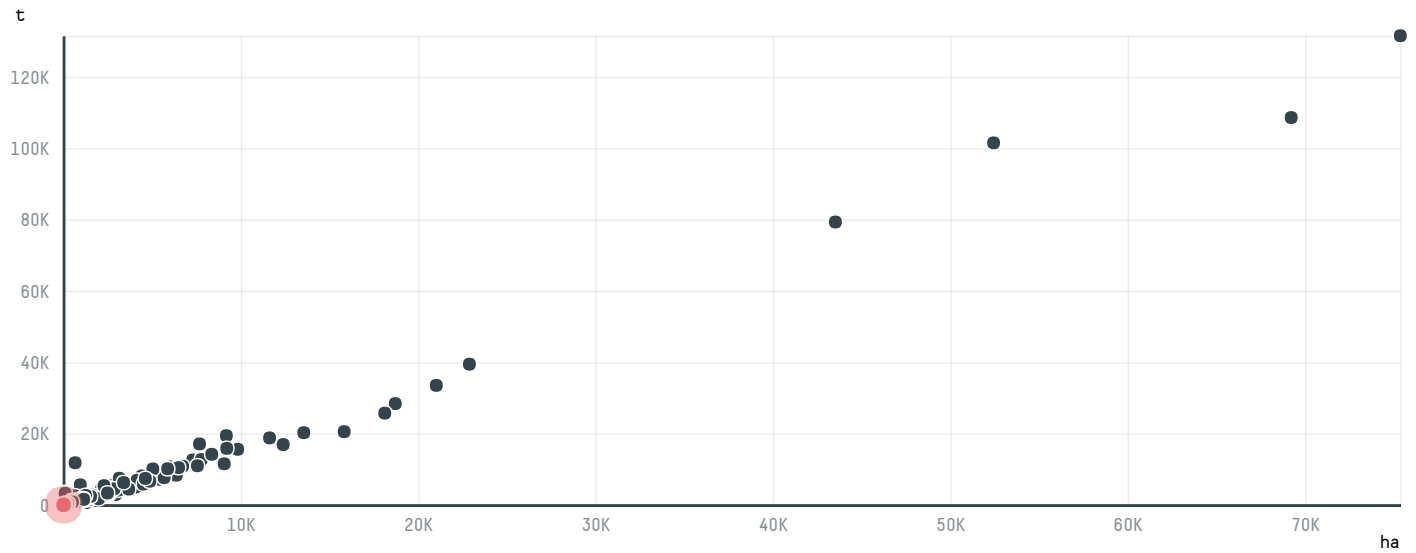

trase

BELCO TRADING SARL (EXP-0111/17)

ACTIVITY COMMODITY COUNTRY YEAR
Importer **Coffee** **Brazil** **2017**

BELCO TRADING SARL (EXP-0111/17) was the 1179th largest importer of coffee from BRAZIL in 2017, accounting for 19 tons. As an importer, BELCO TRADING SARL (EXP-0111/17) sources from 11 municipalities, or 2% of the coffee production municipalities. The main destination of the coffee imported by BELCO TRADING SARL (EXP-0111/17) is FRANCE, accounting for 100% of the total.

TOP DESTINATION COUNTRIES OF COFFEE IMPORTED BY BELCO TRADING SARL (EXP-0111/17):

COMPARING COMPANIES IMPORTING COFFEE FROM BRAZIL IN 2017

Trase is a partnership between

Stockholm Environment Institute

Global Canopy Programme