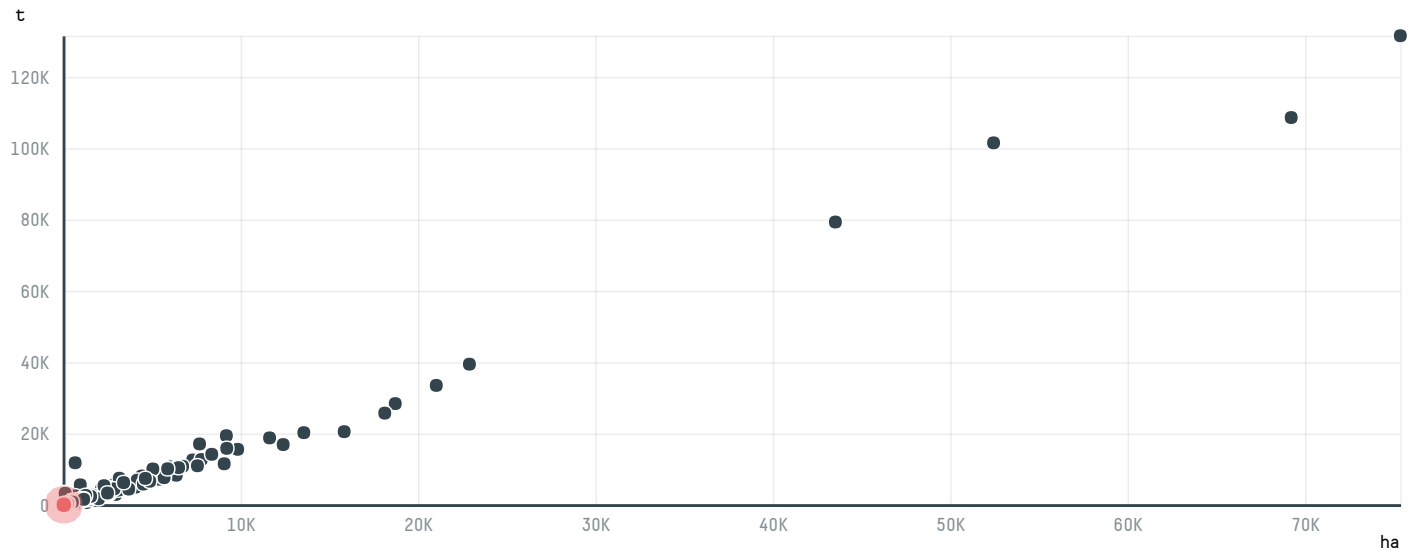

COMPARING COMPANIES IMPORTING COFFEE FROM BRAZIL IN 2017

Trase is a partnership between

In collaboration with

and many other organizations and individuals.

Donors

[Terms of Use](#) · [Privacy policy](#) · [Cookie policy](#) · [Contact us](#)