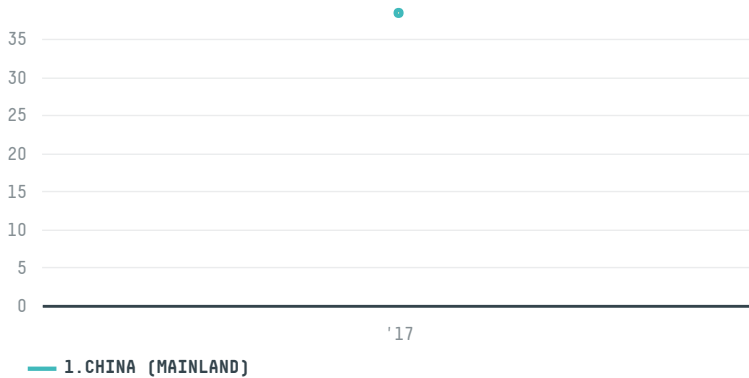

TOP DESTINATION COUNTRIES OF COFFEE IMPORTED BY MITSUI & CO., LTD (EXP-0117/17D):