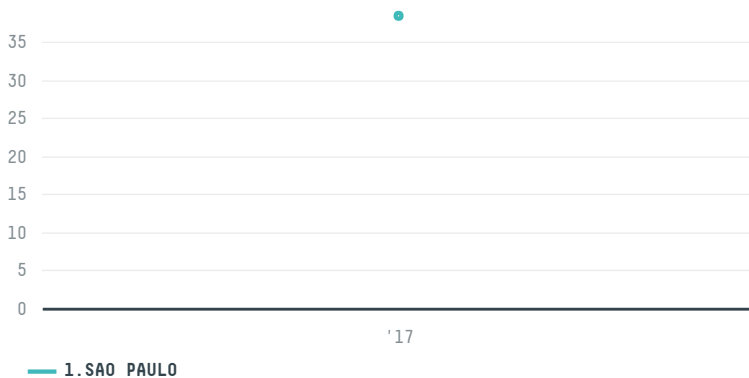

TOP DESTINATION COUNTRIES OF COFFEE IMPORTED BY MITSUI & CO., LTD (EXP-0117/17D):