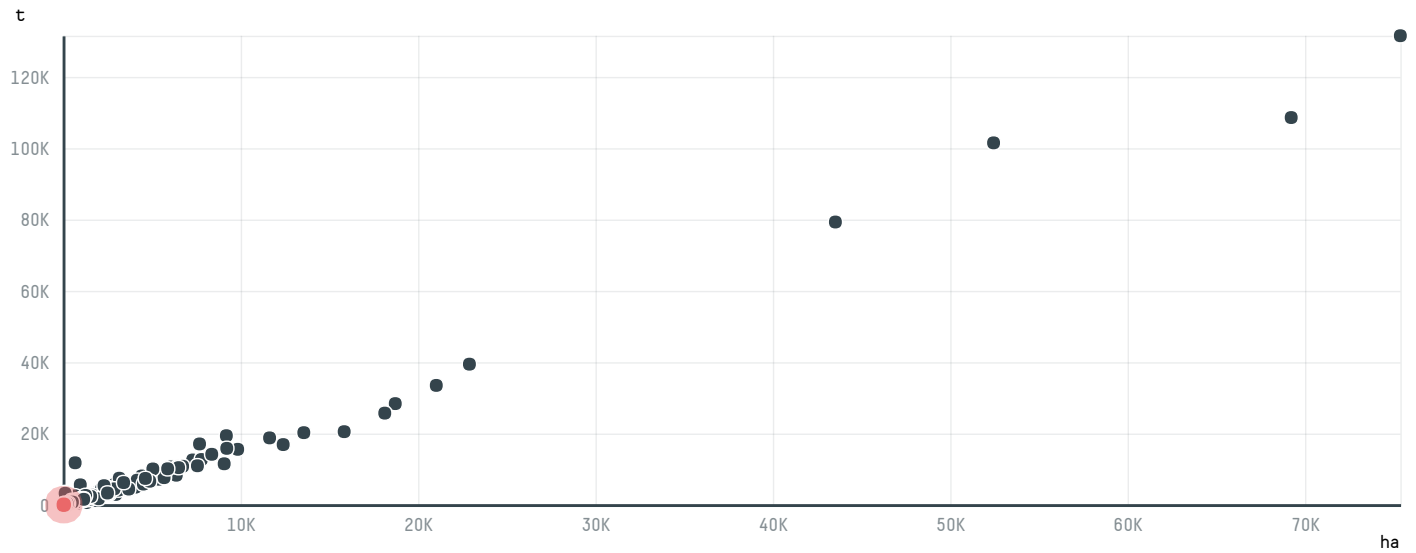

trase

RGC COFFEE INC (EXP-0912/16)

ACTIVITY	COMMODITY	COUNTRY	YEAR
Importer	Coffee	Brazil	2017

RGC COFFEE INC (EXP-0912/16) was the 1011th largest importer of coffee from BRAZIL in 2017, accounting for 38 tons. As an importer, RGC COFFEE INC (EXP-0912/16) sources from 6 municipalities, or 1% of the coffee production municipalities. The main destination of the coffee imported by RGC COFFEE INC (EXP-0912/16) is CANADA, accounting for 100% of the total.

TOP DESTINATION COUNTRIES OF COFFEE IMPORTED BY RGC COFFEE INC (EXP-0912/16):

COMPARING COMPANIES IMPORTING COFFEE FROM BRAZIL IN 2017

Trase is a partnership between

In collaboration with

and many other organizations and individuals.