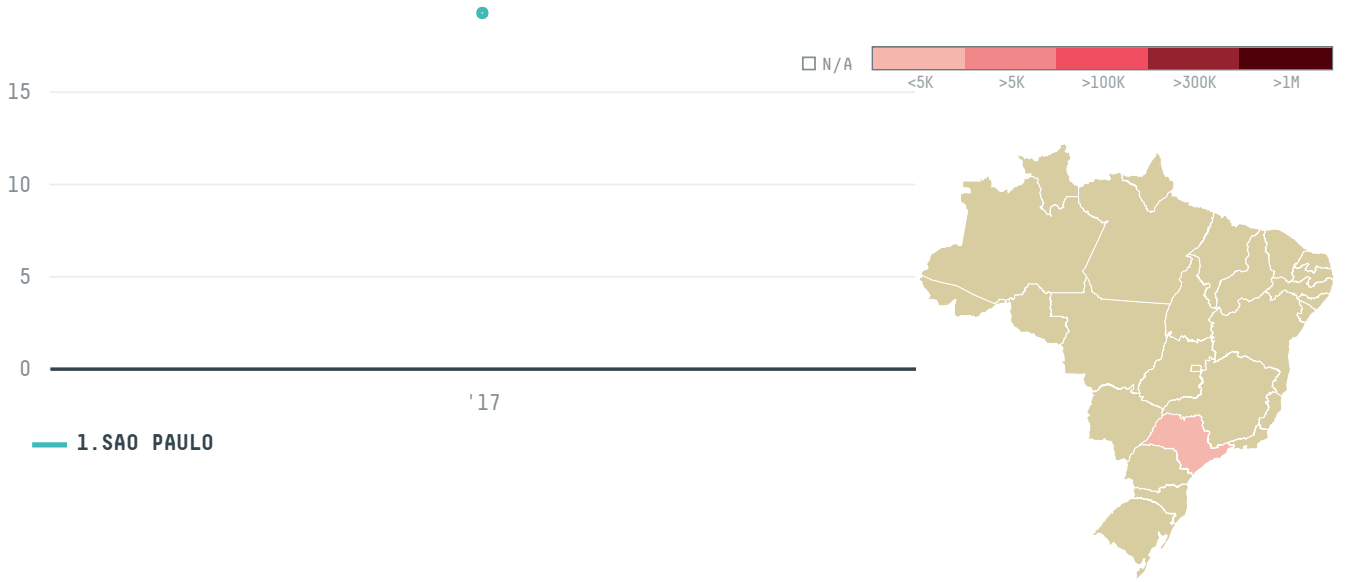

Trase is a partnership between

In collaboration with

and many other organizations

Donors

This website uses cookies to provide you with an improved user experience. By continuing to browse this site, you consent to the use of cookies and similar technologies. Please visit our [privacy policy](#) for further details.

I AGREE