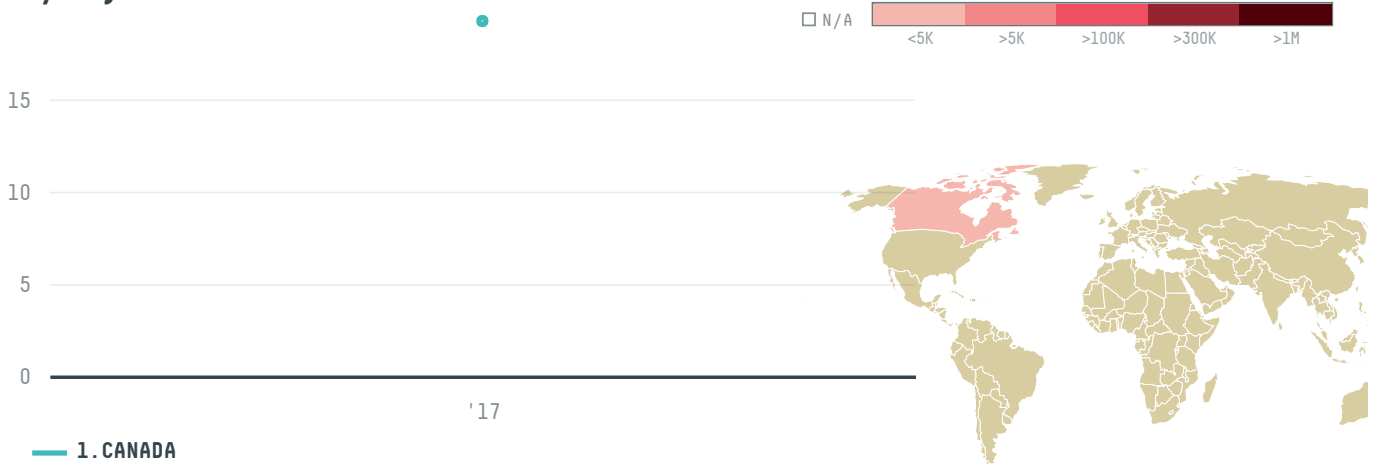

TOP DESTINATION COUNTRIES OF COFFEE IMPORTED BY KEN GABAY COFFEE LTD (EXP- 1043/15):

This website uses cookies to provide you with an improved user experience. By continuing to browse this site, you consent to the use of cookies and similar technologies. Please visit our [privacy policy](#) for further details.

I AGREE