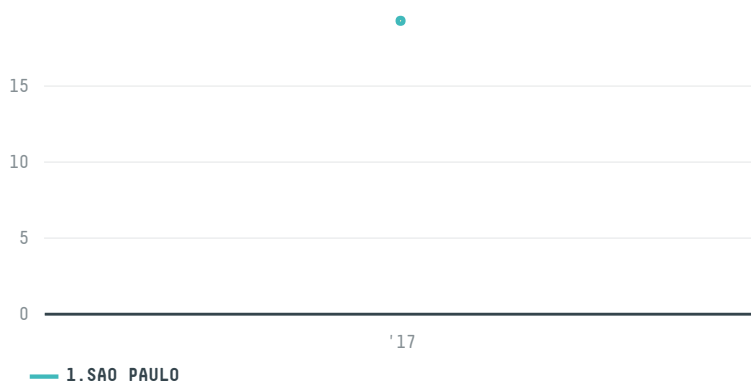

TOP DESTINATION COUNTRIES OF COFFEE IMPORTED BY KEN GABAY COFFEE LTD (EXP 0545 17):