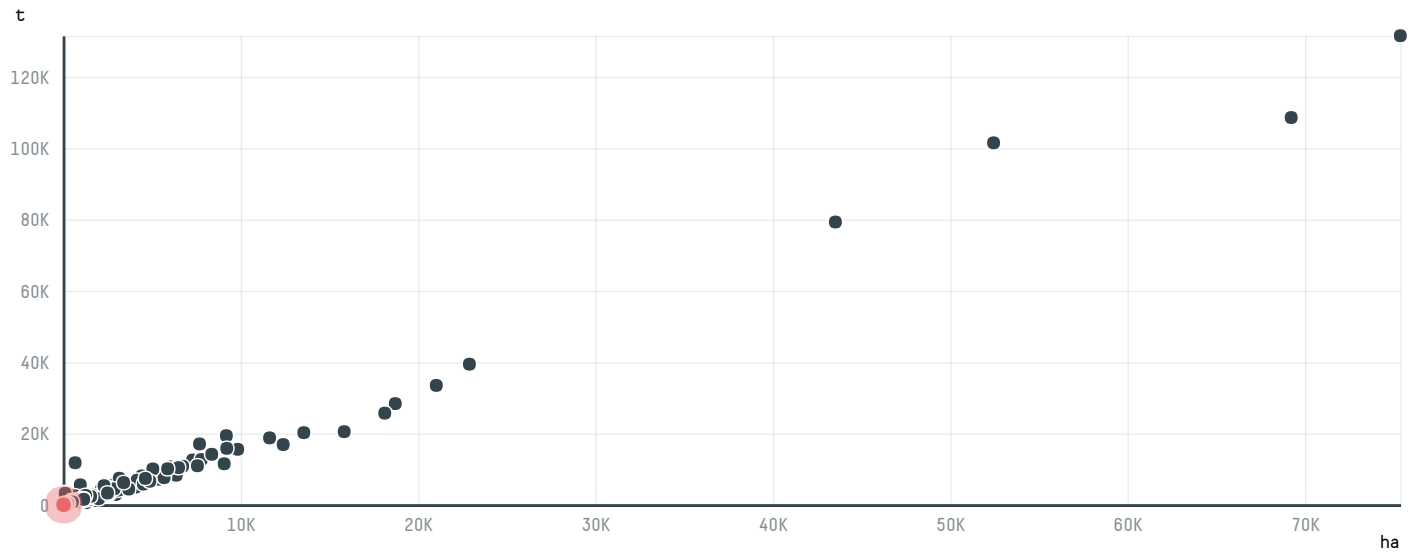

trase

KEN GABAY COFFEE LTD (EXP 0545 17)

ACTIVITY COMMODITY COUNTRY YEAR
Importer **Coffee** **Brazil** **2017**

KEN GABAY COFFEE LTD (EXP 0545 17) was the 1156th largest importer of coffee from BRAZIL in 2017, accounting for 19 tons. As an importer, KEN GABAY COFFEE LTD (EXP 0545 17) sources from 6 municipalities, or 1% of the coffee production municipalities. The main destination of the coffee imported by KEN GABAY COFFEE LTD (EXP 0545 17) is CANADA, accounting for 100% of the total.

TOP DESTINATION COUNTRIES OF COFFEE IMPORTED BY KEN GABAY COFFEE LTD (EXP 0545 17):

COMPARING COMPANIES IMPORTING COFFEE FROM BRAZIL IN 2017

Trase is a partnership between

Stockholm Environment Institute