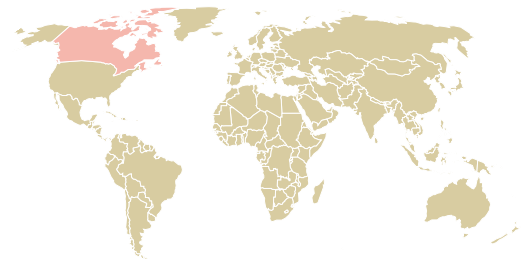

trase

COFFEE AMERICA (USA) CORPORATION (EXP-0507/15)

ACTIVITY	COMMODITY	COUNTRY	YEAR
Importer	Coffee	Brazil	2017

COFFEE AMERICA (USA) CORPORATION (EXP-0507/15) was the 810th largest importer of coffee from BRAZIL in 2017, accounting for 77 tons. As an importer, COFFEE AMERICA (USA) CORPORATION (EXP-0507/15) sources from 6 municipalities, or 1% of the coffee production municipalities. The main destination of the coffee imported by COFFEE AMERICA (USA) CORPORATION (EXP-0507/15) is CANADA, accounting for 100% of the total.

TOP DESTINATION COUNTRIES OF COFFEE IMPORTED BY COFFEE AMERICA (USA) CORPORATION (EXP-0507/15):

COMPARING COMPANIES IMPORTING COFFEE FROM BRAZIL IN 2017

Trase is a partnership between

In collaboration with