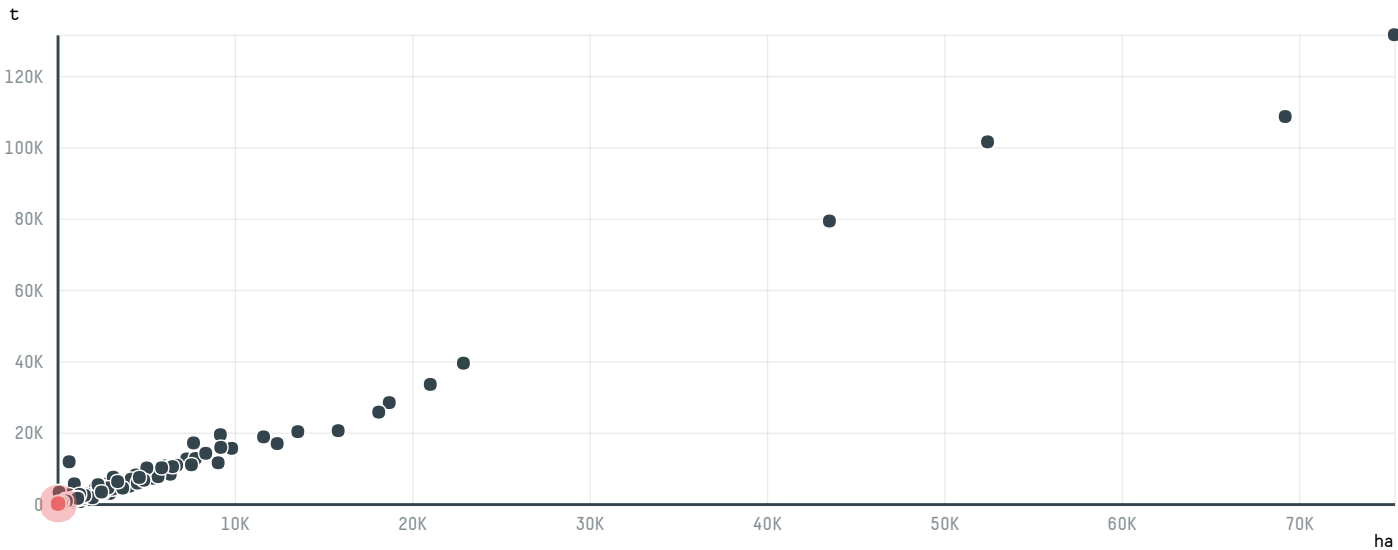

COMPARING COMPANIES IMPORTING COFFEE FROM BRAZIL IN 2017

Trase is a partnership between

In collaboration with

and many other organizations and individuals.

Donors

[Terms of Use](#) · [Privacy policy](#) · [Cookie policy](#) · [Contact us](#)

This website uses cookies to provide you with an improved user experience. By continuing to browse this site, you consent to the use of cookies and similar technologies. Please visit our [privacy policy](#) for further details.

I AGREE