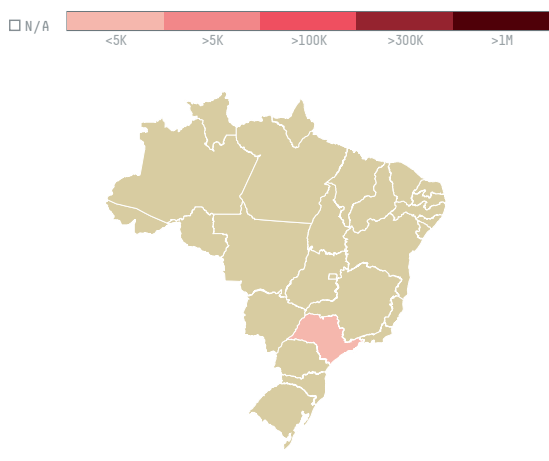

trase

COFFEE AMERICA (USA) CORPORATION (EXP-0507/15)

ACTIVITY	COMMODITY	COUNTRY	YEAR
Importer	Coffee	Brazil	2017

COFFEE AMERICA (USA) CORPORATION (EXP-0507/15) was the 810th largest importer of coffee from BRAZIL in 2017, accounting for 77 tons. As an importer, COFFEE AMERICA (USA) CORPORATION (EXP-0507/15) sources from 6 municipalities, or 1% of the coffee production municipalities. The main destination of the coffee imported by COFFEE AMERICA (USA) CORPORATION (EXP-0507/15) is CANADA, accounting for 100% of the total.

TOP DESTINATION COUNTRIES OF COFFEE IMPORTED BY COFFEE AMERICA (USA) CORPORATION (EXP-0507/15):

COMPARING COMPANIES IMPORTING COFFEE FROM BRAZIL IN 2017

Trase is a partnership between

In collaboration with