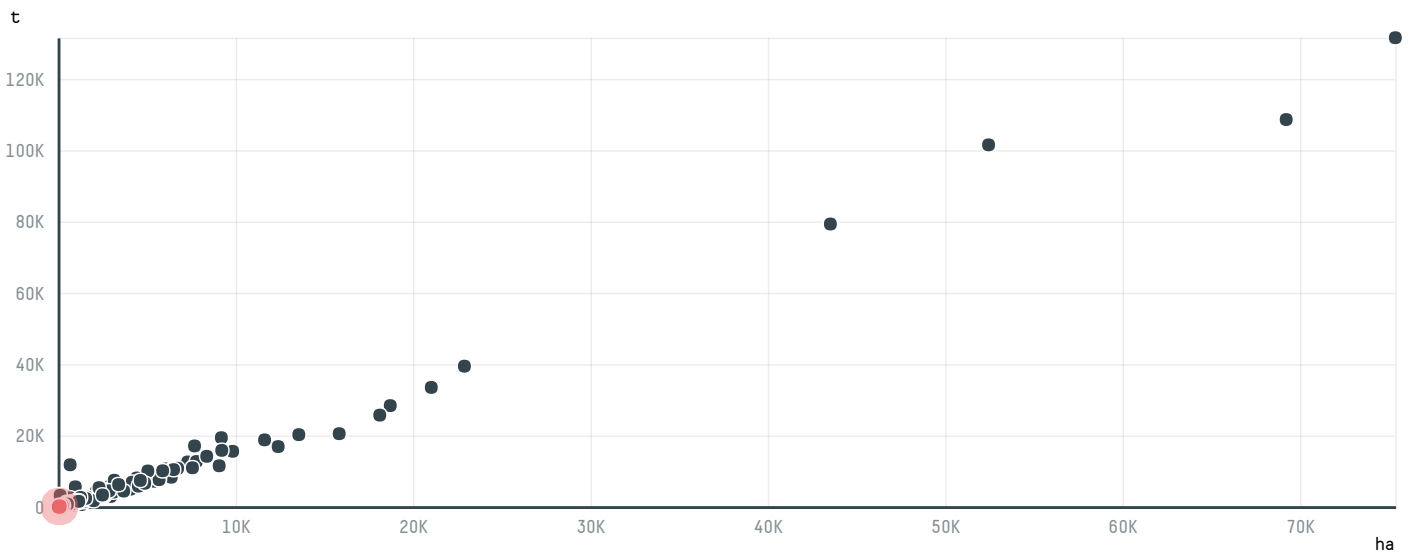

COMPARING COMPANIES IMPORTING COFFEE FROM BRAZIL IN 2017

Trase is a partnership between

In collaboration with

and many other organizations and individuals.

Donors

[Terms of Use](#) · [Privacy policy](#) · [Cookie policy](#) · [Contact us](#)

This website uses cookies to provide you with an improved user experience. By continuing to browse this site, you consent to the use of cookies and similar technologies. Please visit our [privacy policy](#) for further details.

I AGREE