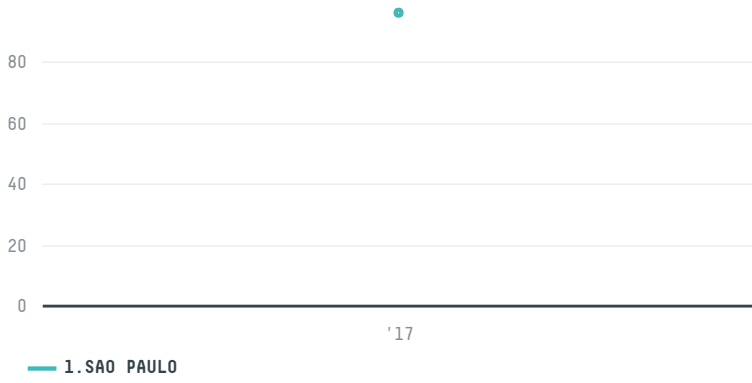

COMPARING COMPANIES IMPORTING COFFEE FROM BRAZIL IN 2017

Trase is a partnership between

In collaboration with

and many other organizations and individuals.

Donors

[Terms of Use](#) · [Privacy policy](#) · [Cookie policy](#) · [Contact us](#)

This website uses cookies to provide you with an improved user experience. By continuing to browse this site, you consent to the use of cookies and similar technologies. Please visit our [privacy policy](#) for further details.

I AGREE