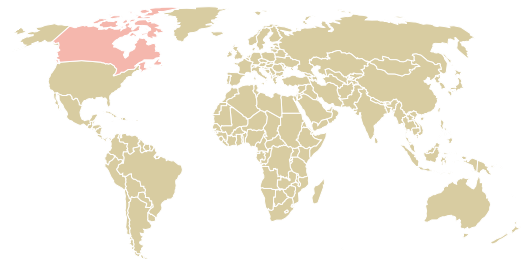

trase

COFFEE AMERICA (USA) CORPORATION (EXP-0505/15)

ACTIVITY	COMMODITY	COUNTRY	YEAR
Importer	Coffee	Brazil	2017

COFFEE AMERICA (USA) CORPORATION (EXP-0505/15) was the 730th largest importer of coffee from BRAZIL in 2017, accounting for 96 tons. As an importer, COFFEE AMERICA (USA) CORPORATION (EXP-0505/15) sources from 6 municipalities, or 1% of the coffee production municipalities. The main destination of the coffee imported by COFFEE AMERICA (USA) CORPORATION (EXP-0505/15) is CANADA, accounting for 100% of the total.

TOP DESTINATION COUNTRIES OF COFFEE IMPORTED BY COFFEE AMERICA (USA) CORPORATION (EXP-0505/15):

COMPARING COMPANIES IMPORTING COFFEE FROM BRAZIL IN 2017

Trase is a partnership between

In collaboration with