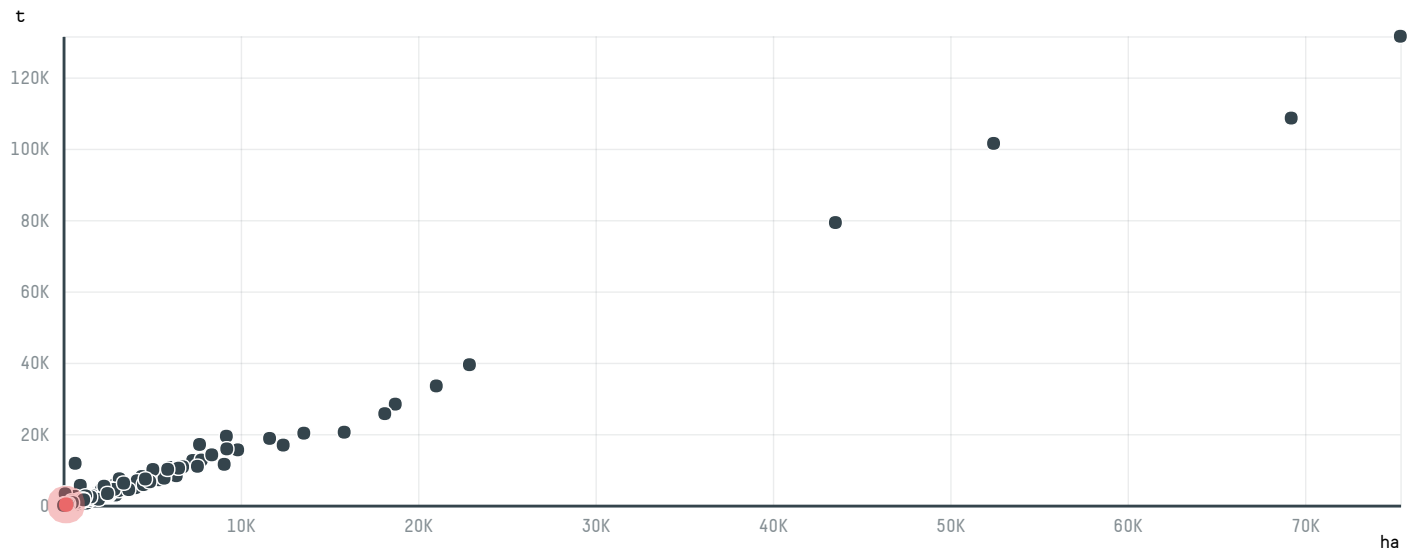

trase

CFSIT INC (EXP-0855/16E)

ACTIVITY COMMODITY COUNTRY YEAR
Importer **Coffee** **Brazil** **2017**

CFSIT INC (EXP-0855/16E) was the 461st largest importer of coffee from BRAZIL in 2017, accounting for 216 tons. As an importer, CFSIT INC (EXP-0855/16E) sources from 6 municipalities, or 1% of the coffee production municipalities. The main destination of the coffee imported by CFSIT INC (EXP-0855/16E) is BELGIUM, accounting for 100% of the total.

TOP DESTINATION COUNTRIES OF COFFEE IMPORTED BY CFSIT INC (EXP-0855/16E):

COMPARING COMPANIES IMPORTING COFFEE FROM BRAZIL IN 2017

Trase is a partnership between

In collaboration with

and many other organizations and individuals.