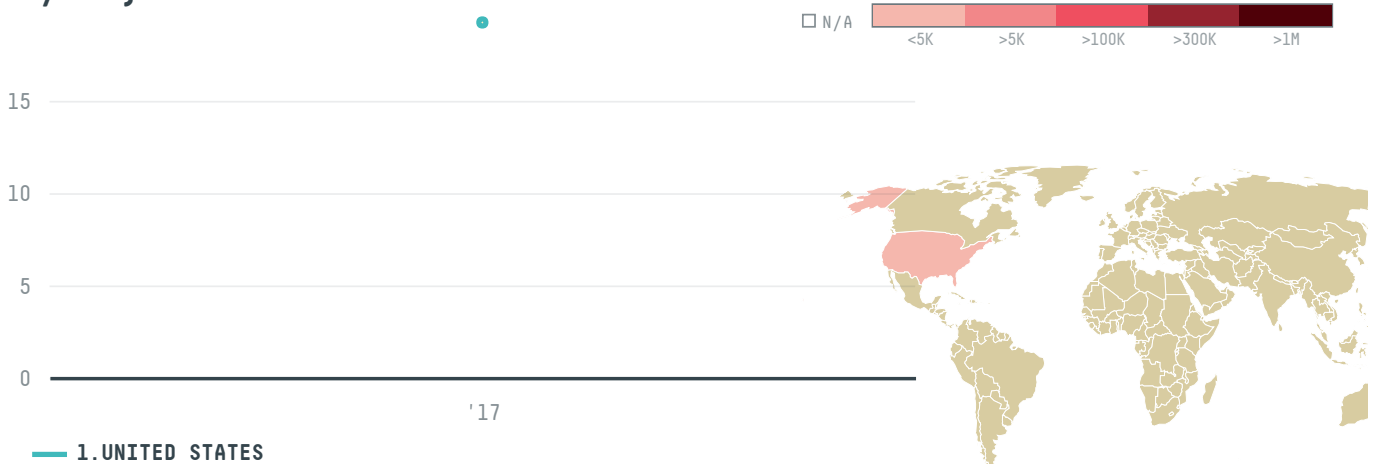

TOP DESTINATION COUNTRIES OF COFFEE IMPORTED BY VOLCAFE LTD. (EXP- 0672/16B):

This website uses cookies to provide you with an improved user experience. By continuing to browse this site, you consent to the use of cookies and similar technologies. Please visit our [privacy policy](#) for further details.

I AGREE