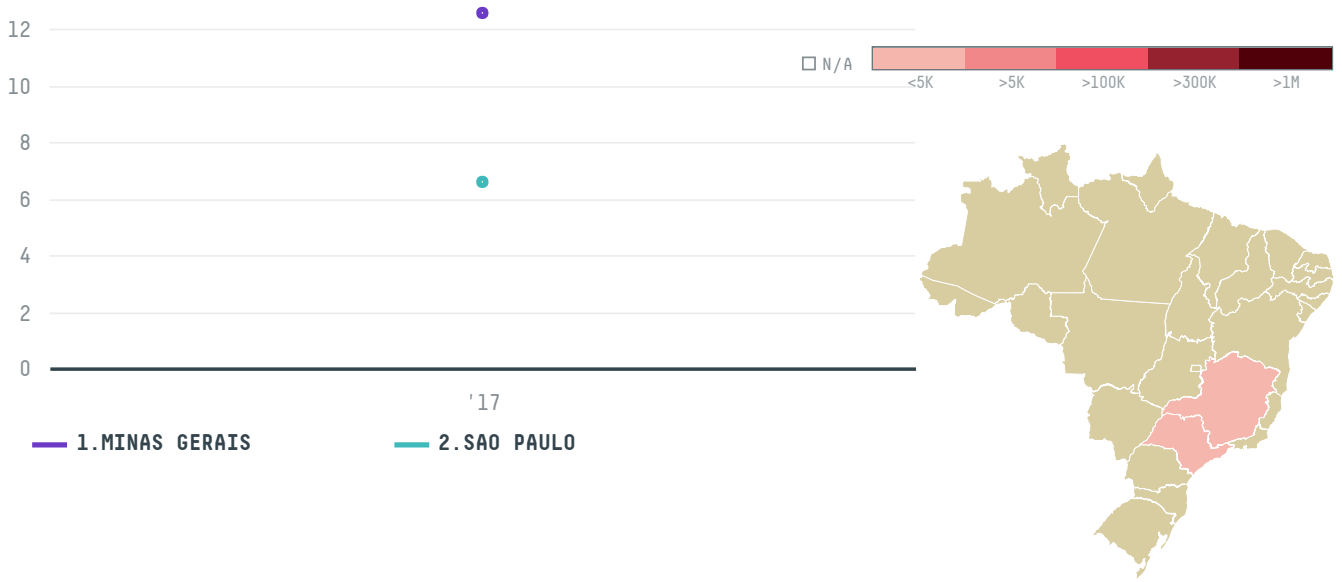

Trase is a partnership between

In collaboration with

and many other organizations

Donors

This website uses cookies to provide you with an improved user experience. By continuing to browse this site, you consent to the use of cookies and similar technologies. Please visit our [privacy policy](#) for further details.

I AGREE