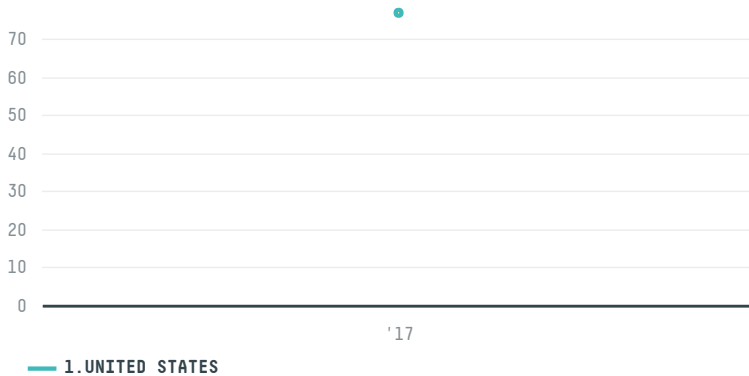

TOP DESTINATION COUNTRIES OF COFFEE IMPORTED BY THE SERENGETI TRADING COMPANY (EXP-0941/16):