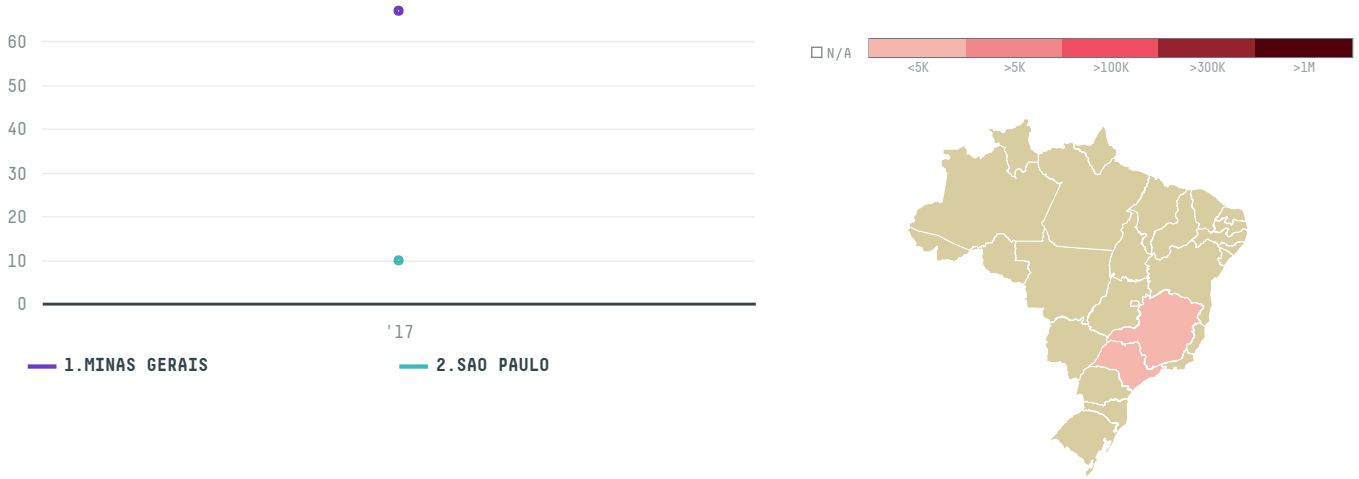

trase

THE SERENGETI TRADING COMPANY (EXP-0941/16)

ACTIVITY	COMMODITY	COUNTRY	YEAR
Importer	Coffee	Brazil	2017

THE SERENGETI TRADING COMPANY (EXP-0941/16) was the 815th largest importer of coffee from BRAZIL in 2017, accounting for 77 tons. As an importer, THE SERENGETI TRADING COMPANY (EXP-0941/16) sources from 32 municipalities, or 5% of the coffee production municipalities. The main destination of the coffee imported by THE SERENGETI TRADING COMPANY (EXP-0941/16) is UNITED STATES, accounting for 100% of the total.

TOP DESTINATION COUNTRIES OF COFFEE IMPORTED BY THE SERENGETI TRADING COMPANY (EXP-0941/16):

□ N/A <5K >5K >100K >300K >1M

COMPARING COMPANIES IMPORTING COFFEE FROM BRAZIL IN 2017

Trase is a partnership between