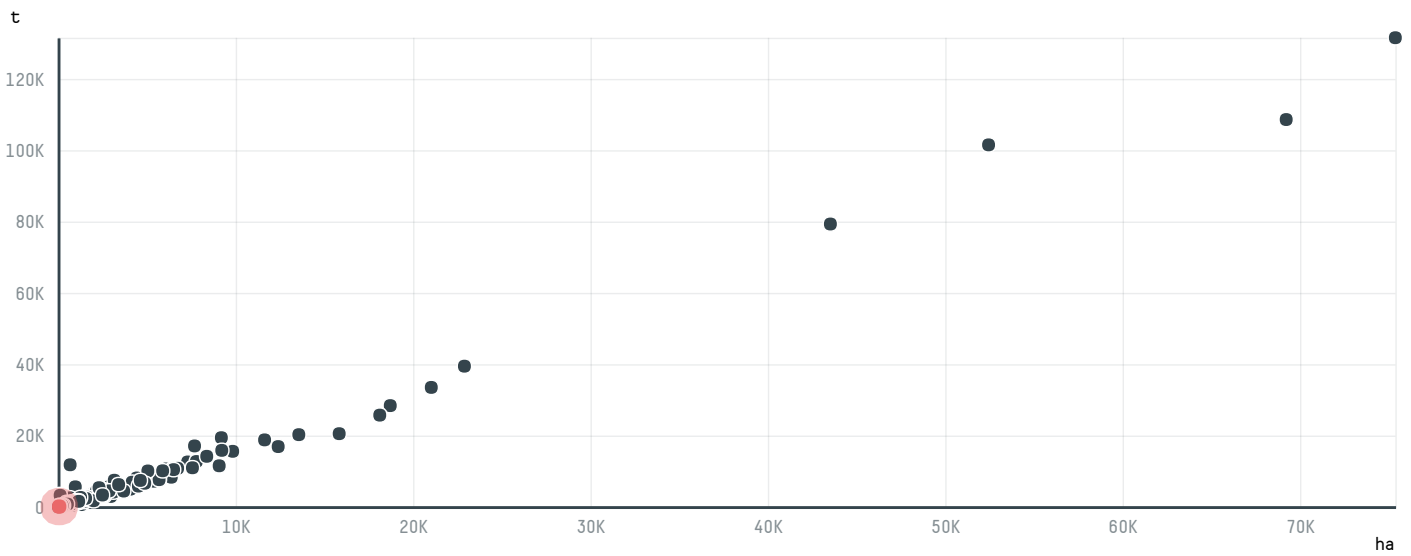

trase

THE SERENGETI TRADING COMPANY (EXP-0941/16)

ACTIVITY	COMMODITY	COUNTRY	YEAR
Importer	Coffee	Brazil	2017

THE SERENGETI TRADING COMPANY (EXP-0941/16) was the 815th largest importer of coffee from BRAZIL in 2017, accounting for 77 tons. As an importer, THE SERENGETI TRADING COMPANY (EXP-0941/16) sources from 32 municipalities, or 5% of the coffee production municipalities. The main destination of the coffee imported by THE SERENGETI TRADING COMPANY (EXP-0941/16) is UNITED STATES, accounting for 100% of the total.

TOP DESTINATION COUNTRIES OF COFFEE IMPORTED BY THE SERENGETI TRADING COMPANY (EXP-0941/16):

□ N/A <5K >5K >100K >300K >1M

COMPARING COMPANIES IMPORTING COFFEE FROM BRAZIL IN 2017

Trase is a partnership between