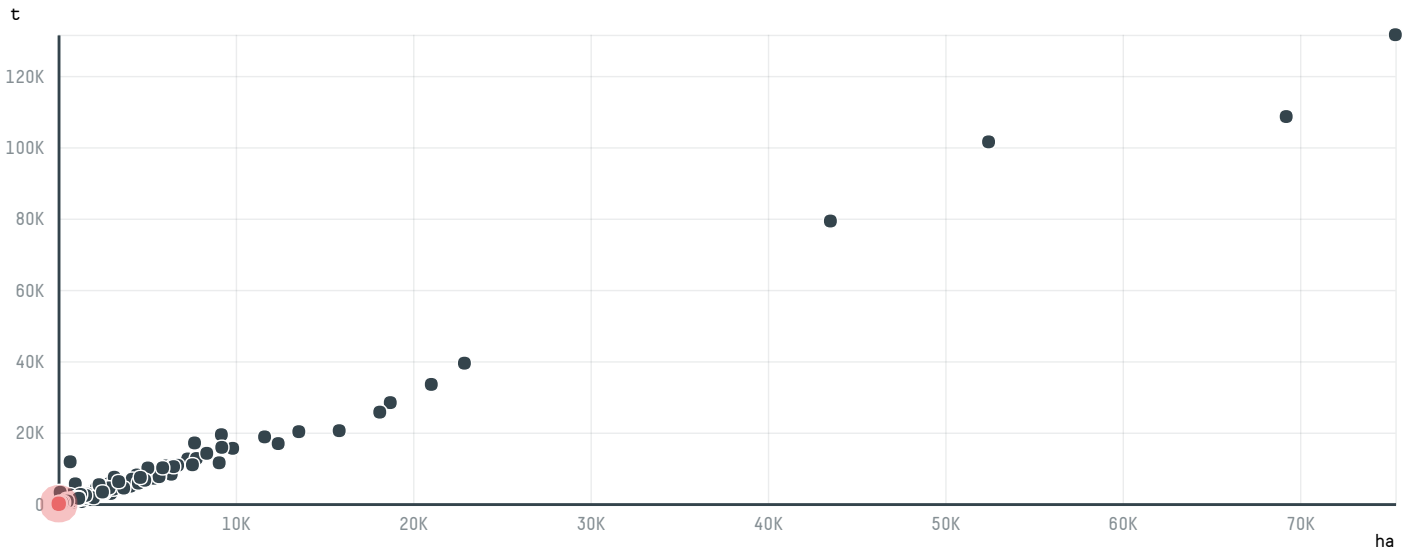

trase

THE SERENGETI TRADING COMPANY (EXP-0739/16)

ACTIVITY	COMMODITY	COUNTRY	YEAR
Importer	Coffee	Brazil	2017

THE SERENGETI TRADING COMPANY (EXP-0739/16) was the 1006th largest importer of coffee from BRAZIL in 2017, accounting for 38 tons. As an importer, THE SERENGETI TRADING COMPANY (EXP-0739/16) sources from 32 municipalities, or 5% of the coffee production municipalities. The main destination of the coffee imported by THE SERENGETI TRADING COMPANY (EXP-0739/16) is UNITED STATES, accounting for 100% of the total.

TOP DESTINATION COUNTRIES OF COFFEE IMPORTED BY THE SERENGETI TRADING COMPANY (EXP-0739/16):

□ N/A <5K >5K >100K >300K >1M

COMPARING COMPANIES IMPORTING COFFEE FROM BRAZIL IN 2017

Trase is a partnership between