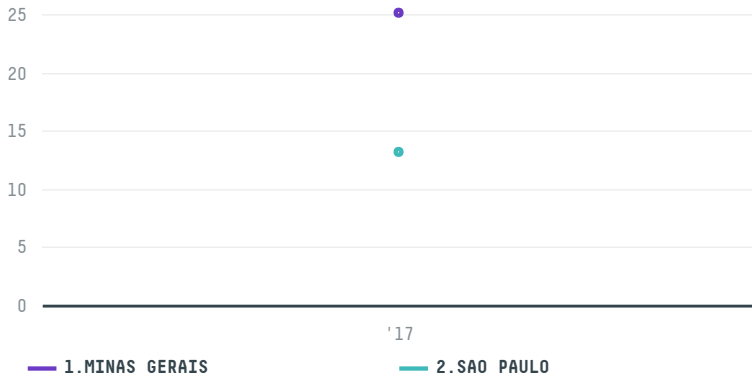

COMPARING COMPANIES IMPORTING COFFEE FROM BRAZIL IN 2017

Trase is a partnership between

In collaboration with

and many other organizations and individuals.

Donors

[Terms of Use](#) · [Privacy policy](#) · [Cookie policy](#) · [Contact us](#)

This website uses cookies to provide you with an improved user experience. By continuing to browse this site, you consent to the use of cookies and similar technologies. Please visit our [privacy policy](#) for further details.

I AGREE