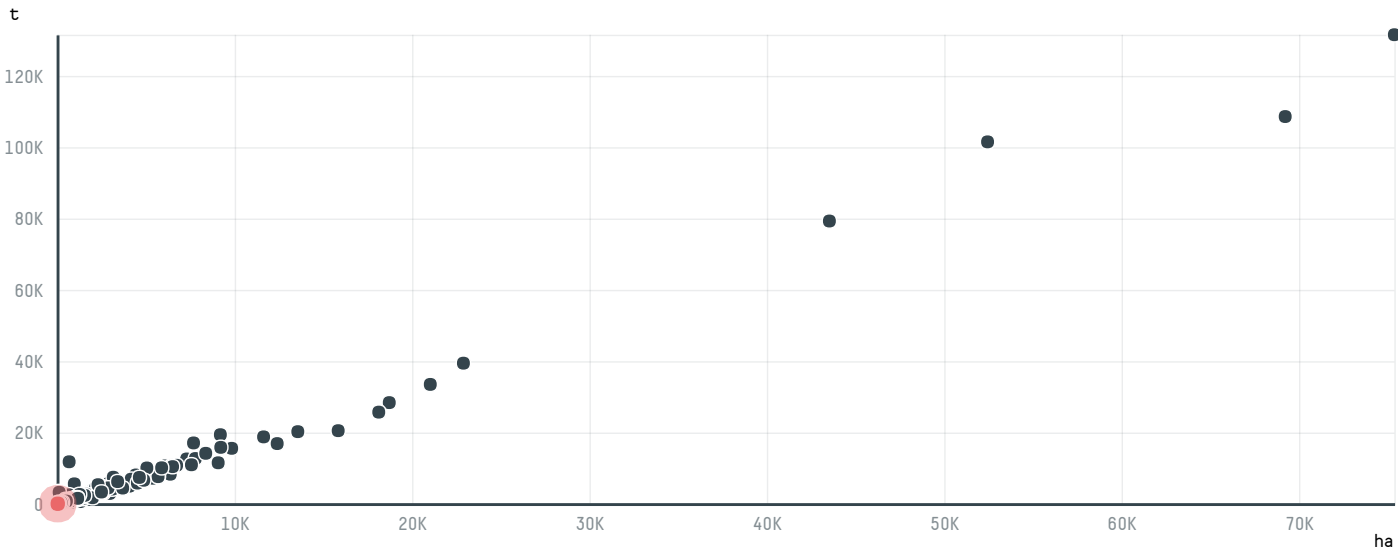

trase

THE SERENGETI TRADING COMPANY (EXP-0668/16)

| ACTIVITY | COMMODITY | COUNTRY | YEAR |
|-----------------|---------------|---------------|-------------|
| Importer | Coffee | Brazil | 2017 |

THE SERENGETI TRADING COMPANY (EXP-0668/16) was the 1013th largest importer of coffee from BRAZIL in 2017, accounting for 38 tons. As an importer, THE SERENGETI TRADING COMPANY (EXP-0668/16) sources from 32 municipalities, or 5% of the coffee production municipalities. The main destination of the coffee imported by THE SERENGETI TRADING COMPANY (EXP-0668/16) is UNITED STATES, accounting for 100% of the total.

TOP DESTINATION COUNTRIES OF COFFEE IMPORTED BY THE SERENGETI TRADING COMPANY (EXP-0668/16):

□ N/A <5K >5K >100K >300K >1M

COMPARING COMPANIES IMPORTING COFFEE FROM BRAZIL IN 2017

Trase is a partnership between