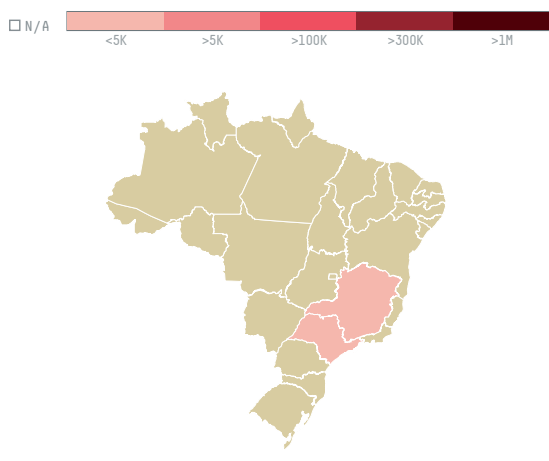

trase

THE SERENGETI TRADING COMPANY (EXP-0668/16)

| ACTIVITY | COMMODITY | COUNTRY | YEAR |
|-----------------|---------------|---------------|-------------|
| Importer | Coffee | Brazil | 2017 |

THE SERENGETI TRADING COMPANY (EXP-0668/16) was the 1013th largest importer of coffee from BRAZIL in 2017, accounting for 38 tons. As an importer, THE SERENGETI TRADING COMPANY (EXP-0668/16) sources from 32 municipalities, or 5% of the coffee production municipalities. The main destination of the coffee imported by THE SERENGETI TRADING COMPANY (EXP-0668/16) is UNITED STATES, accounting for 100% of the total.

TOP DESTINATION COUNTRIES OF COFFEE IMPORTED BY THE SERENGETI TRADING COMPANY (EXP-0668/16):

□ N/A <5K >5K >100K >300K >1M

COMPARING COMPANIES IMPORTING COFFEE FROM BRAZIL IN 2017

Trase is a partnership between