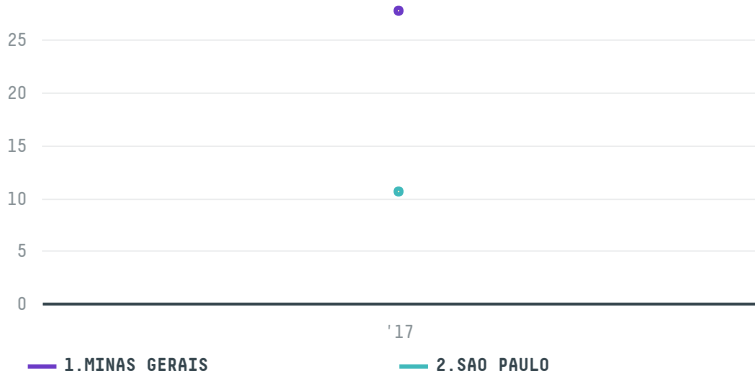

COMPARING COMPANIES IMPORTING COFFEE FROM BRAZIL IN 2017

Trase is a partnership between

In collaboration with

and many other organizations and individuals.

Donors

[Terms of Use](#) · [Privacy policy](#) · [Cookie policy](#) · [Contact us](#)

This website uses cookies to provide you with an improved user experience. By continuing to browse this site, you consent to the use of cookies and similar technologies. Please visit our [privacy policy](#) for further details.

I AGREE