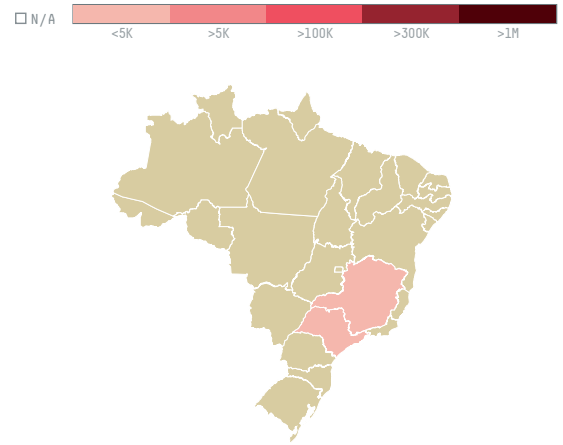

trase

THE SERENGETI TRADING COMPANY (EXP-0410/17)

ACTIVITY: **Importer** COMMODITY: **Coffee** COUNTRY: **Brazil** YEAR: **2017**

THE SERENGETI TRADING COMPANY (EXP-0410/17) was the 1001st largest importer of coffee from BRAZIL in 2017, accounting for 38 tons. As an importer, THE SERENGETI TRADING COMPANY (EXP-0410/17) sources from 32 municipalities, or 5% of the coffee production municipalities. The main destination of the coffee imported by THE SERENGETI TRADING COMPANY (EXP-0410/17) is UNITED STATES, accounting for 100% of the total.

TOP DESTINATION COUNTRIES OF COFFEE IMPORTED BY THE SERENGETI TRADING COMPANY (EXP-0410/17):

COMPARING COMPANIES IMPORTING COFFEE FROM BRAZIL IN 2017

Trase is a partnership between

In collaboration with

and many other organizations and individuals.