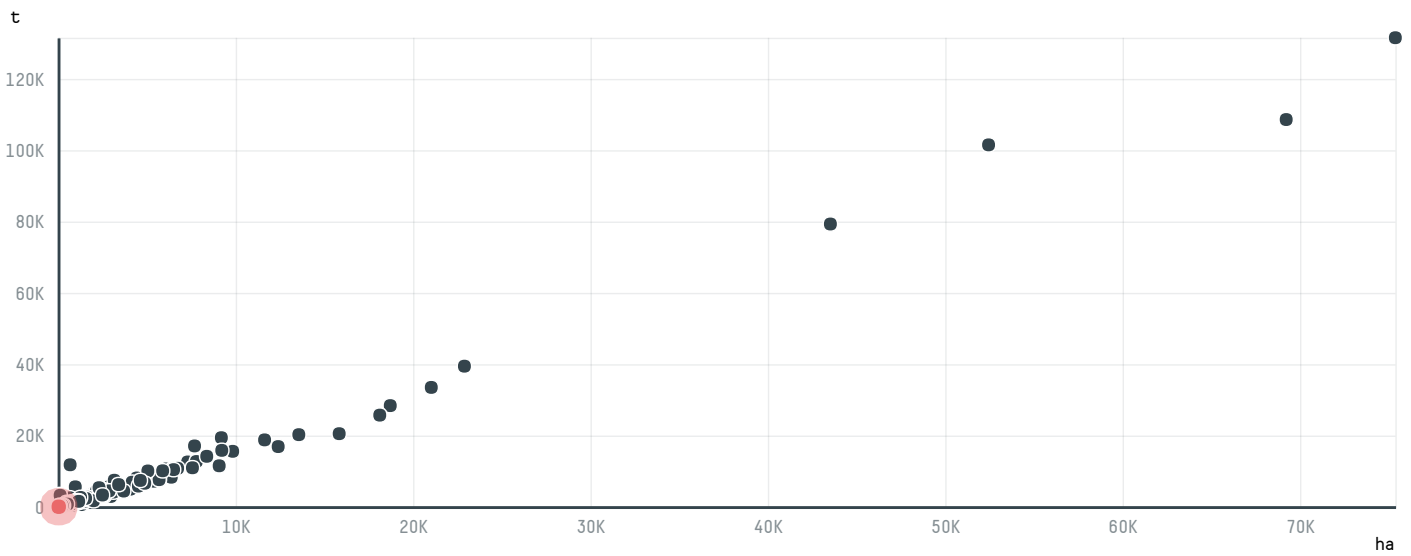

trase

THE SERENGETI TRADING COMPANY (EXP-0410/17)

ACTIVITY: **Importer** COMMODITY: **Coffee** COUNTRY: **Brazil** YEAR: **2017**

THE SERENGETI TRADING COMPANY (EXP-0410/17) was the 1001st largest importer of coffee from BRAZIL in 2017, accounting for 38 tons. As an importer, THE SERENGETI TRADING COMPANY (EXP-0410/17) sources from 32 municipalities, or 5% of the coffee production municipalities. The main destination of the coffee imported by THE SERENGETI TRADING COMPANY (EXP-0410/17) is UNITED STATES, accounting for 100% of the total.

TOP DESTINATION COUNTRIES OF COFFEE IMPORTED BY THE SERENGETI TRADING COMPANY (EXP-0410/17):

COMPARING COMPANIES IMPORTING COFFEE FROM BRAZIL IN 2017

Trase is a partnership between

In collaboration with

and many other organizations and individuals.