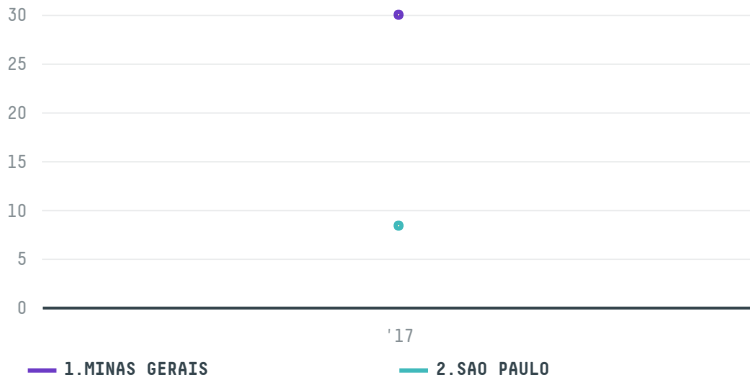

COMPARING COMPANIES IMPORTING COFFEE FROM BRAZIL IN 2017

Trase is a partnership between

In collaboration with

and many other organizations and individuals.

Donors

[Terms of Use](#) · [Privacy policy](#) · [Cookie policy](#) · [Contact us](#)

This website uses cookies to provide you with an improved user experience. By continuing to browse this site, you consent to the use of cookies and similar technologies. Please visit our [privacy policy](#) for further details.

I AGREE