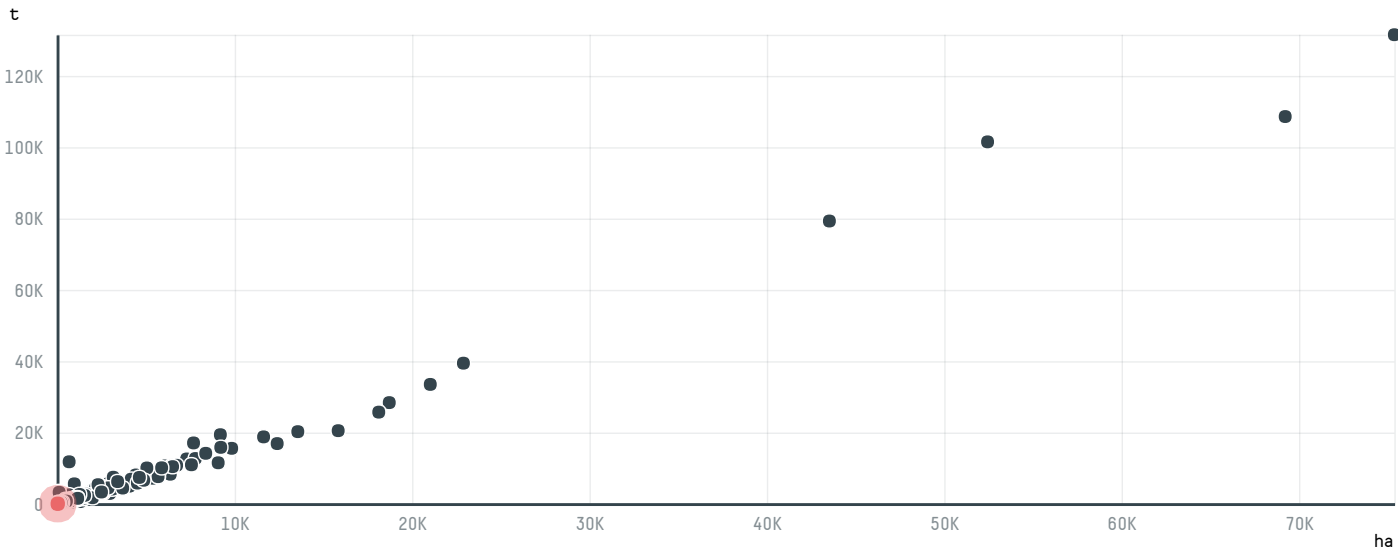

trase

THE SERENGETI TRADING COMPANY (EXP-0092/16)

ACTIVITY	COMMODITY	COUNTRY	YEAR
Importer	Coffee	Brazil	2017

THE SERENGETI TRADING COMPANY (EXP-0092/16) was the 1013th largest importer of coffee from BRAZIL in 2017, accounting for 38 tons. As an importer, THE SERENGETI TRADING COMPANY (EXP-0092/16) sources from 32 municipalities, or 5% of the coffee production municipalities. The main destination of the coffee imported by THE SERENGETI TRADING COMPANY (EXP-0092/16) is UNITED STATES, accounting for 100% of the total.

TOP DESTINATION COUNTRIES OF COFFEE IMPORTED BY THE SERENGETI TRADING COMPANY (EXP-0092/16):

COMPARING COMPANIES IMPORTING COFFEE FROM BRAZIL IN 2017

Trase is a partnership between

In collaboration with

and many other organizations and individuals.