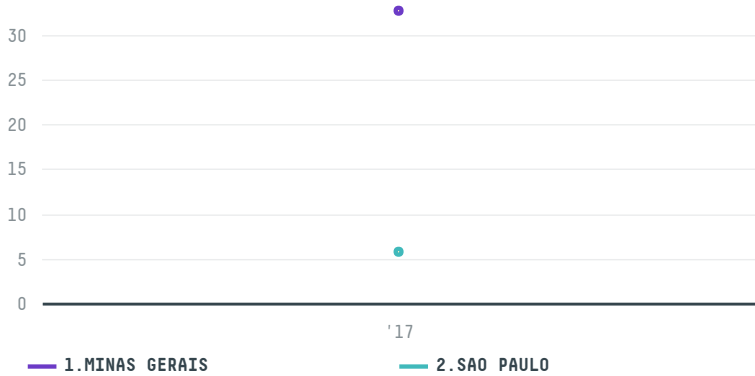

COMPARING COMPANIES IMPORTING COFFEE FROM BRAZIL IN 2017

Trase is a partnership between

In collaboration with

and many other organizations and individuals.

Donors

[Terms of Use](#) · [Privacy policy](#) · [Cookie policy](#) · [Contact us](#)

This website uses cookies to provide you with an improved user experience. By continuing to browse this site, you consent to the use of cookies and similar technologies. Please visit our [privacy policy](#) for further details.

I AGREE