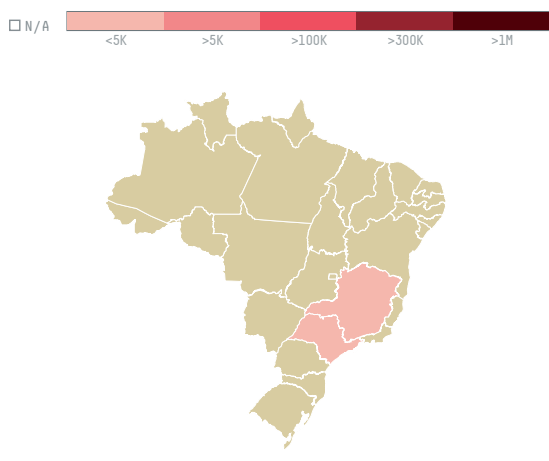

trase

THE SERENGETI TRADING COMPANY (EXP-0092/16)

ACTIVITY	COMMODITY	COUNTRY	YEAR
Importer	Coffee	Brazil	2017

THE SERENGETI TRADING COMPANY (EXP-0092/16) was the 1013th largest importer of coffee from BRAZIL in 2017, accounting for 38 tons. As an importer, THE SERENGETI TRADING COMPANY (EXP-0092/16) sources from 32 municipalities, or 5% of the coffee production municipalities. The main destination of the coffee imported by THE SERENGETI TRADING COMPANY (EXP-0092/16) is UNITED STATES, accounting for 100% of the total.

TOP DESTINATION COUNTRIES OF COFFEE IMPORTED BY THE SERENGETI TRADING COMPANY (EXP-0092/16):

COMPARING COMPANIES IMPORTING COFFEE FROM BRAZIL IN 2017

Trase is a partnership between

In collaboration with

and many other organizations and individuals.