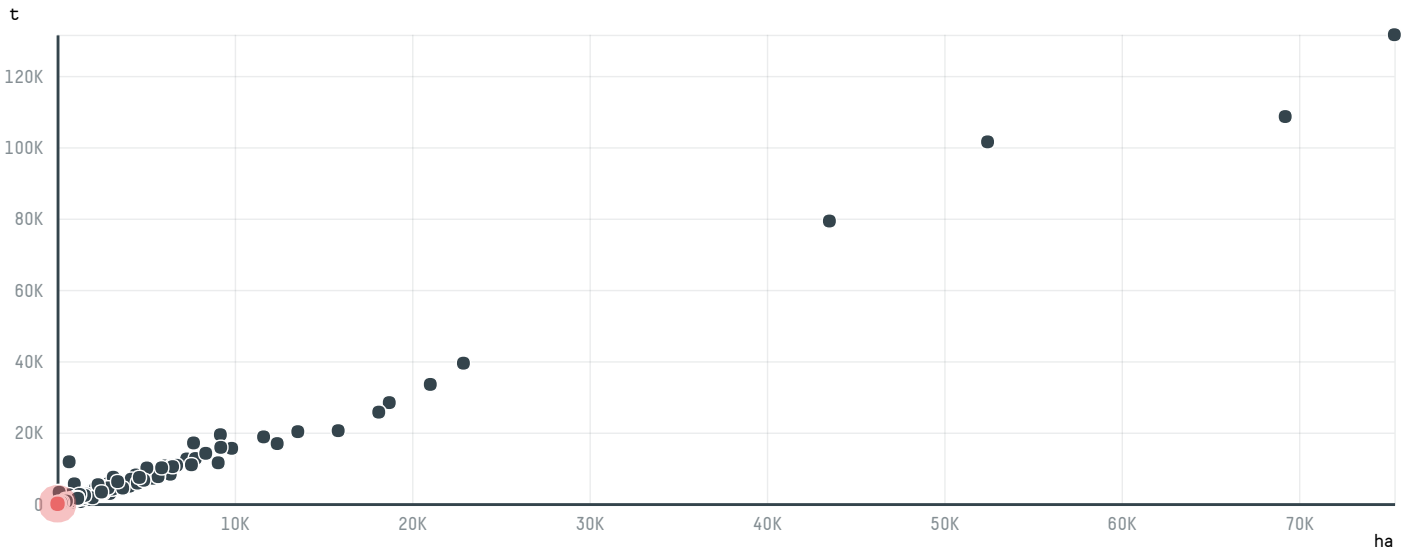

trase

THE SERENGETI TRADING COMPANY (EXP 0944 16B)

ACTIVITY: **Importer** COMMODITY: **Coffee** COUNTRY: **Brazil** YEAR: **2017**

THE SERENGETI TRADING COMPANY (EXP 0944 16B) was the 1190th largest importer of coffee from BRAZIL in 2017, accounting for 19 tons. As an importer, THE SERENGETI TRADING COMPANY (EXP 0944 16B) sources from 32 municipalities, or 5% of the coffee production municipalities. The main destination of the coffee imported by THE SERENGETI TRADING COMPANY (EXP 0944 16B) is UNITED STATES, accounting for 100% of the total.

TOP DESTINATION COUNTRIES OF COFFEE IMPORTED BY THE SERENGETI TRADING COMPANY (EXP 0944 16B):

COMPARING COMPANIES IMPORTING COFFEE FROM BRAZIL IN 2017

Trase is a partnership between

In collaboration with