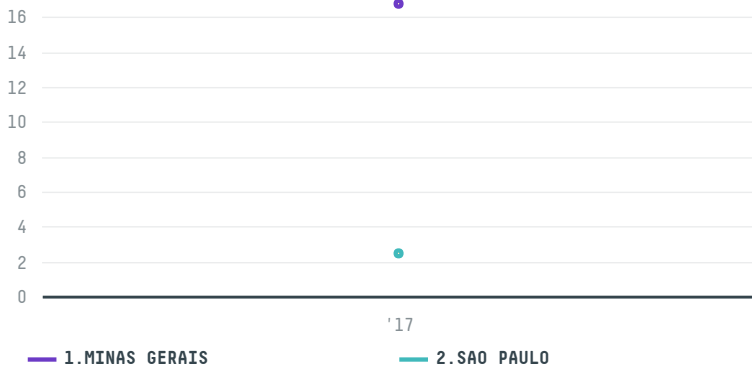

COMPARING COMPANIES IMPORTING COFFEE FROM BRAZIL IN 2017

Trase is a partnership between

In collaboration with

and many other organizations and individuals.

Donors

[Terms of Use](#) · [Privacy policy](#) · [Cookie policy](#) · [Contact us](#)

This website uses cookies to provide you with an improved user experience. By continuing to browse this site, you consent to the use of cookies and similar technologies. Please visit our [privacy policy](#) for further details.

I AGREE