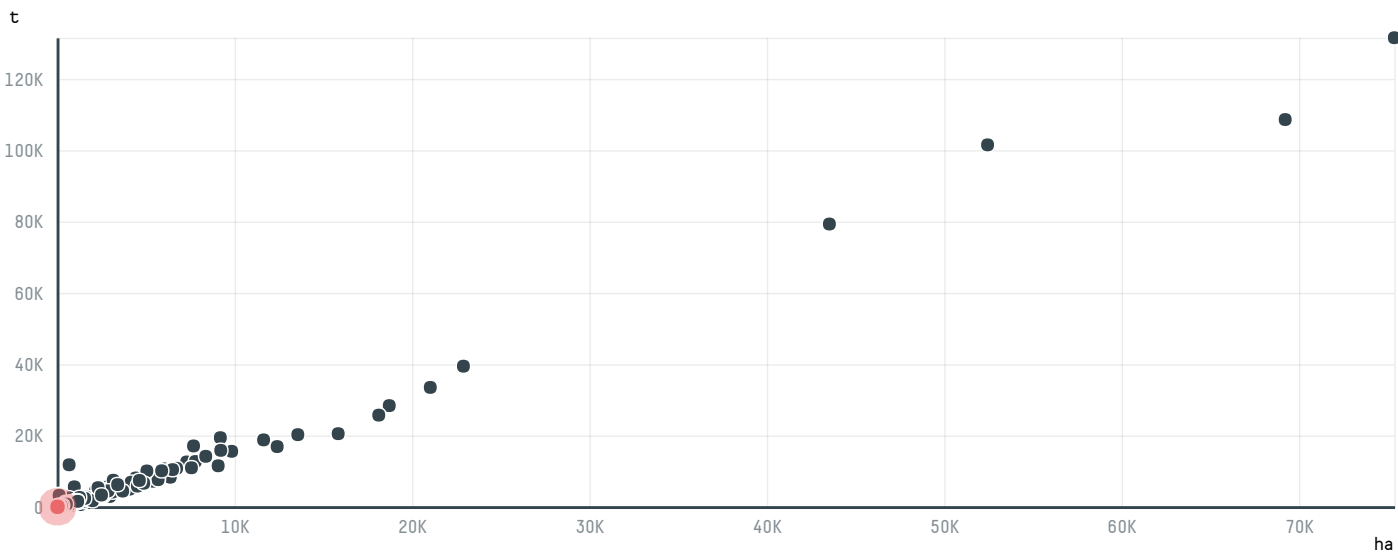

COMPARING COMPANIES IMPORTING COFFEE FROM BRAZIL IN 2017

Trase is a partnership between

In collaboration with

and many other organizations and individuals.

Donors

[Terms of Use](#) · [Privacy policy](#) · [Cookie policy](#) · [Contact us](#)

This website uses cookies to provide you with an improved user experience. By continuing to browse this site, you consent to the use of cookies and similar technologies. Please visit our [privacy policy](#) for further details.

I AGREE