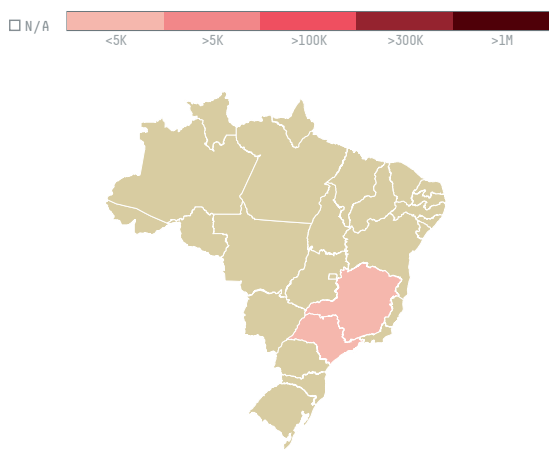

trase

THE SERENGETI TRADING COMPANY (EXP 0943 16B)

ACTIVITY: **Importer** COMMODITY: **Coffee** COUNTRY: **Brazil** YEAR: **2017**

THE SERENGETI TRADING COMPANY (EXP 0943 16B) was the 1183rd largest importer of coffee from BRAZIL in 2017, accounting for 19 tons. As an importer, THE SERENGETI TRADING COMPANY (EXP 0943 16B) sources from 32 municipalities, or 5% of the coffee production municipalities. The main destination of the coffee imported by THE SERENGETI TRADING COMPANY (EXP 0943 16B) is UNITED STATES, accounting for 100% of the total.

TOP DESTINATION COUNTRIES OF COFFEE IMPORTED BY THE SERENGETI TRADING COMPANY (EXP 0943 16B):

COMPARING COMPANIES IMPORTING COFFEE FROM BRAZIL IN 2017

Trase is a partnership between

In collaboration with