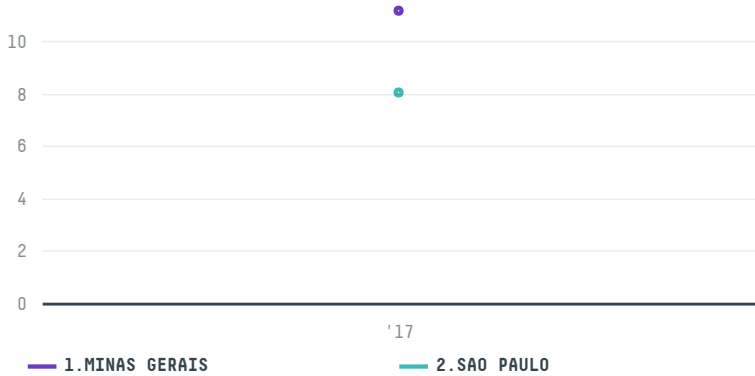

COMPARING COMPANIES IMPORTING COFFEE FROM BRAZIL IN 2017

Trase is a partnership between

In collaboration with

and many other organizations and individuals.

Donors

[Terms of Use](#) · [Privacy policy](#) · [Cookie policy](#) · [Contact us](#)

This website uses cookies to provide you with an improved user experience. By continuing to browse this site, you consent to the use of cookies and similar technologies. Please visit our [privacy policy](#) for further details.

I AGREE