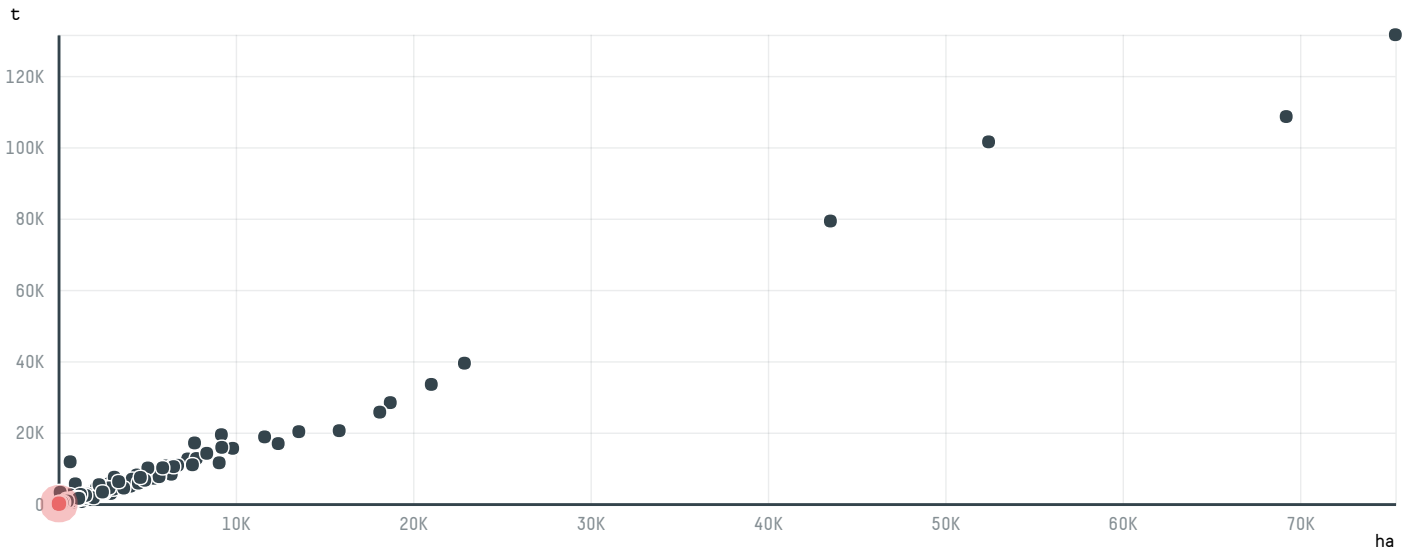

trase

THE SERENGETI TRADING COMPANY (EXP 0615 17)

ACTIVITY COMMODITY COUNTRY YEAR
Importer **Coffee** **Brazil** **2017**

THE SERENGETI TRADING COMPANY (EXP 0615 17) was the 903rd largest importer of coffee from BRAZIL in 2017, accounting for 58 tons. As an importer, THE SERENGETI TRADING COMPANY (EXP 0615 17) sources from 32 municipalities, or 5% of the coffee production municipalities. The main destination of the coffee imported by THE SERENGETI TRADING COMPANY (EXP 0615 17) is UNITED STATES, accounting for 100% of the total.

TOP DESTINATION COUNTRIES OF COFFEE IMPORTED BY THE SERENGETI TRADING COMPANY (EXP 0615 17):

COMPARING COMPANIES IMPORTING COFFEE FROM BRAZIL IN 2017

Trase is a partnership between

In collaboration with

and many other organizations and individuals.