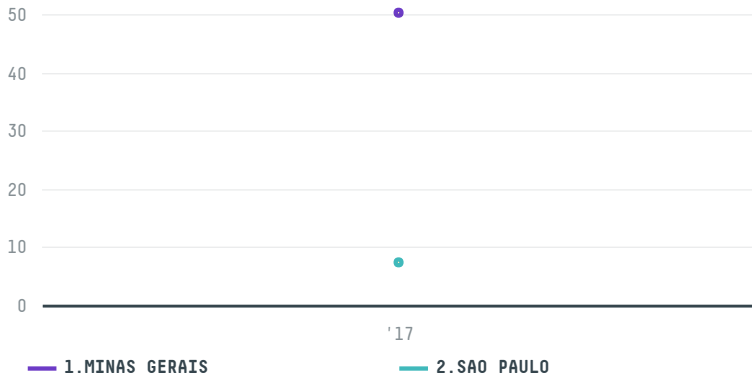

COMPARING COMPANIES IMPORTING COFFEE FROM BRAZIL IN 2017

Trase is a partnership between

In collaboration with

and many other organizations and individuals.

Donors

[Terms of Use](#) · [Privacy policy](#) · [Cookie policy](#) · [Contact us](#)

This website uses cookies to provide you with an improved user experience. By continuing to browse this site, you consent to the use of cookies and similar technologies. Please visit our [privacy policy](#) for further details.

I AGREE