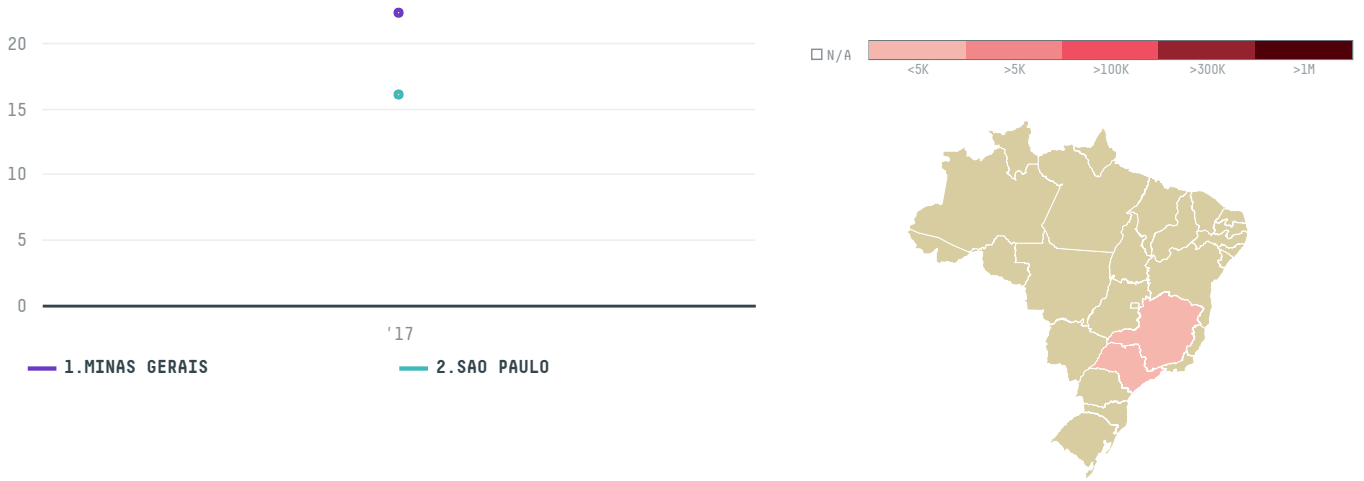

## THE SERENGETI TRADING COMPANY (EXP 0431 16)

ACTIVITY	COMMODITY	COUNTRY	YEAR
<b>Importer</b>	<b>Coffee</b>	<b>Brazil</b>	<b>2017</b>

THE SERENGETI TRADING COMPANY (EXP 0431 16) was the 1012th largest importer of coffee from BRAZIL in 2017, accounting for 38 tons. As an importer, THE SERENGETI TRADING COMPANY (EXP 0431 16) sources from 32 municipalities, or 5% of the coffee production municipalities. The main destination of the coffee imported by THE SERENGETI TRADING COMPANY (EXP 0431 16) is UNITED STATES, accounting for 100% of the total.

### TOP DESTINATION COUNTRIES OF COFFEE IMPORTED BY THE SERENGETI TRADING COMPANY (EXP 0431 16):

□ N/A  <5K  >5K  >100K  >300K  >1M