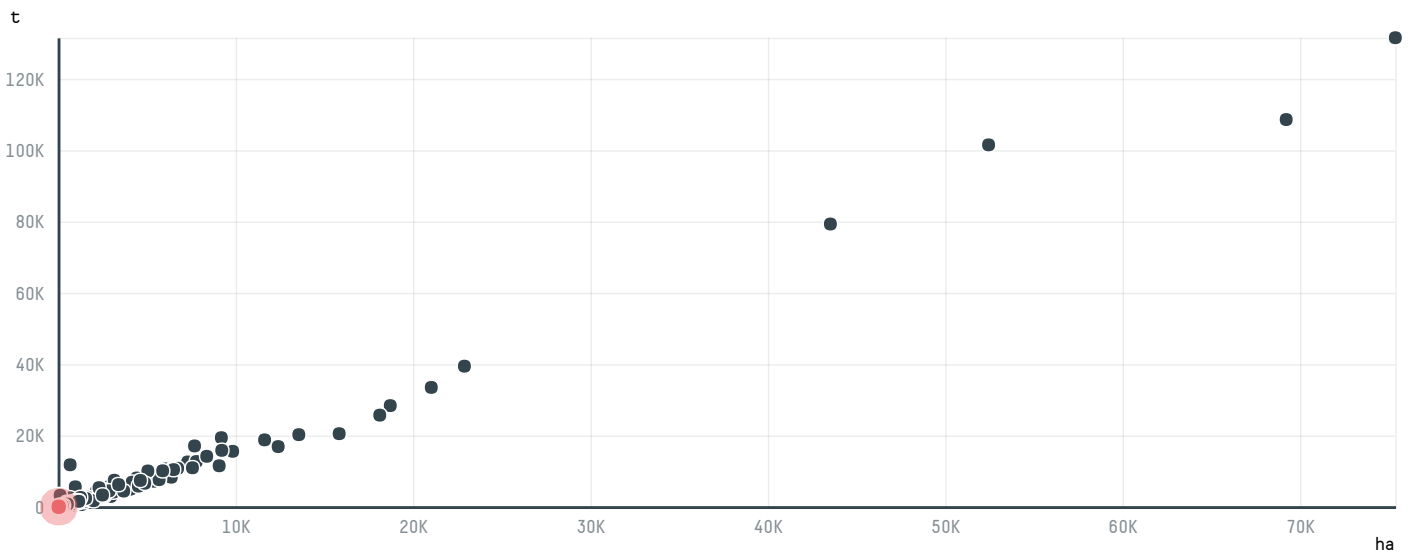

COMPARING COMPANIES IMPORTING COFFEE FROM BRAZIL IN 2017

Trase is a partnership between

In collaboration with

and many other organizations and individuals.

Donors

[Terms of Use](#) · [Privacy policy](#) · [Cookie policy](#) · [Contact us](#)

This website uses cookies to provide you with an improved user experience. By continuing to browse this site, you consent to the use of cookies and similar technologies. Please visit our [privacy policy](#) for further details.

I AGREE