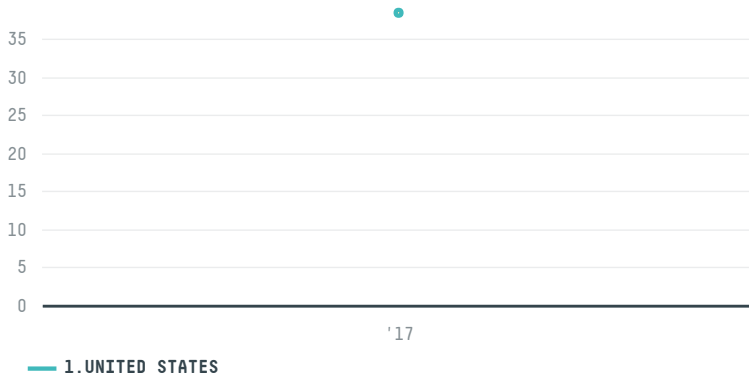

TOP DESTINATION COUNTRIES OF COFFEE IMPORTED BY THE SERENGETI TRADING COMPANY (EXP 0431 16):