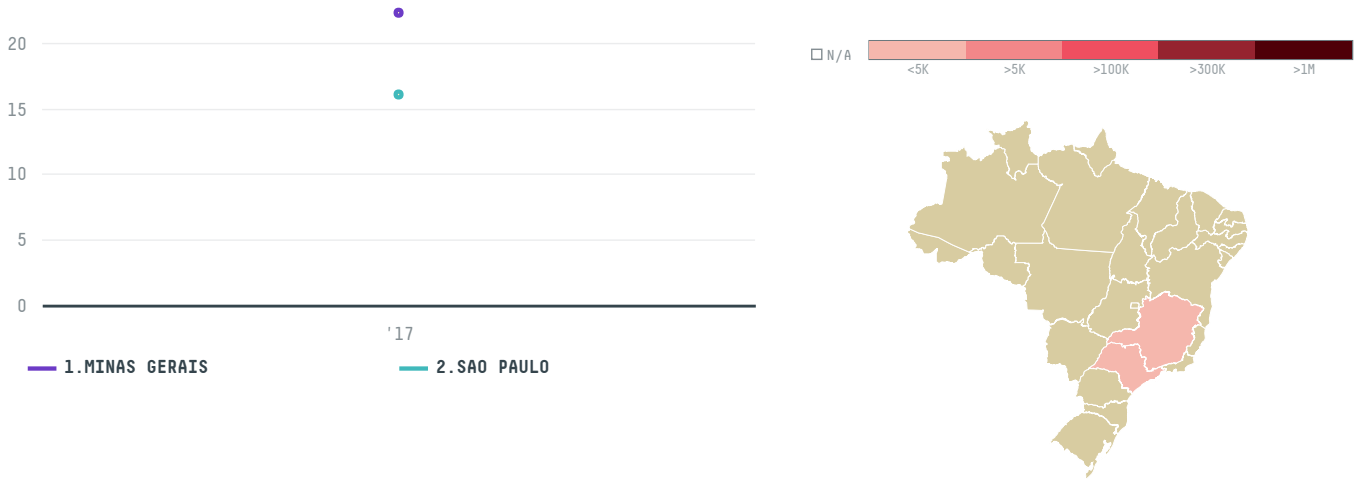

COMPARING COMPANIES IMPORTING COFFEE FROM BRAZIL IN 2017

Trase is a partnership between

In collaboration with

and many other organizations and individuals.

Donors

[Terms of Use](#) · [Privacy policy](#) · [Cookie policy](#) · [Contact us](#)

This website uses cookies to provide you with an improved user experience. By continuing to browse this site, you consent to the use of cookies and similar technologies. Please visit our [privacy policy](#) for further details.

I AGREE