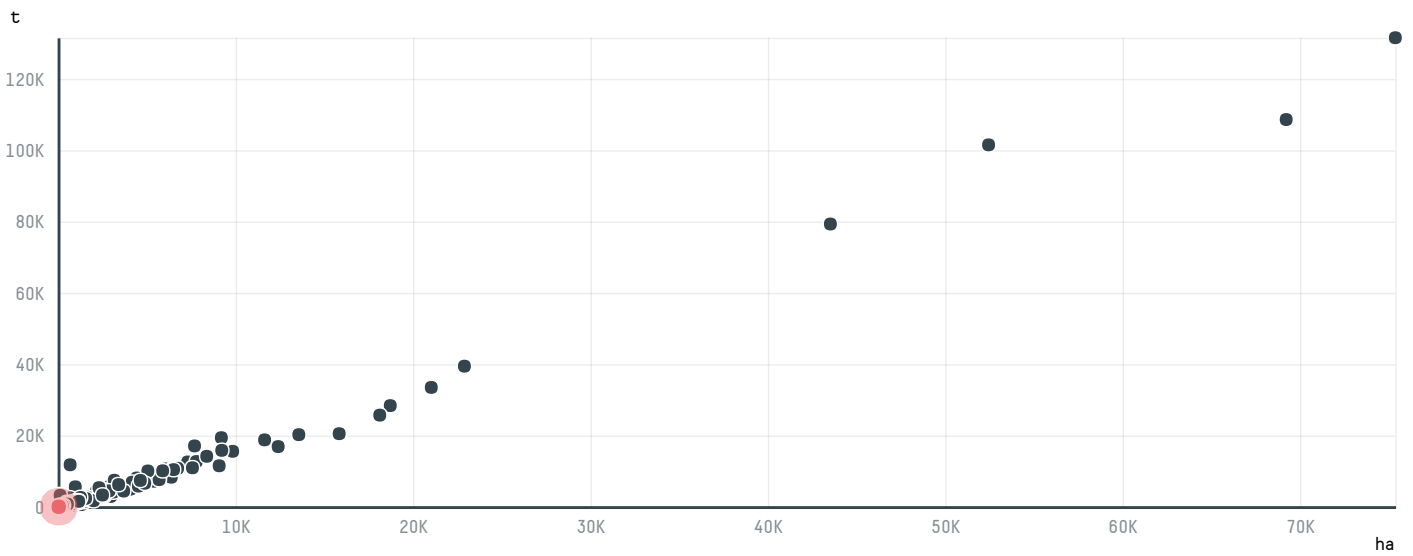

COMPARING COMPANIES IMPORTING COFFEE FROM BRAZIL IN 2017

Trase is a partnership between

In collaboration with

and many other organizations and individuals.

Donors

[Terms of Use](#) · [Privacy policy](#) · [Cookie policy](#) · [Contact us](#)

This website uses cookies to provide you with an improved user experience. By continuing to browse this site, you consent to the use of cookies and similar technologies. Please visit our [privacy policy](#) for further details.

I AGREE