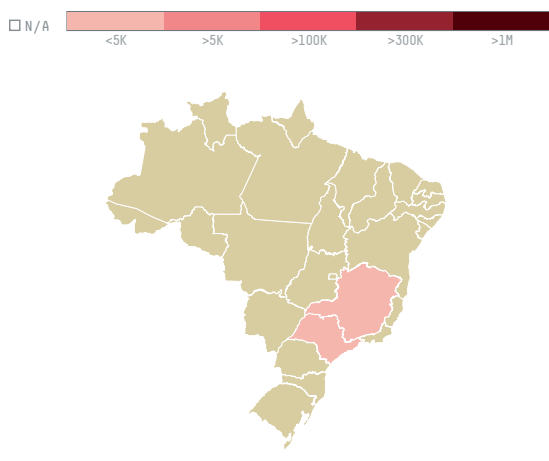

## THE SERENGETI TRADING COMPANY (EXP 0379 17)

ACTIVITY	COMMODITY	COUNTRY	YEAR
<b>Importer</b>	<b>Coffee</b>	<b>Brazil</b>	<b>2017</b>

THE SERENGETI TRADING COMPANY (EXP 0379 17) was the 885th largest importer of coffee from BRAZIL in 2017, accounting for 58 tons. As an importer, THE SERENGETI TRADING COMPANY (EXP 0379 17) sources from 32 municipalities, or 5% of the coffee production municipalities. The main destination of the coffee imported by THE SERENGETI TRADING COMPANY (EXP 0379 17) is UNITED STATES, accounting for 100% of the total.

### TOP DESTINATION COUNTRIES OF COFFEE IMPORTED BY THE SERENGETI TRADING COMPANY (EXP 0379 17):

□ N/A  <5K  >5K  >100K  >300K  >1M

COMPARING COMPANIES IMPORTING COFFEE FROM BRAZIL IN 2017

Trase is a partnership between