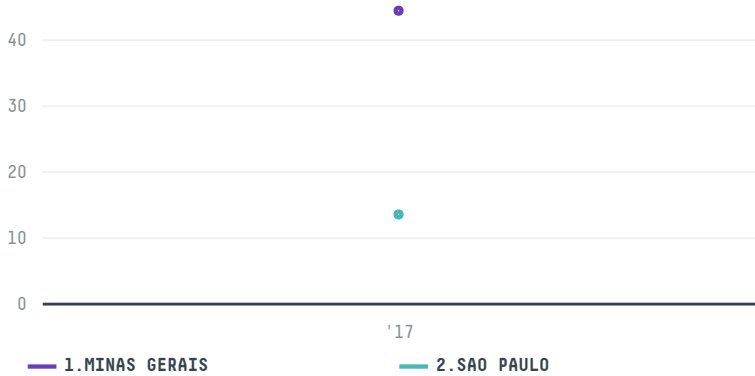

COMPARING COMPANIES IMPORTING COFFEE FROM BRAZIL IN 2017

Trase is a partnership between

In collaboration with

and many other organizations and individuals.

Donors

[Terms of Use](#) · [Privacy policy](#) · [Cookie policy](#) · [Contact us](#)

This website uses cookies to provide you with an improved user experience. By continuing to browse this site, you consent to the use of cookies and similar technologies. Please visit our [privacy policy](#) for further details.

I AGREE