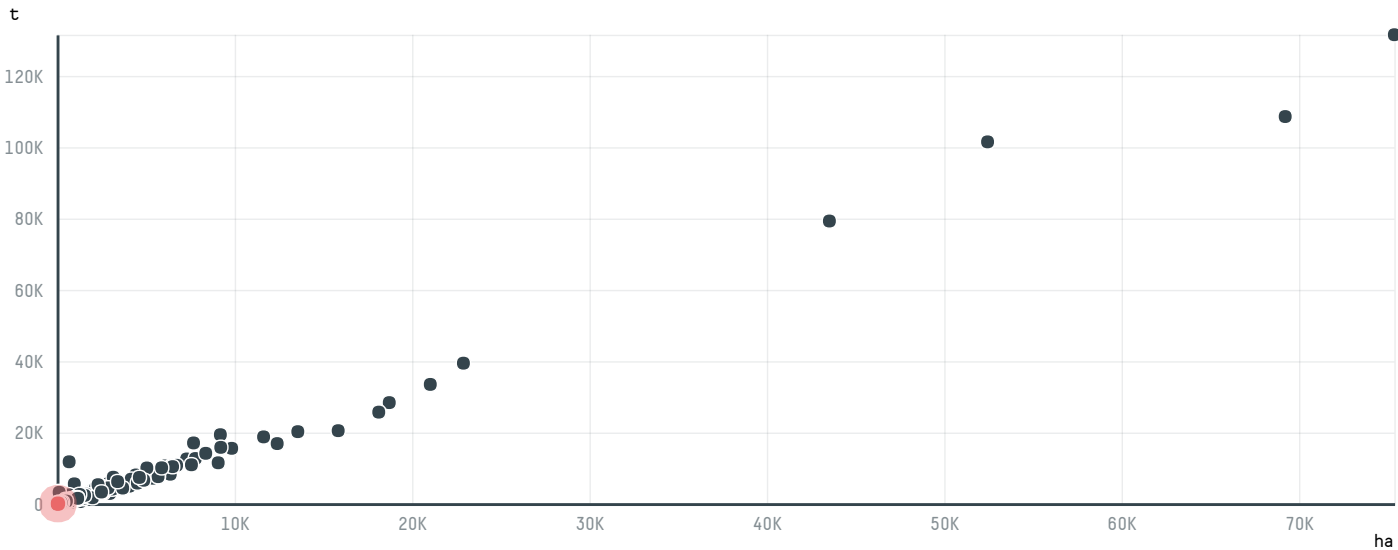

## THE SERENGETI TRADING COMPANY (EXP 0379 17)

ACTIVITY	COMMODITY	COUNTRY	YEAR
<b>Importer</b>	<b>Coffee</b>	<b>Brazil</b>	<b>2017</b>

THE SERENGETI TRADING COMPANY (EXP 0379 17) was the 885th largest importer of coffee from BRAZIL in 2017, accounting for 58 tons. As an importer, THE SERENGETI TRADING COMPANY (EXP 0379 17) sources from 32 municipalities, or 5% of the coffee production municipalities. The main destination of the coffee imported by THE SERENGETI TRADING COMPANY (EXP 0379 17) is UNITED STATES, accounting for 100% of the total.

### TOP DESTINATION COUNTRIES OF COFFEE IMPORTED BY THE SERENGETI TRADING COMPANY (EXP 0379 17):

□ N/A  <5K  >5K  >100K  >300K  >1M

COMPARING COMPANIES IMPORTING COFFEE FROM BRAZIL IN 2017

Trase is a partnership between