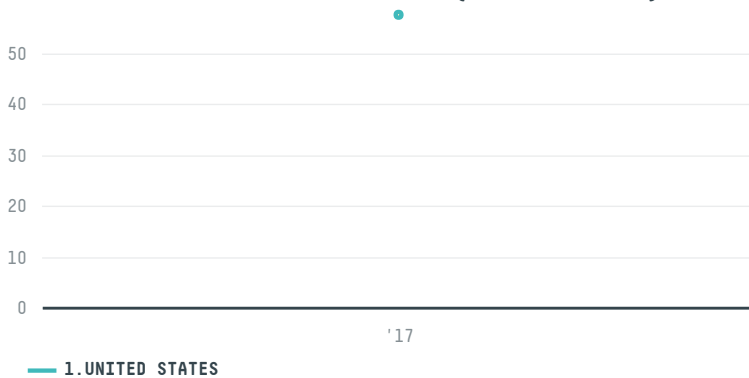

TOP DESTINATION COUNTRIES OF COFFEE IMPORTED BY THE SERENGETI TRADING COMPANY (EXP 0379 17):