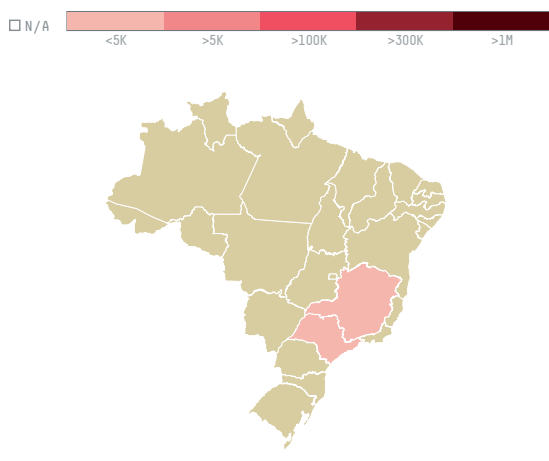

trase

THE FOLGER COFFEE COMPANY (EXP-0355/16)

ACTIVITY	COMMODITY	COUNTRY	YEAR
Importer	Coffee	Brazil	2017

THE FOLGER COFFEE COMPANY (EXP-0355/16) was the 589th largest importer of coffee from BRAZIL in 2017, accounting for 151 tons. As an importer, THE FOLGER COFFEE COMPANY (EXP-0355/16) sources from 32 municipalities, or 5% of the coffee production municipalities. The main destination of the coffee imported by THE FOLGER COFFEE COMPANY (EXP-0355/16) is UNITED STATES, accounting for 100% of the total.

TOP DESTINATION COUNTRIES OF COFFEE IMPORTED BY THE FOLGER COFFEE COMPANY (EXP-0355/16):

□ N/A <5K >5K >100K >300K >1M

COMPARING COMPANIES IMPORTING COFFEE FROM BRAZIL IN 2017

Trase is a partnership between