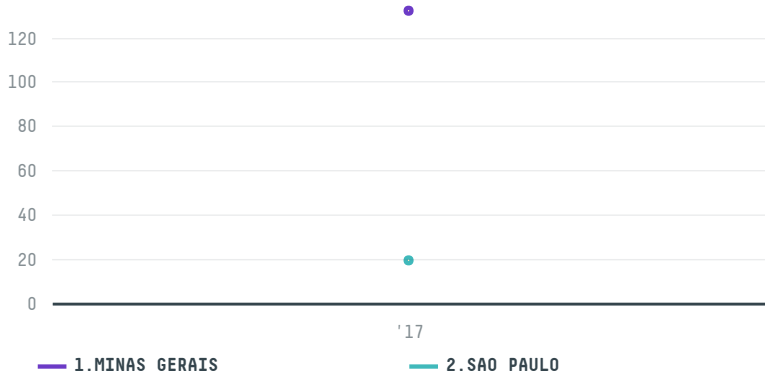

COMPARING COMPANIES IMPORTING COFFEE FROM BRAZIL IN 2017

Trase is a partnership between

In collaboration with

and many other organizations and individuals.

Donors

[Terms of Use](#) · [Privacy policy](#) · [Cookie policy](#) · [Contact us](#)

This website uses cookies to provide you with an improved user experience. By continuing to browse this site, you consent to the use of cookies and similar technologies. Please visit our [privacy policy](#) for further details.

I AGREE