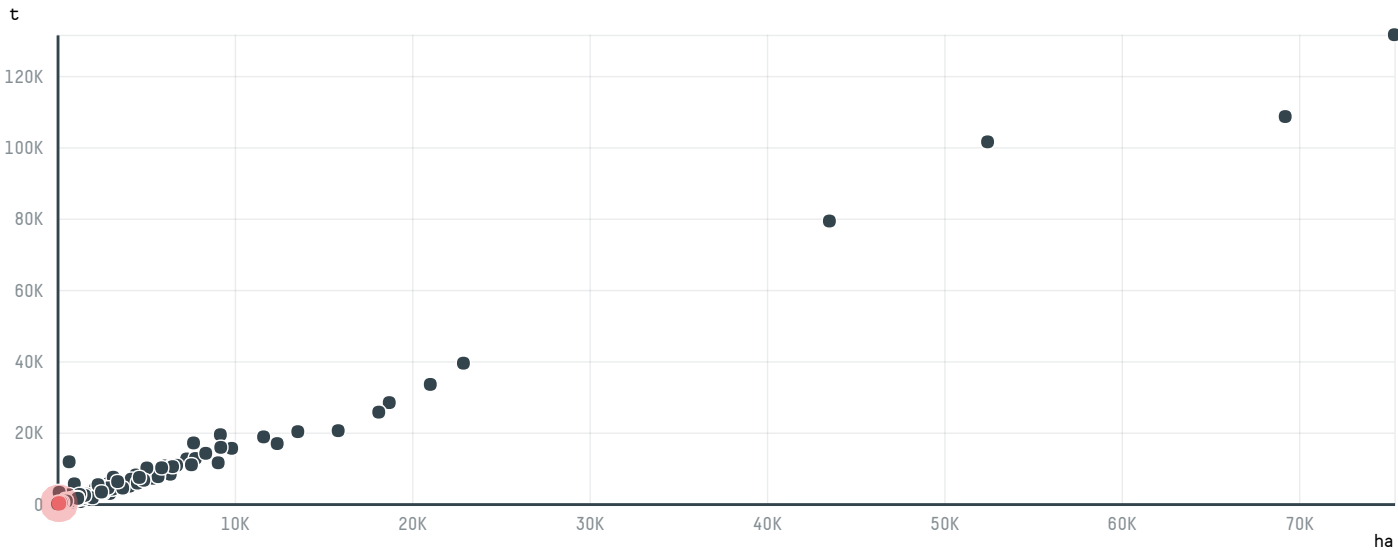

trase

THE FOLGER COFFEE COMPANY (EXP-0355/16)

ACTIVITY	COMMODITY	COUNTRY	YEAR
Importer	Coffee	Brazil	2017

THE FOLGER COFFEE COMPANY (EXP-0355/16) was the 589th largest importer of coffee from BRAZIL in 2017, accounting for 151 tons. As an importer, THE FOLGER COFFEE COMPANY (EXP-0355/16) sources from 32 municipalities, or 5% of the coffee production municipalities. The main destination of the coffee imported by THE FOLGER COFFEE COMPANY (EXP-0355/16) is UNITED STATES, accounting for 100% of the total.

TOP DESTINATION COUNTRIES OF COFFEE IMPORTED BY THE FOLGER COFFEE COMPANY (EXP-0355/16):

□ N/A <5K >5K >100K >300K >1M

COMPARING COMPANIES IMPORTING COFFEE FROM BRAZIL IN 2017

Trase is a partnership between