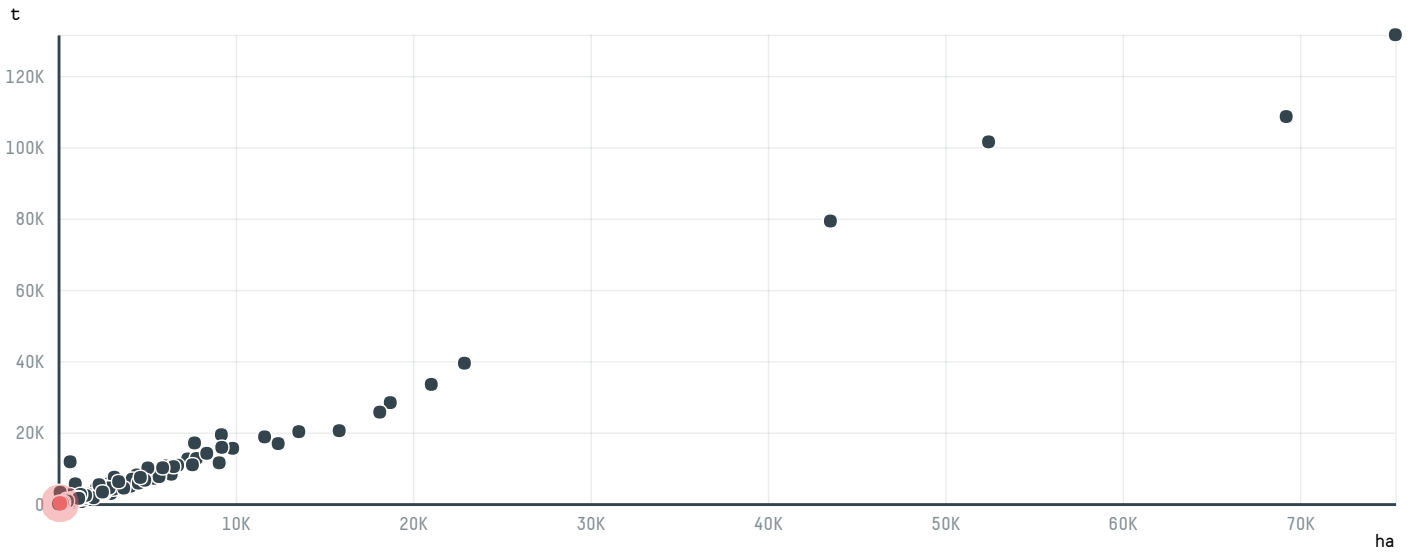

COMPARING COMPANIES IMPORTING COFFEE FROM BRAZIL IN 2017

Trase is a partnership between

In collaboration with

and many other organizations and individuals.

Donors

[Terms of Use](#) · [Privacy policy](#) · [Cookie policy](#) · [Contact us](#)

This website uses cookies to provide you with an improved user experience. By continuing to browse this site, you consent to the use of cookies and similar technologies. Please visit our [privacy policy](#) for further details.

I AGREE