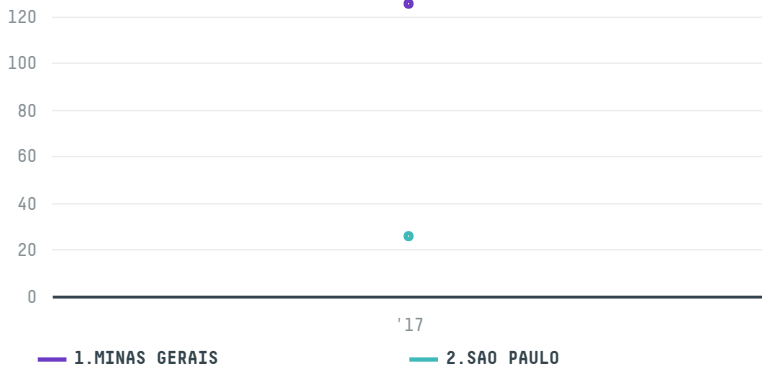

COMPARING COMPANIES IMPORTING COFFEE FROM BRAZIL IN 2017

Trase is a partnership between

In collaboration with

and many other organizations and individuals.

Donors

[Terms of Use](#) · [Privacy policy](#) · [Cookie policy](#) · [Contact us](#)

This website uses cookies to provide you with an improved user experience. By continuing to browse this site, you consent to the use of cookies and similar technologies. Please visit our [privacy policy](#) for further details.

I AGREE