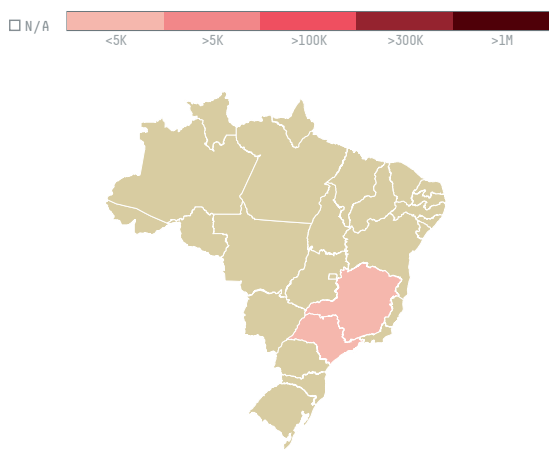

trase

THE FOLGER COFFEE COMPANY (EXP-0343/16)

ACTIVITY	COMMODITY	COUNTRY	YEAR
Importer	Coffee	Brazil	2017

THE FOLGER COFFEE COMPANY (EXP-0343/16) was the 541st largest importer of coffee from BRAZIL in 2017, accounting for 173 tons. As an importer, THE FOLGER COFFEE COMPANY (EXP-0343/16) sources from 32 municipalities, or 5% of the coffee production municipalities. The main destination of the coffee imported by THE FOLGER COFFEE COMPANY (EXP-0343/16) is UNITED STATES, accounting for 100% of the total.

TOP DESTINATION COUNTRIES OF COFFEE IMPORTED BY THE FOLGER COFFEE COMPANY (EXP-0343/16):

COMPARING COMPANIES IMPORTING COFFEE FROM BRAZIL IN 2017

Trase is a partnership between

In collaboration with

and many other organizations and individuals.