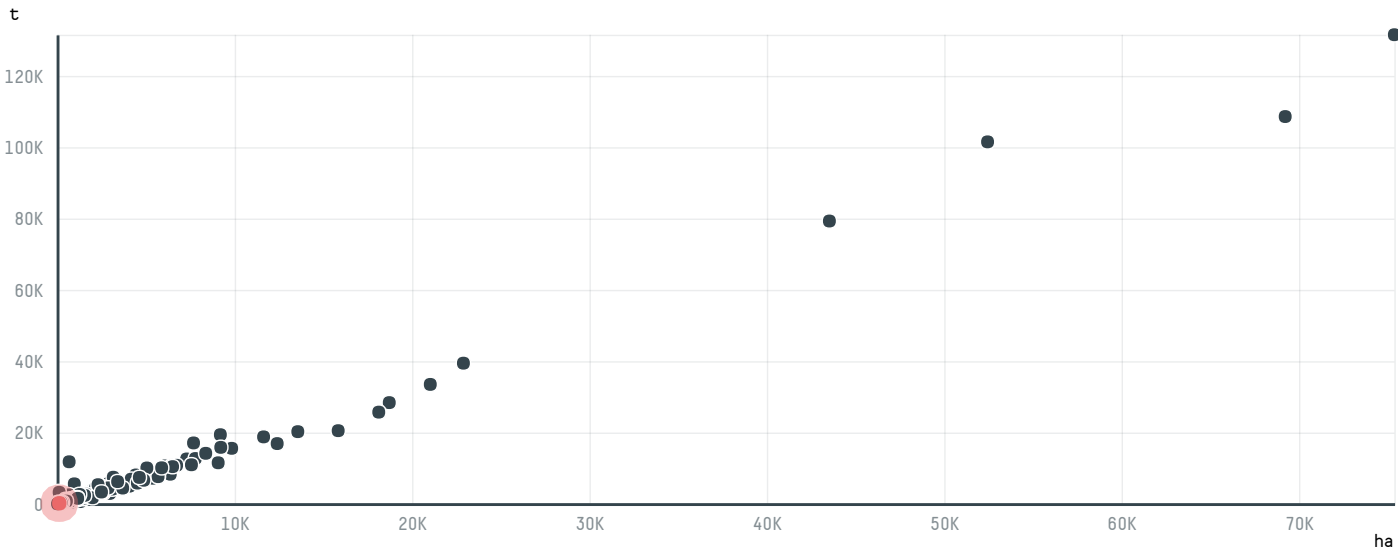

COMPARING COMPANIES IMPORTING COFFEE FROM BRAZIL IN 2017

Trase is a partnership between

In collaboration with

and many other organizations and individuals.

Donors

[Terms of Use](#) · [Privacy policy](#) · [Cookie policy](#) · [Contact us](#)

This website uses cookies to provide you with an improved user experience. By continuing to browse this site, you consent to the use of cookies and similar technologies. Please visit our [privacy policy](#) for further details.

I AGREE