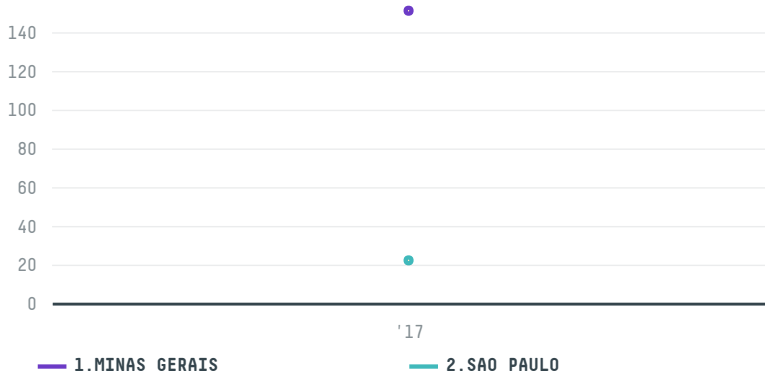

COMPARING COMPANIES IMPORTING COFFEE FROM BRAZIL IN 2017

Trase is a partnership between

In collaboration with

and many other organizations and individuals.

Donors

[Terms of Use](#) · [Privacy policy](#) · [Cookie policy](#) · [Contact us](#)

This website uses cookies to provide you with an improved user experience. By continuing to browse this site, you consent to the use of cookies and similar technologies. Please visit our [privacy policy](#) for further details.

I AGREE