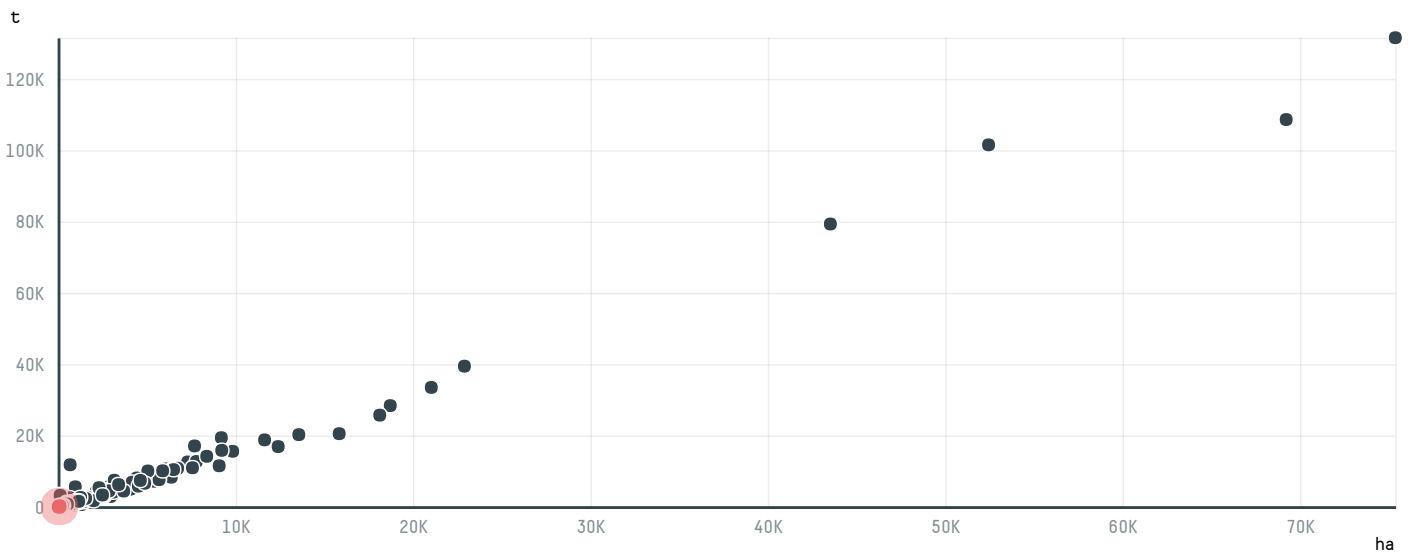

trase

THE FOLGER COFFEE COMPANY (EXP-0302/17)

ACTIVITY	COMMODITY	COUNTRY	YEAR
Importer	Coffee	Brazil	2017

THE FOLGER COFFEE COMPANY (EXP-0302/17) was the 712th largest importer of coffee from BRAZIL in 2017, accounting for 96 tons. As an importer, THE FOLGER COFFEE COMPANY (EXP-0302/17) sources from 32 municipalities, or 5% of the coffee production municipalities. The main destination of the coffee imported by THE FOLGER COFFEE COMPANY (EXP-0302/17) is UNITED STATES, accounting for 100% of the total.

TOP DESTINATION COUNTRIES OF COFFEE IMPORTED BY THE FOLGER COFFEE COMPANY (EXP-0302/17):

□ N/A <5K >5K >100K >300K >1M

COMPARING COMPANIES IMPORTING COFFEE FROM BRAZIL IN 2017

Trase is a partnership between