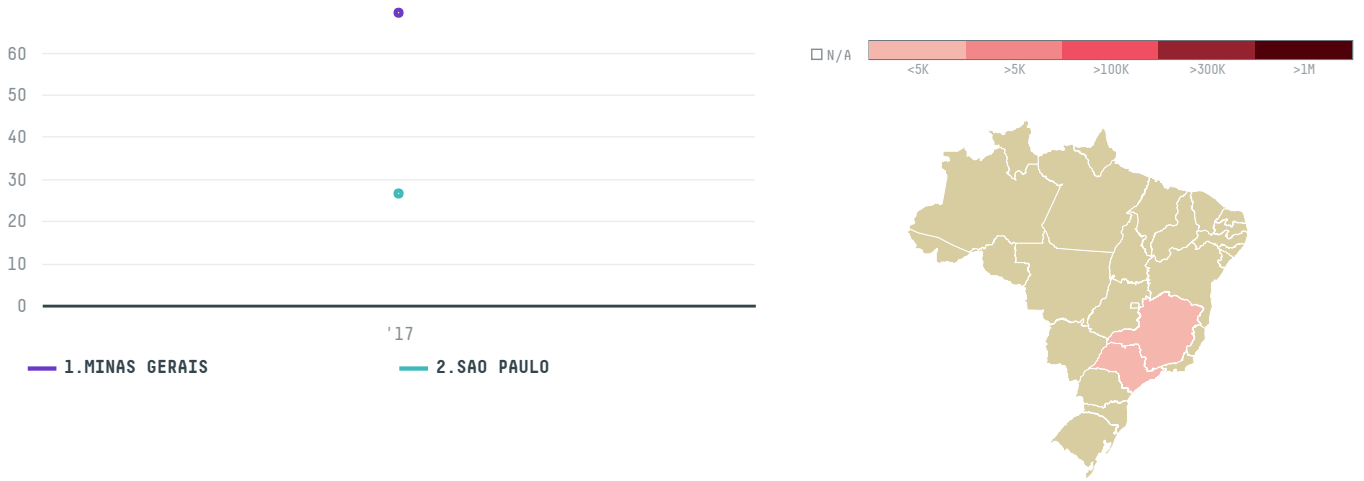

COMPARING COMPANIES IMPORTING COFFEE FROM BRAZIL IN 2017

Trase is a partnership between

In collaboration with

and many other organizations and individuals.

Donors

[Terms of Use](#) · [Privacy policy](#) · [Cookie policy](#) · [Contact us](#)

This website uses cookies to provide you with an improved user experience. By continuing to browse this site, you consent to the use of cookies and similar technologies. Please visit our [privacy policy](#) for further details.

I AGREE