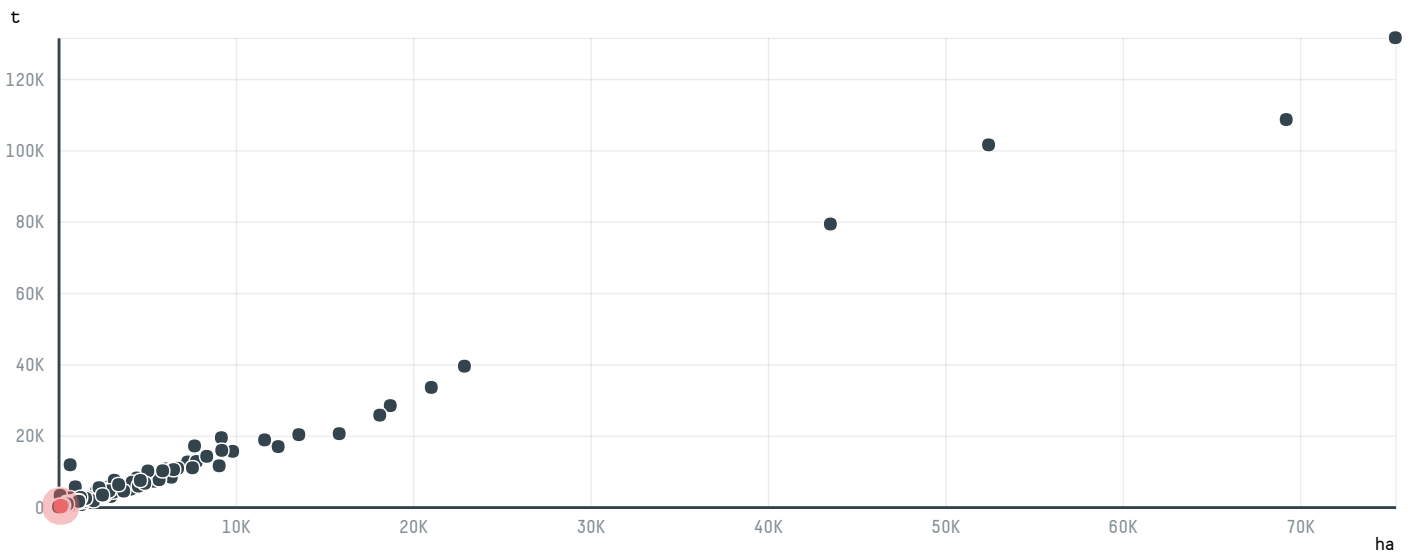

trase

THE FOLGER COFFEE COMPANY (EXP-0071/17)

ACTIVITY	COMMODITY	COUNTRY	YEAR
Importer	Coffee	Brazil	2017

THE FOLGER COFFEE COMPANY (EXP-0071/17) was the 464th largest importer of coffee from BRAZIL in 2017, accounting for 216 tons. As an importer, THE FOLGER COFFEE COMPANY (EXP-0071/17) sources from 32 municipalities, or 5% of the coffee production municipalities. The main destination of the coffee imported by THE FOLGER COFFEE COMPANY (EXP-0071/17) is UNITED STATES, accounting for 100% of the total.

TOP DESTINATION COUNTRIES OF COFFEE IMPORTED BY THE FOLGER COFFEE COMPANY (EXP-0071/17):

COMPARING COMPANIES IMPORTING COFFEE FROM BRAZIL IN 2017

Trase is a partnership between

In collaboration with

and many other organizations and individuals.