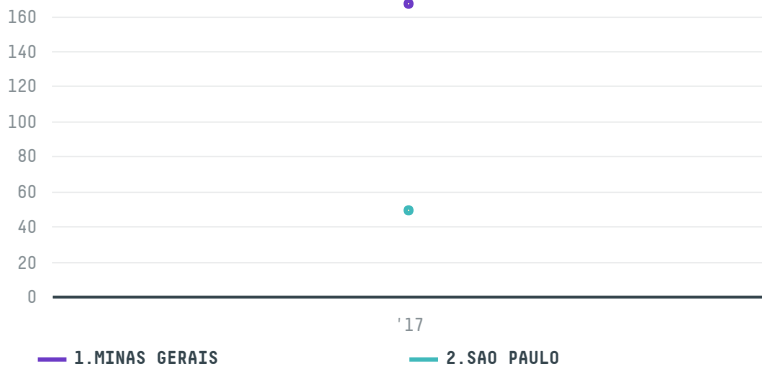

COMPARING COMPANIES IMPORTING COFFEE FROM BRAZIL IN 2017

Trase is a partnership between

In collaboration with

and many other organizations and individuals.

Donors

[Terms of Use](#) · [Privacy policy](#) · [Cookie policy](#) · [Contact us](#)

This website uses cookies to provide you with an improved user experience. By continuing to browse this site, you consent to the use of cookies and similar technologies. Please visit our [privacy policy](#) for further details.

I AGREE