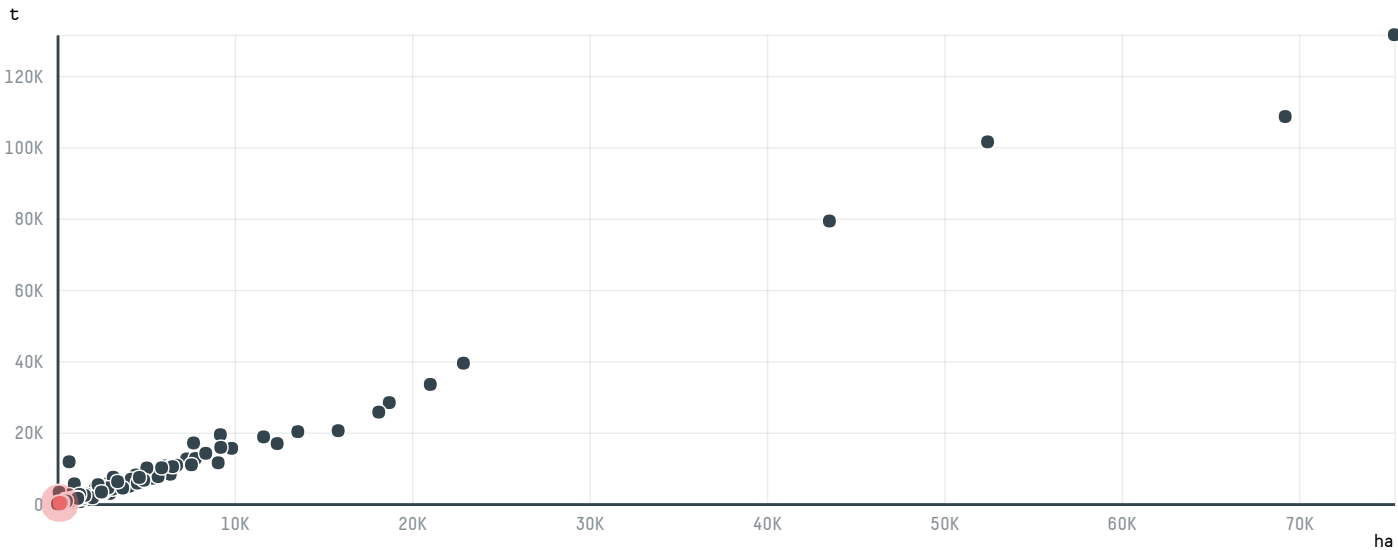

COMPARING COMPANIES IMPORTING COFFEE FROM BRAZIL IN 2017

Trase is a partnership between

In collaboration with

and many other organizations and individuals.

Donors

[Terms of Use](#) · [Privacy policy](#) · [Cookie policy](#) · [Contact us](#)

This website uses cookies to provide you with an improved user experience. By continuing to browse this site, you consent to the use of cookies and similar technologies. Please visit our [privacy policy](#) for further details.

I AGREE