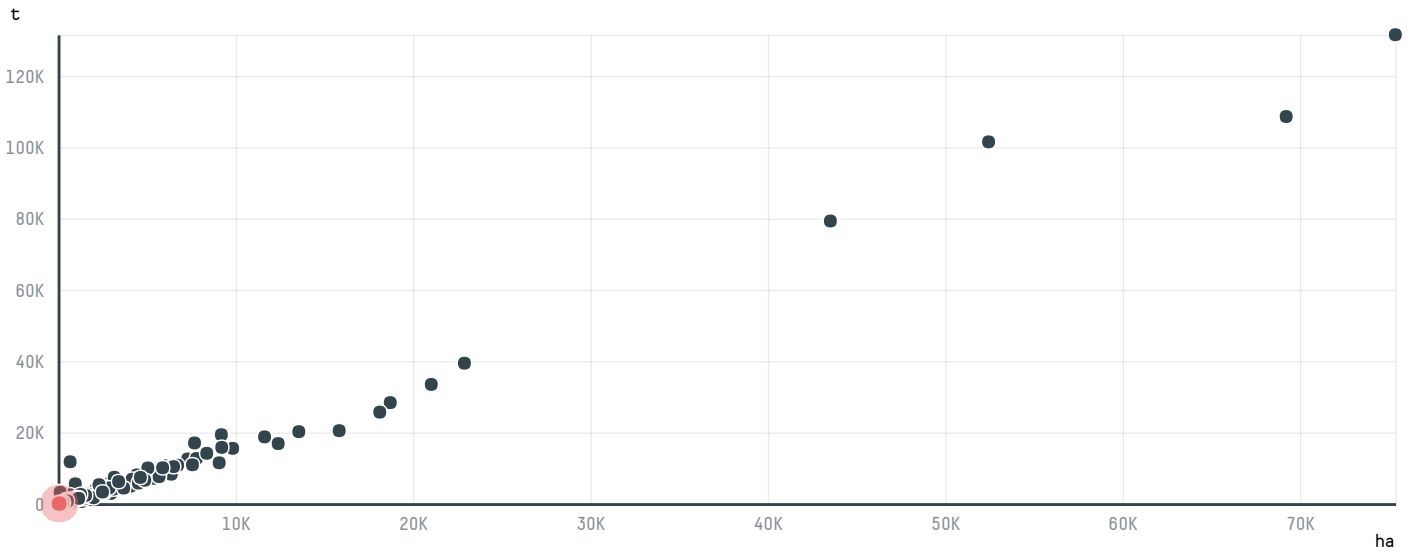

COMPARING COMPANIES IMPORTING COFFEE FROM BRAZIL IN 2017

Trase is a partnership between

In collaboration with

and many other organizations and individuals.

Donors

[Terms of Use](#) · [Privacy policy](#) · [Cookie policy](#) · [Contact us](#)

This website uses cookies to provide you with an improved user experience. By continuing to browse this site, you consent to the use of cookies and similar technologies. Please visit our [privacy policy](#) for further details.

I AGREE