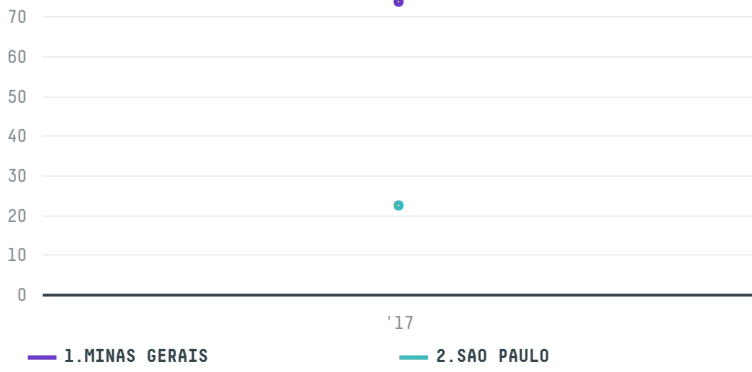

COMPARING COMPANIES IMPORTING COFFEE FROM BRAZIL IN 2017

Trase is a partnership between

In collaboration with

and many other organizations and individuals.

Donors

[Terms of Use](#) · [Privacy policy](#) · [Cookie policy](#) · [Contact us](#)

This website uses cookies to provide you with an improved user experience. By continuing to browse this site, you consent to the use of cookies and similar technologies. Please visit our [privacy policy](#) for further details.

I AGREE