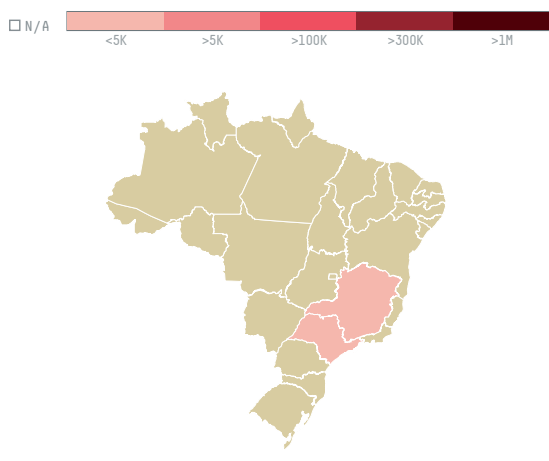

trase

STARBUCKS COFFEE TRADING COMPANY SARL (EXP-0993/15)

ACTIVITY	COMMODITY	COUNTRY	YEAR
Importer	Coffee	Brazil	2017

STARBUCKS COFFEE TRADING COMPANY SARL (EXP-0993/15) was the 366th largest importer of coffee from BRAZIL in 2017, accounting for 307 tons. As an importer, STARBUCKS COFFEE TRADING COMPANY SARL (EXP-0993/15) sources from 32 municipalities, or 5% of the coffee production municipalities. The main destination of the coffee imported by STARBUCKS COFFEE TRADING COMPANY SARL (EXP-0993/15) is UNITED STATES, accounting for 100% of the total.

TOP DESTINATION COUNTRIES OF COFFEE IMPORTED BY STARBUCKS COFFEE TRADING COMPANY SARL (EXP-0993/15):

□ N/A <5K >5K >100K >300K >1M

COMPARING COMPANIES IMPORTING COFFEE FROM BRAZIL IN 2017

Trase is a partnership between