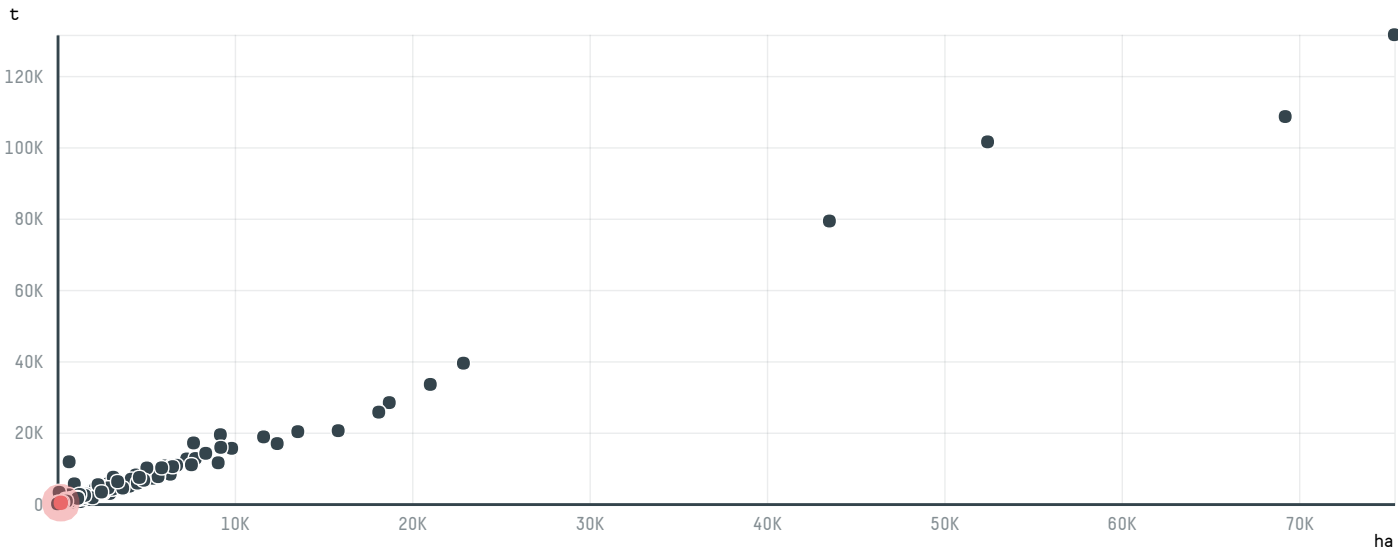

trase

STARBUCKS COFFEE TRADING COMPANY SARL (EXP-0993/15)

ACTIVITY	COMMODITY	COUNTRY	YEAR
Importer	Coffee	Brazil	2017

STARBUCKS COFFEE TRADING COMPANY SARL (EXP-0993/15) was the 366th largest importer of coffee from BRAZIL in 2017, accounting for 307 tons. As an importer, STARBUCKS COFFEE TRADING COMPANY SARL (EXP-0993/15) sources from 32 municipalities, or 5% of the coffee production municipalities. The main destination of the coffee imported by STARBUCKS COFFEE TRADING COMPANY SARL (EXP-0993/15) is UNITED STATES, accounting for 100% of the total.

TOP DESTINATION COUNTRIES OF COFFEE IMPORTED BY STARBUCKS COFFEE TRADING COMPANY SARL (EXP-0993/15):

□ N/A <5K >5K >100K >300K >1M

COMPARING COMPANIES IMPORTING COFFEE FROM BRAZIL IN 2017

Trase is a partnership between