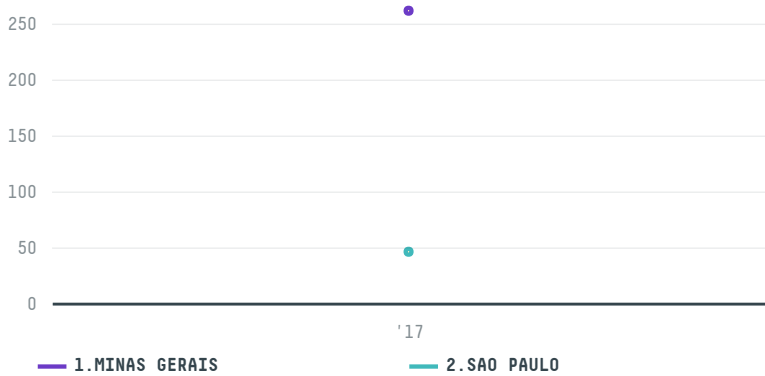

COMPARING COMPANIES IMPORTING COFFEE FROM BRAZIL IN 2017

Trase is a partnership between

In collaboration with

and many other organizations and individuals.

Donors

[Terms of Use](#) · [Privacy policy](#) · [Cookie policy](#) · [Contact us](#)

This website uses cookies to provide you with an improved user experience. By continuing to browse this site, you consent to the use of cookies and similar technologies. Please visit our [privacy policy](#) for further details.

I AGREE