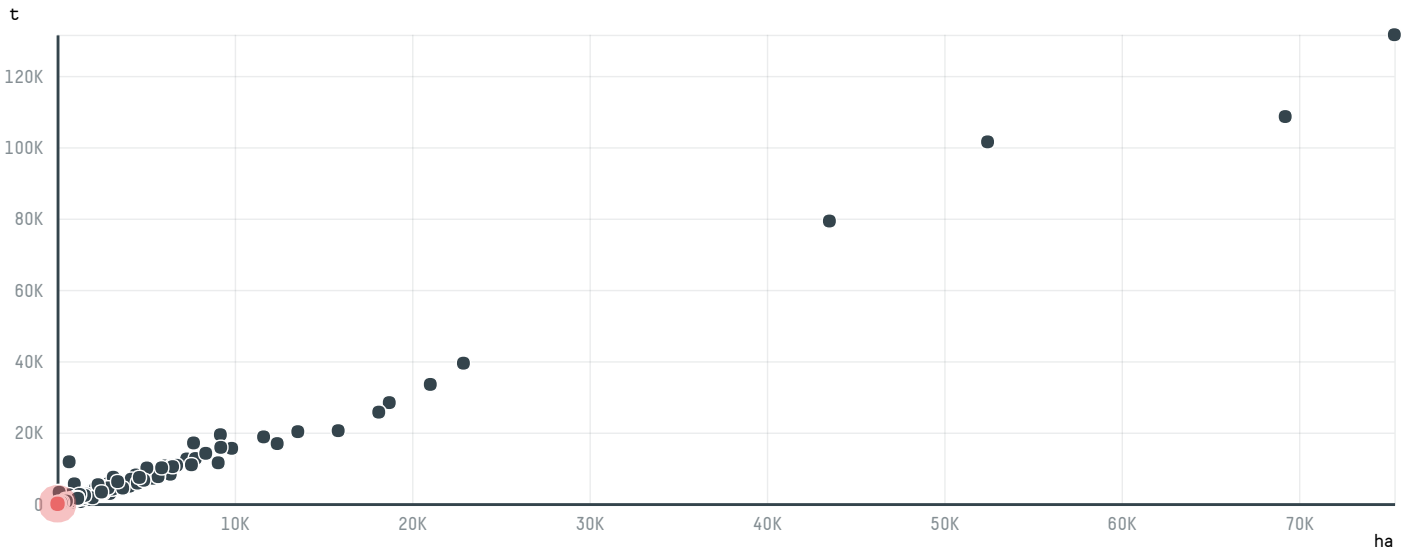

TOP DESTINATION COUNTRIES OF COFFEE IMPORTED BY STARBUCKS COFFEE TRADING COMPANY SARL (EXP-0891/16):

□ N/A <5K >5K >100K >300K >1M

COMPARING COMPANIES IMPORTING COFFEE FROM BRAZIL IN 2017

Trase is a partnership between