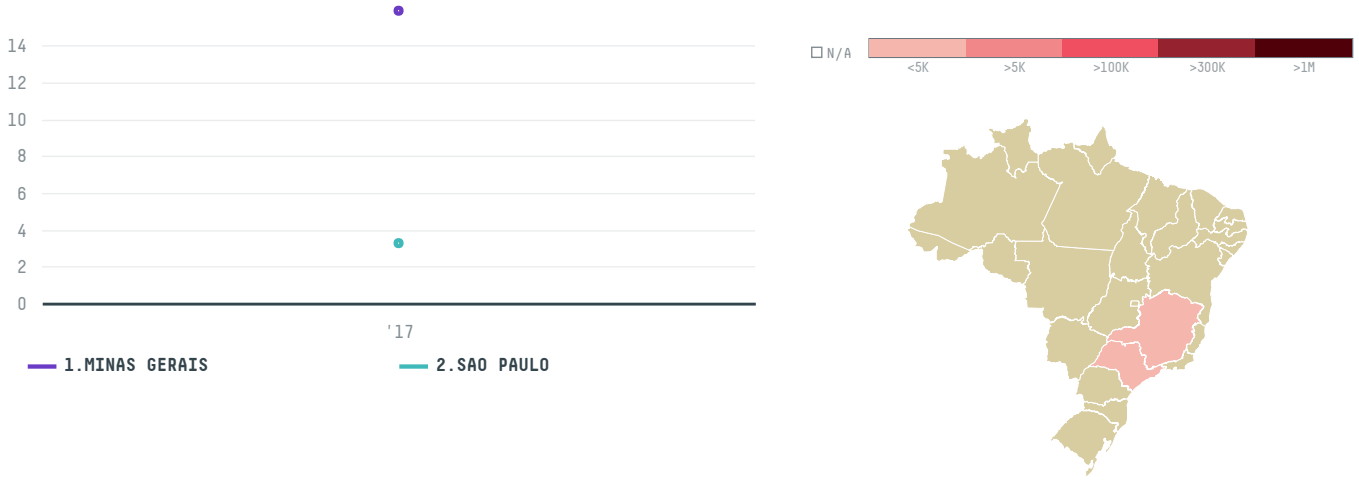

COMPARING COMPANIES IMPORTING COFFEE FROM BRAZIL IN 2017

Trase is a partnership between

In collaboration with

and many other organizations and individuals.

Donors

[Terms of Use](#) · [Privacy policy](#) · [Cookie policy](#) · [Contact us](#)

This website uses cookies to provide you with an improved user experience. By continuing to browse this site, you consent to the use of cookies and similar technologies. Please visit our [privacy policy](#) for further details.

I AGREE