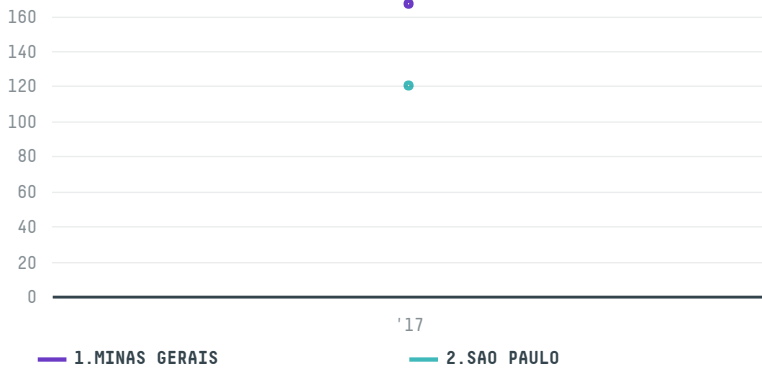

COMPARING COMPANIES IMPORTING COFFEE FROM BRAZIL IN 2017

Trase is a partnership between

In collaboration with

and many other organizations and individuals.

Donors

[Terms of Use](#) · [Privacy policy](#) · [Cookie policy](#) · [Contact us](#)

This website uses cookies to provide you with an improved user experience. By continuing to browse this site, you consent to the use of cookies and similar technologies. Please visit our [privacy policy](#) for further details.

I AGREE