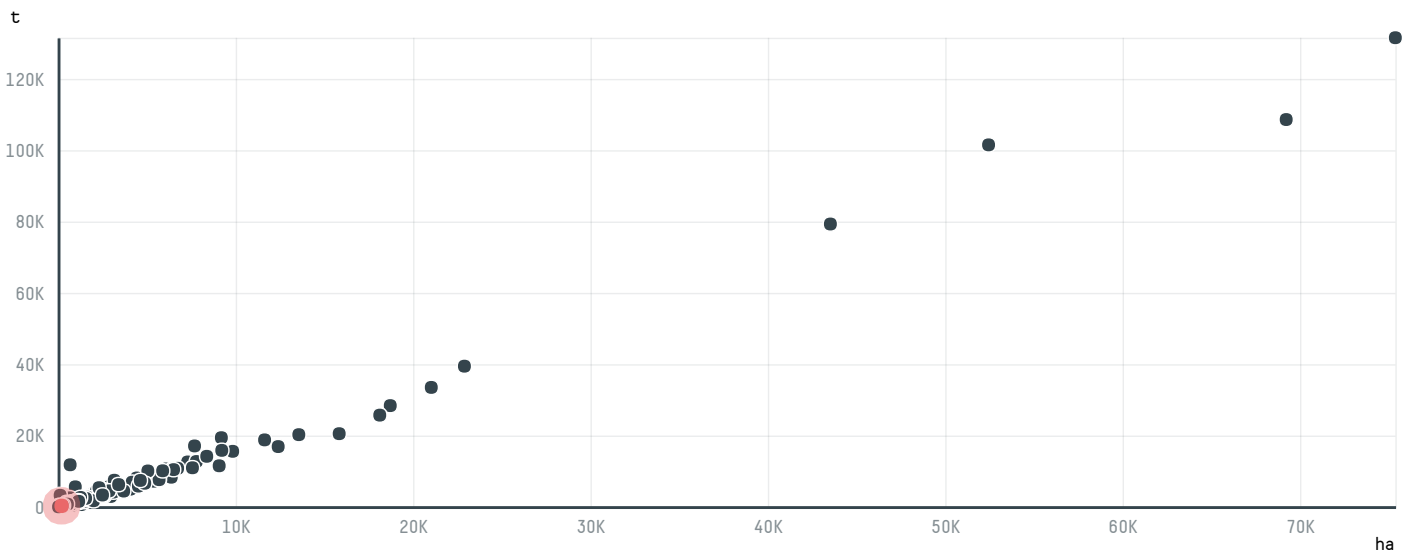

trase

STARBUCKS COFFEE TRADING COMPANY SARL (EXP-0344/17)

ACTIVITY	COMMODITY	COUNTRY	YEAR
Importer	Coffee	Brazil	2017

STARBUCKS COFFEE TRADING COMPANY SARL (EXP-0344/17) was the 386th largest importer of coffee from BRAZIL in 2017, accounting for 288 tons. As an importer, STARBUCKS COFFEE TRADING COMPANY SARL (EXP-0344/17) sources from 32 municipalities, or 5% of the coffee production municipalities. The main destination of the coffee imported by STARBUCKS COFFEE TRADING COMPANY SARL (EXP-0344/17) is UNITED STATES, accounting for 100% of the total.

TOP DESTINATION COUNTRIES OF COFFEE IMPORTED BY STARBUCKS COFFEE TRADING COMPANY SARL (EXP-0344/17):

□ N/A <5K >5K >100K >300K >1M

COMPARING COMPANIES IMPORTING COFFEE FROM BRAZIL IN 2017

Trase is a partnership between