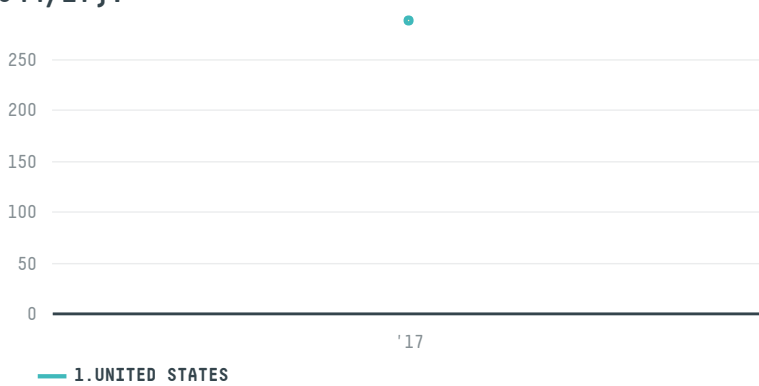

TOP DESTINATION COUNTRIES OF COFFEE IMPORTED BY STARBUCKS COFFEE TRADING COMPANY SARL (EXP-0344/17):