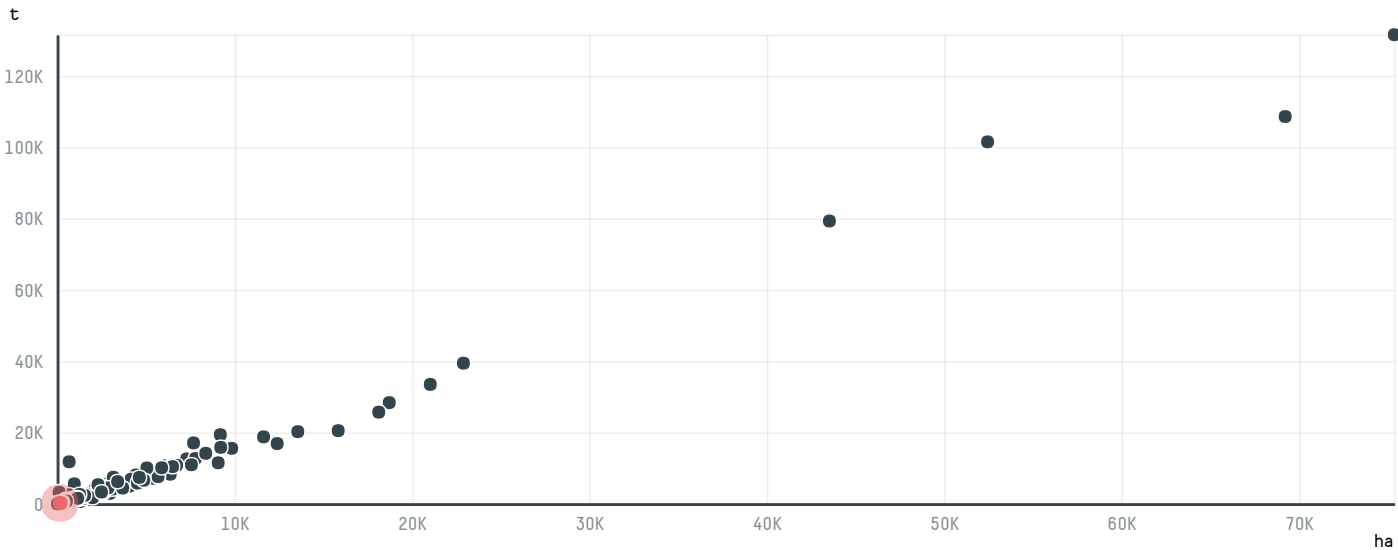

trase

STARBUCKS COFFEE TRADING COMPANY SARL (EXP-0151/16)

ACTIVITY COMMODITY COUNTRY YEAR
Importer **Coffee** **Brazil** **2017**

STARBUCKS COFFEE TRADING COMPANY SARL (EXP-0151/16) was the 446th largest importer of coffee from BRAZIL in 2017, accounting for 230 tons. As an importer, STARBUCKS COFFEE TRADING COMPANY SARL (EXP-0151/16) sources from 32 municipalities, or 5% of the coffee production municipalities. The main destination of the coffee imported by STARBUCKS COFFEE TRADING COMPANY SARL (EXP-0151/16) is UNITED STATES, accounting for 100% of the total.

TOP DESTINATION COUNTRIES OF COFFEE IMPORTED BY STARBUCKS COFFEE TRADING COMPANY SARL (EXP-0151/16):

□ N/A <5K >5K >100K >300K >1M

COMPARING COMPANIES IMPORTING COFFEE FROM BRAZIL IN 2017

Trase is a partnership between