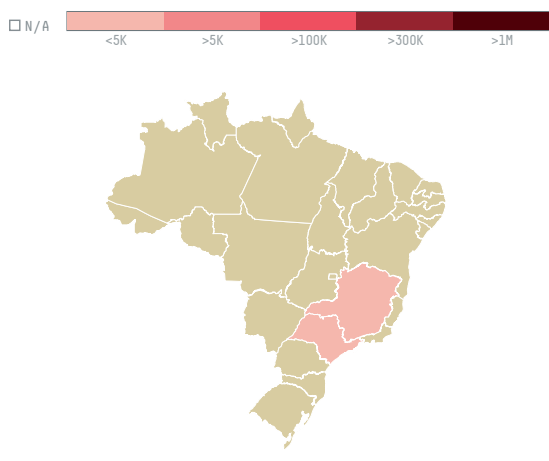

trase

STARBUCKS COFFEE TRADING COMPANY SARL (EXP-0151/16)

ACTIVITY COMMODITY COUNTRY YEAR
Importer **Coffee** **Brazil** **2017**

STARBUCKS COFFEE TRADING COMPANY SARL (EXP-0151/16) was the 446th largest importer of coffee from BRAZIL in 2017, accounting for 230 tons. As an importer, STARBUCKS COFFEE TRADING COMPANY SARL (EXP-0151/16) sources from 32 municipalities, or 5% of the coffee production municipalities. The main destination of the coffee imported by STARBUCKS COFFEE TRADING COMPANY SARL (EXP-0151/16) is UNITED STATES, accounting for 100% of the total.

TOP DESTINATION COUNTRIES OF COFFEE IMPORTED BY STARBUCKS COFFEE TRADING COMPANY SARL (EXP-0151/16):

□ N/A <5K >5K >100K >300K >1M

COMPARING COMPANIES IMPORTING COFFEE FROM BRAZIL IN 2017

Trase is a partnership between