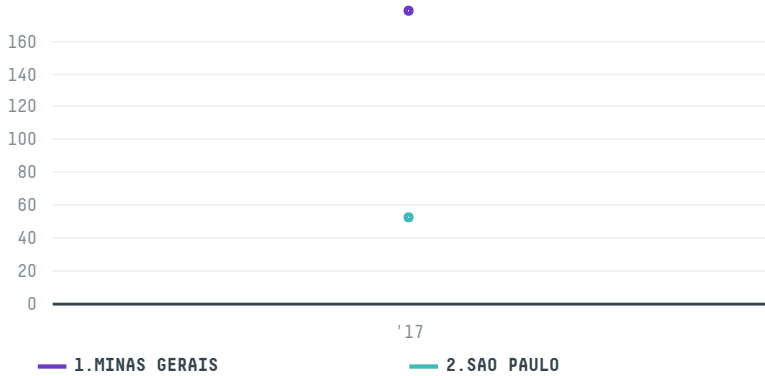

COMPARING COMPANIES IMPORTING COFFEE FROM BRAZIL IN 2017

Trase is a partnership between

In collaboration with

and many other organizations and individuals.

Donors

[Terms of Use](#) · [Privacy policy](#) · [Cookie policy](#) · [Contact us](#)

This website uses cookies to provide you with an improved user experience. By continuing to browse this site, you consent to the use of cookies and similar technologies. Please visit our [privacy policy](#) for further details.

I AGREE