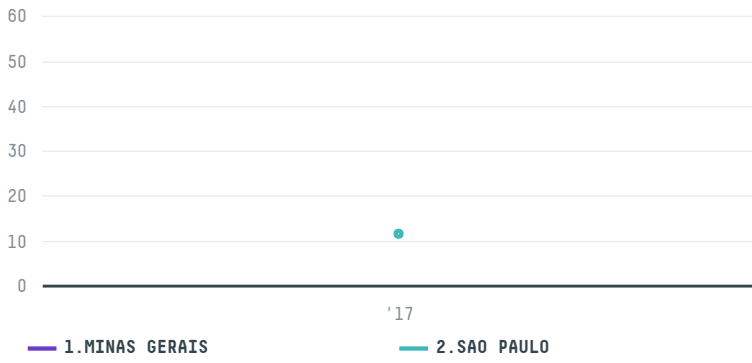

COMPARING COMPANIES IMPORTING COFFEE FROM BRAZIL IN 2017

Trase is a partnership between

In collaboration with

and many other organizations and individuals.

Donors

[Terms of Use](#) · [Privacy policy](#) · [Cookie policy](#) · [Contact us](#)

This website uses cookies to provide you with an improved user experience. By continuing to browse this site, you consent to the use of cookies and similar technologies. Please visit our [privacy policy](#) for further details.

I AGREE