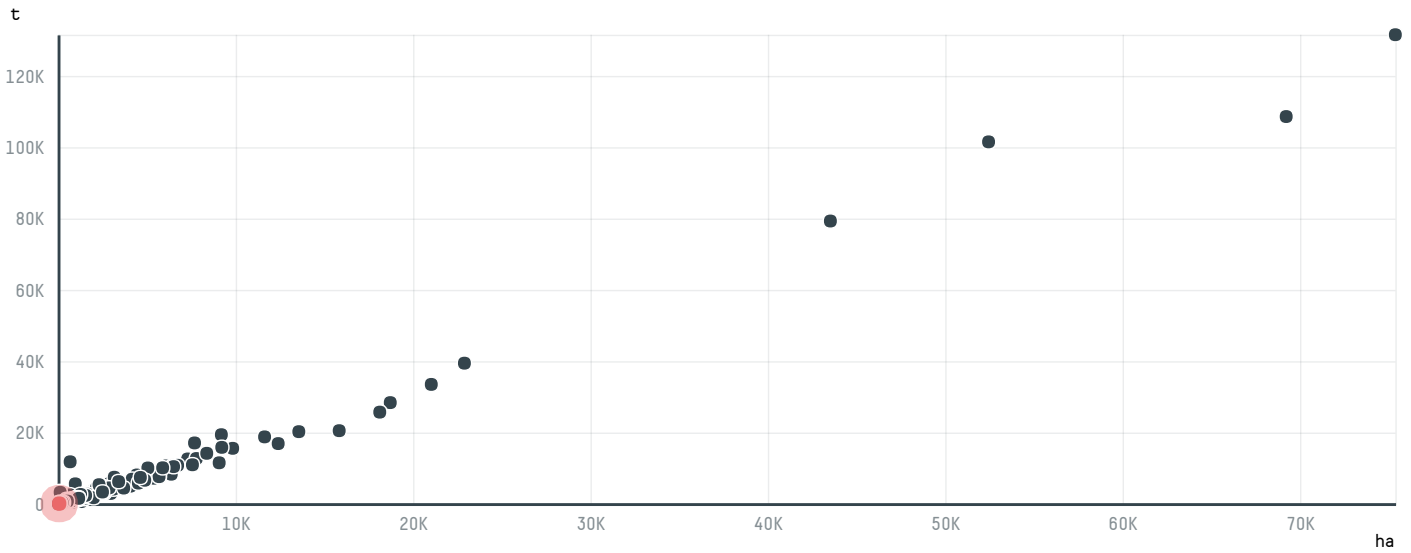

COMPARING COMPANIES IMPORTING COFFEE FROM BRAZIL IN 2017

Trase is a partnership between

In collaboration with

and many other organizations and individuals.

Donors

[Terms of Use](#) · [Privacy policy](#) · [Cookie policy](#) · [Contact us](#)

This website uses cookies to provide you with an improved user experience. By continuing to browse this site, you consent to the use of cookies and similar technologies. Please visit our [privacy policy](#) for further details.

I AGREE