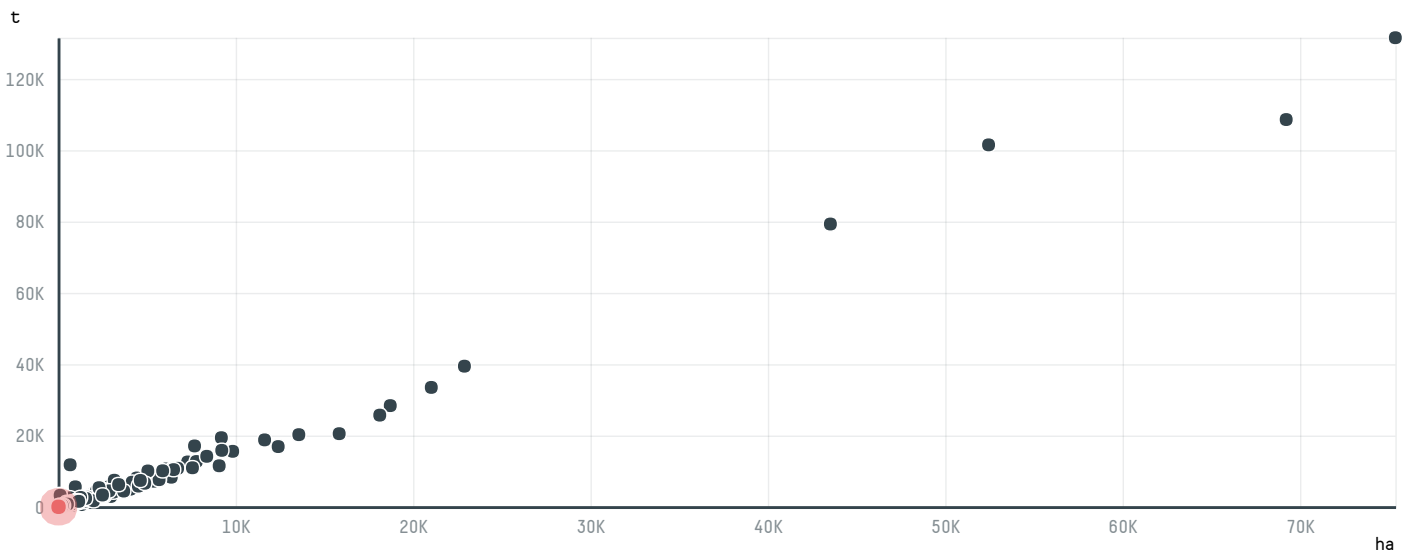

trase

STARBUCKS COFFEE TRADING COMPANY SARL (EXP 0765 17)

ACTIVITY	COMMODITY	COUNTRY	YEAR
Importer	Coffee	Brazil	2017

STARBUCKS COFFEE TRADING COMPANY SARL (EXP 0765 17) was the 1205th largest importer of coffee from BRAZIL in 2017, accounting for 19 tons. As an importer, STARBUCKS COFFEE TRADING COMPANY SARL (EXP 0765 17) sources from 32 municipalities, or 5% of the coffee production municipalities. The main destination of the coffee imported by STARBUCKS COFFEE TRADING COMPANY SARL (EXP 0765 17) is UNITED STATES, accounting for 100% of the total.

TOP DESTINATION COUNTRIES OF COFFEE IMPORTED BY STARBUCKS COFFEE TRADING COMPANY SARL (EXP 0765 17):

□ N/A ■ <5K ■ >5K ■ >100K ■ >300K ■ >1M

COMPARING COMPANIES IMPORTING COFFEE FROM BRAZIL IN 2017

Trase is a partnership between