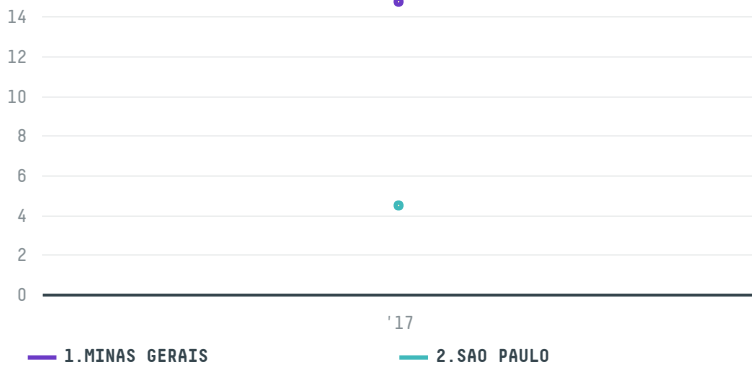

COMPARING COMPANIES IMPORTING COFFEE FROM BRAZIL IN 2017

Trase is a partnership between

In collaboration with

and many other organizations and individuals.

Donors

[Terms of Use](#) · [Privacy policy](#) · [Cookie policy](#) · [Contact us](#)

This website uses cookies to provide you with an improved user experience. By continuing to browse this site, you consent to the use of cookies and similar technologies. Please visit our [privacy policy](#) for further details.

I AGREE