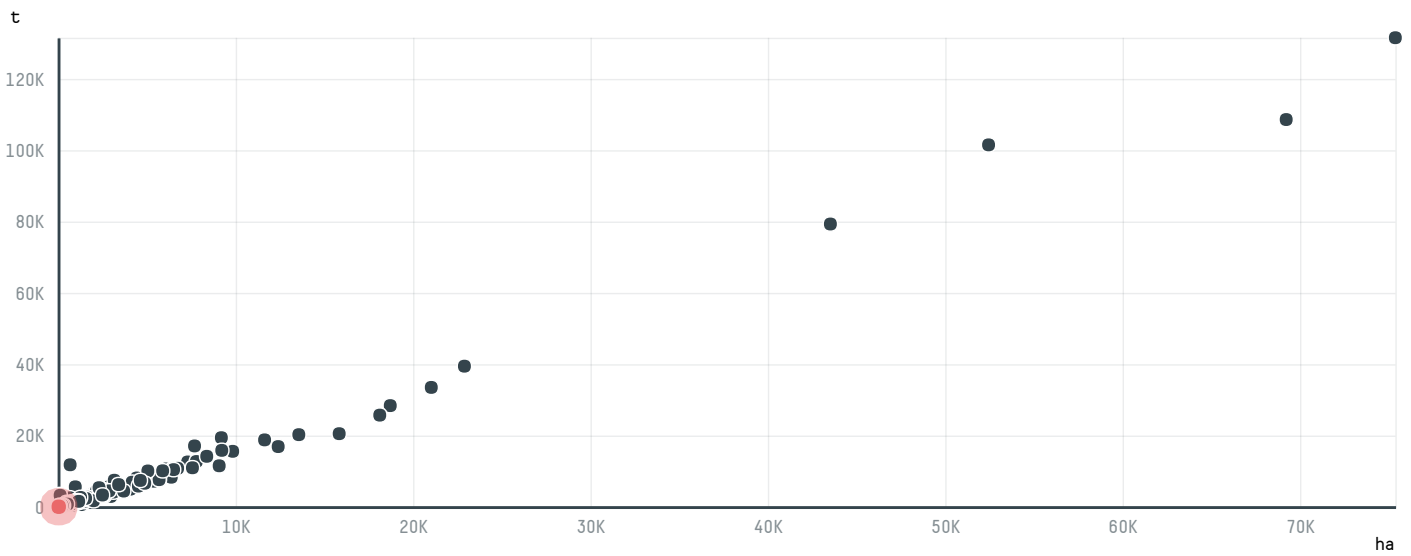

trase

STARBUCKS COFFEE TRADING COMPANY SARL (EXP 0364 17D)

ACTIVITY	COMMODITY	COUNTRY	YEAR
Importer	Coffee	Brazil	2017

STARBUCKS COFFEE TRADING COMPANY SARL (EXP 0364 17D) was the 1007th largest importer of coffee from BRAZIL in 2017, accounting for 38 tons. As an importer, STARBUCKS COFFEE TRADING COMPANY SARL (EXP 0364 17D) sources from 32 municipalities, or 5% of the coffee production municipalities. The main destination of the coffee imported by STARBUCKS COFFEE TRADING COMPANY SARL (EXP 0364 17D) is UNITED STATES, accounting for 100% of the total.

TOP DESTINATION COUNTRIES OF COFFEE IMPORTED BY STARBUCKS COFFEE TRADING COMPANY SARL (EXP 0364 17D):

□ N/A <5K >5K >100K >300K >1M

COMPARING COMPANIES IMPORTING COFFEE FROM BRAZIL IN 2017

Trase is a partnership between