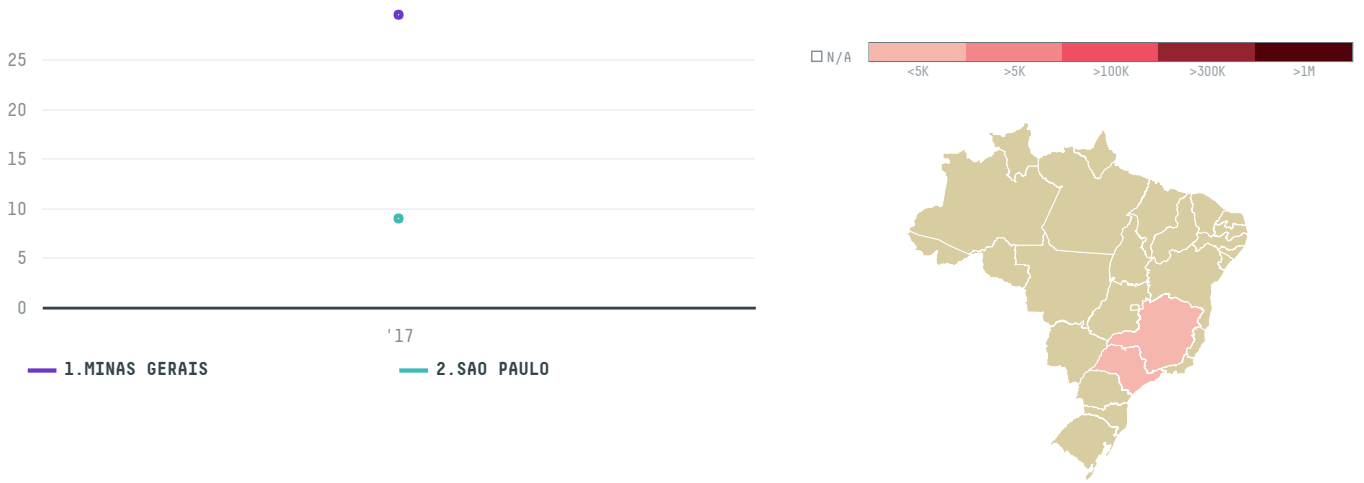

trase

STARBUCKS COFFEE TRADING COMPANY SARL (EXP 0364 17D)

ACTIVITY	COMMODITY	COUNTRY	YEAR
Importer	Coffee	Brazil	2017

STARBUCKS COFFEE TRADING COMPANY SARL (EXP 0364 17D) was the 1007th largest importer of coffee from BRAZIL in 2017, accounting for 38 tons. As an importer, STARBUCKS COFFEE TRADING COMPANY SARL (EXP 0364 17D) sources from 32 municipalities, or 5% of the coffee production municipalities. The main destination of the coffee imported by STARBUCKS COFFEE TRADING COMPANY SARL (EXP 0364 17D) is UNITED STATES, accounting for 100% of the total.

TOP DESTINATION COUNTRIES OF COFFEE IMPORTED BY STARBUCKS COFFEE TRADING COMPANY SARL (EXP 0364 17D):

□ N/A <5K >5K >100K >300K >1M

COMPARING COMPANIES IMPORTING COFFEE FROM BRAZIL IN 2017

Trase is a partnership between