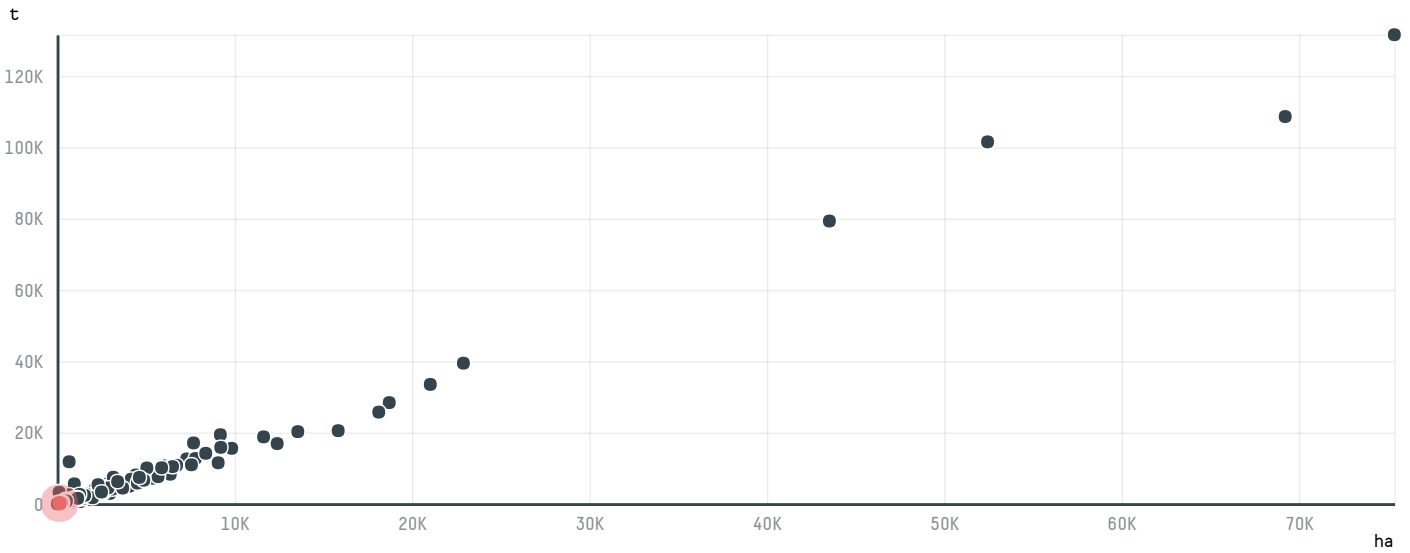

trase

STARBUCKS COFFEE TRADING COMPANY SARL (EXP 0364 17A)

ACTIVITY	COMMODITY	COUNTRY	YEAR
Importer	Coffee	Brazil	2017

STARBUCKS COFFEE TRADING COMPANY SARL (EXP 0364 17A) was the 514th largest importer of coffee from BRAZIL in 2017, accounting for 192 tons. As an importer, STARBUCKS COFFEE TRADING COMPANY SARL (EXP 0364 17A) sources from 32 municipalities, or 5% of the coffee production municipalities. The main destination of the coffee imported by STARBUCKS COFFEE TRADING COMPANY SARL (EXP 0364 17A) is UNITED STATES, accounting for 100% of the total.

TOP DESTINATION COUNTRIES OF COFFEE IMPORTED BY STARBUCKS COFFEE TRADING COMPANY SARL (EXP 0364 17A):

□ N/A <5K >5K >100K >300K >1M

COMPARING COMPANIES IMPORTING COFFEE FROM BRAZIL IN 2017

Trase is a partnership between