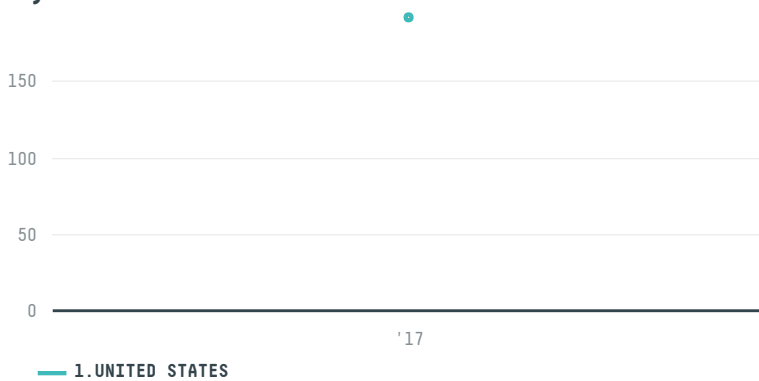

TOP DESTINATION COUNTRIES OF COFFEE IMPORTED BY STARBUCKS COFFEE TRADING COMPANY SARL (EXP 0364 17A):