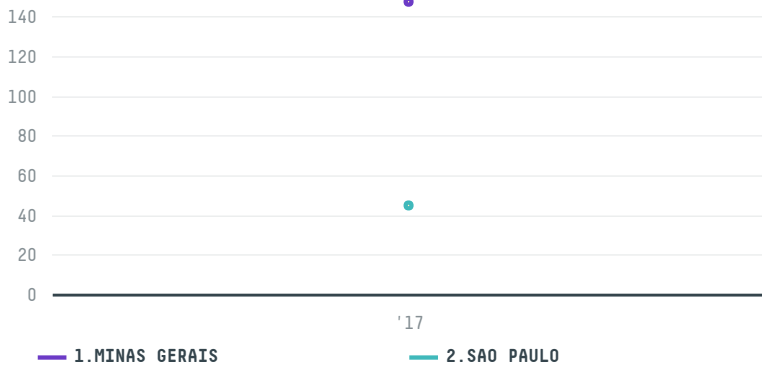

COMPARING COMPANIES IMPORTING COFFEE FROM BRAZIL IN 2017

Trase is a partnership between

In collaboration with

and many other organizations and individuals.

Donors

[Terms of Use](#) · [Privacy policy](#) · [Cookie policy](#) · [Contact us](#)

This website uses cookies to provide you with an improved user experience. By continuing to browse this site, you consent to the use of cookies and similar technologies. Please visit our [privacy policy](#) for further details.

I AGREE