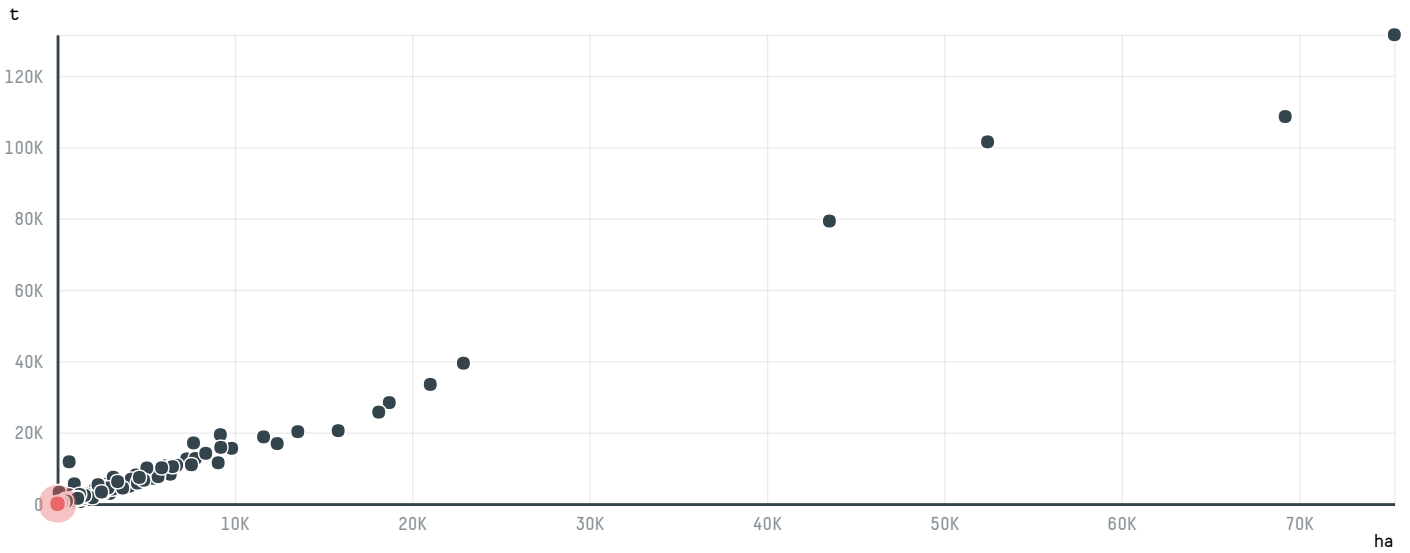

trase

STARBUCKS COFFEE TRADING COMPANY SARL (EXP 0363 17F)

ACTIVITY	COMMODITY	COUNTRY	YEAR
Importer	Coffee	Brazil	2017

STARBUCKS COFFEE TRADING COMPANY SARL (EXP 0363 17F) was the 1197th largest importer of coffee from BRAZIL in 2017, accounting for 19 tons. As an importer, STARBUCKS COFFEE TRADING COMPANY SARL (EXP 0363 17F) sources from 32 municipalities, or 5% of the coffee production municipalities. The main destination of the coffee imported by STARBUCKS COFFEE TRADING COMPANY SARL (EXP 0363 17F) is UNITED STATES, accounting for 100% of the total.

TOP DESTINATION COUNTRIES OF COFFEE IMPORTED BY STARBUCKS COFFEE TRADING COMPANY SARL (EXP 0363 17F):

□ N/A <5K >5K >100K >300K >1M

COMPARING COMPANIES IMPORTING COFFEE FROM BRAZIL IN 2017

Trase is a partnership between