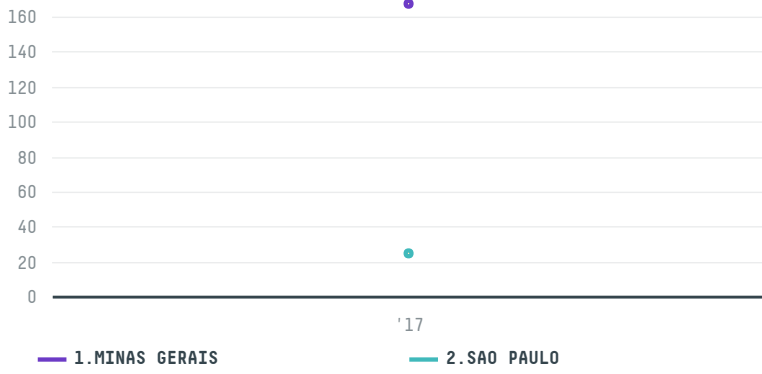

COMPARING COMPANIES IMPORTING COFFEE FROM BRAZIL IN 2017

Trase is a partnership between

In collaboration with

and many other organizations and individuals.

Donors

[Terms of Use](#) · [Privacy policy](#) · [Cookie policy](#) · [Contact us](#)

This website uses cookies to provide you with an improved user experience. By continuing to browse this site, you consent to the use of cookies and similar technologies. Please visit our [privacy policy](#) for further details.

I AGREE