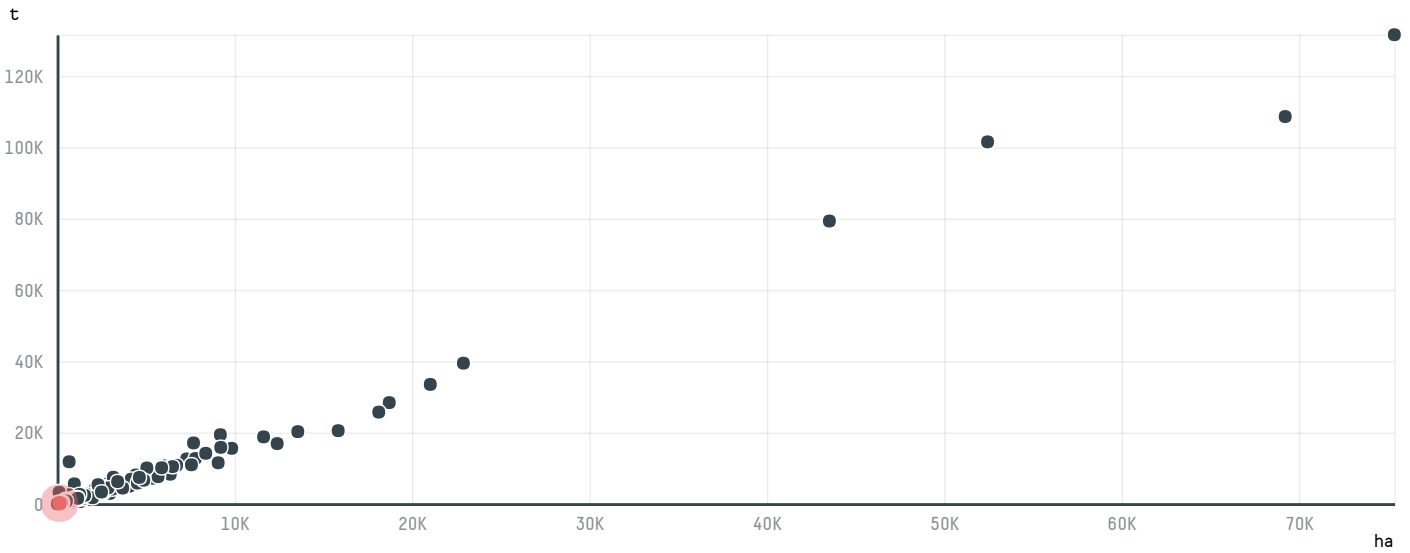

trase

STARBUCKS COFFEE TRADING COMPANY SARL (EXP 0357 17A)

ACTIVITY	COMMODITY	COUNTRY	YEAR
Importer	Coffee	Brazil	2017

STARBUCKS COFFEE TRADING COMPANY SARL (EXP 0357 17A) was the 511th largest importer of coffee from BRAZIL in 2017, accounting for 192 tons. As an importer, STARBUCKS COFFEE TRADING COMPANY SARL (EXP 0357 17A) sources from 32 municipalities, or 5% of the coffee production municipalities. The main destination of the coffee imported by STARBUCKS COFFEE TRADING COMPANY SARL (EXP 0357 17A) is UNITED STATES, accounting for 100% of the total.

TOP DESTINATION COUNTRIES OF COFFEE IMPORTED BY STARBUCKS COFFEE TRADING COMPANY SARL (EXP 0357 17A):

□ N/A ■ <5K ■ >5K ■ >100K ■ >300K ■ >1M

COMPARING COMPANIES IMPORTING COFFEE FROM BRAZIL IN 2017

Trase is a partnership between