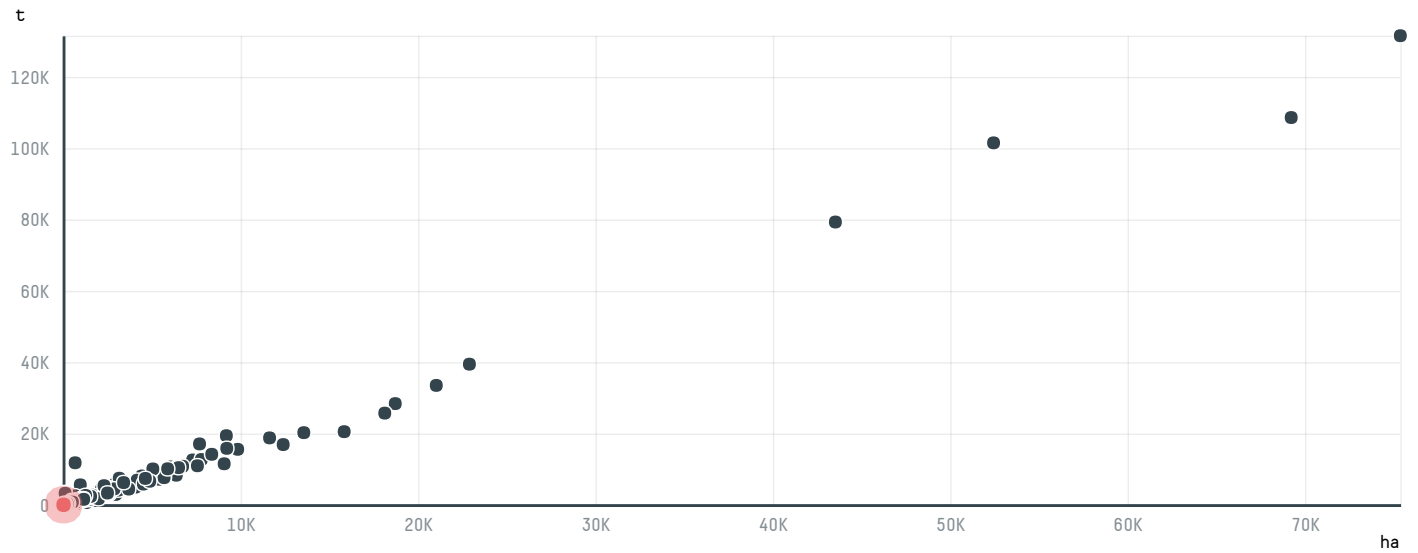

trase

RGC COFFEE INC (EXP 0651 17)

ACTIVITY COMMODITY COUNTRY YEAR
Importer **Coffee** **Brazil** **2017**

RGC COFFEE INC (EXP 0651 17) was the 1182nd largest importer of coffee from BRAZIL in 2017, accounting for 19 tons. As an importer, RGC COFFEE INC (EXP 0651 17) sources from 32 municipalities, or 5% of the coffee production municipalities. The main destination of the coffee imported by RGC COFFEE INC (EXP 0651 17) is UNITED STATES, accounting for 100% of the total.

TOP DESTINATION COUNTRIES OF COFFEE IMPORTED BY RGC COFFEE INC (EXP 0651 17):

COMPARING COMPANIES IMPORTING COFFEE FROM BRAZIL IN 2017

Trase is a partnership between

In collaboration with

and many other organizations and individuals.