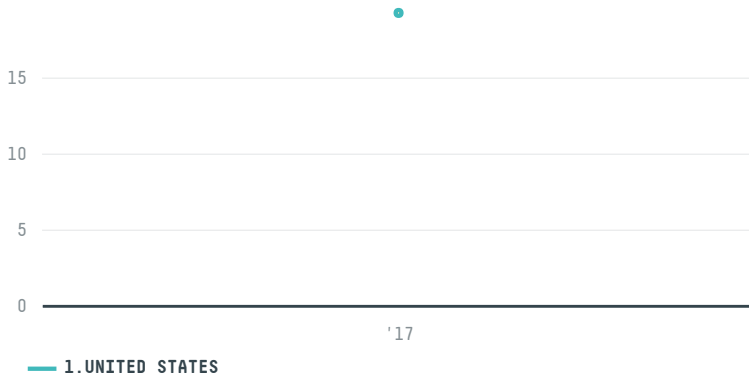

TOP DESTINATION COUNTRIES OF COFFEE IMPORTED BY RGC COFFEE INC (EXP 0651 17):