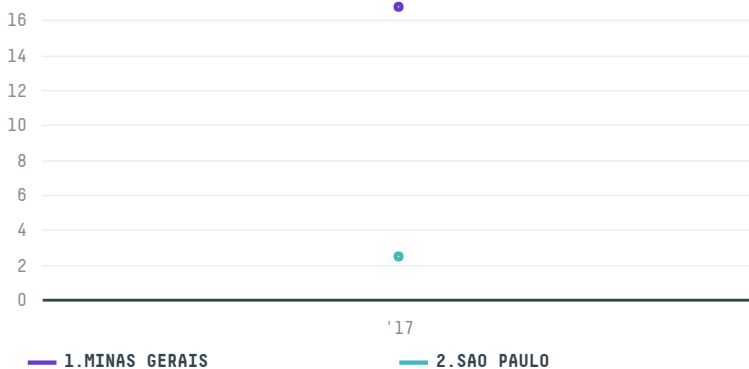

TOP DESTINATION COUNTRIES OF COFFEE IMPORTED BY RGC COFFEE INC (EXP 0651 17):