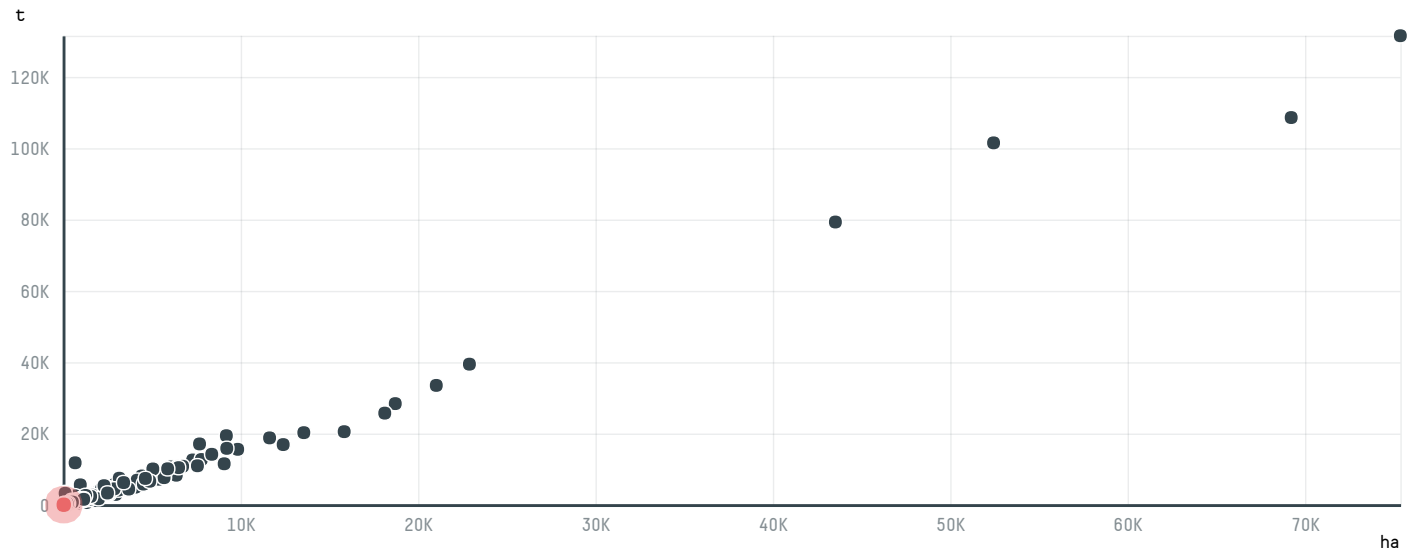

trase

RGC COFFEE INC (EXP 0641 17)

ACTIVITY	COMMODITY	COUNTRY	YEAR
Importer	Coffee	Brazil	2017

RGC COFFEE INC (EXP 0641 17) was the 991st largest importer of coffee from BRAZIL in 2017, accounting for 38 tons. As an importer, RGC COFFEE INC (EXP 0641 17) sources from 32 municipalities, or 5% of the coffee production municipalities. The main destination of the coffee imported by RGC COFFEE INC (EXP 0641 17) is UNITED STATES, accounting for 100% of the total.

TOP DESTINATION COUNTRIES OF COFFEE IMPORTED BY RGC COFFEE INC (EXP 0641 17):

COMPARING COMPANIES IMPORTING COFFEE FROM BRAZIL IN 2017

Trase is a partnership between

In collaboration with

and many other organizations and individuals.