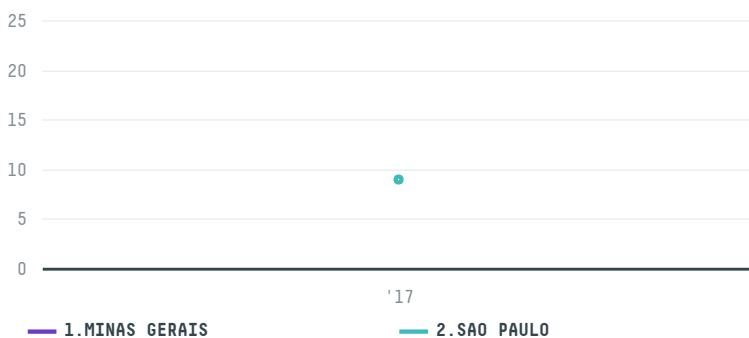

TOP DESTINATION COUNTRIES OF COFFEE IMPORTED BY RGC COFFEE INC (EXP 0641 17):