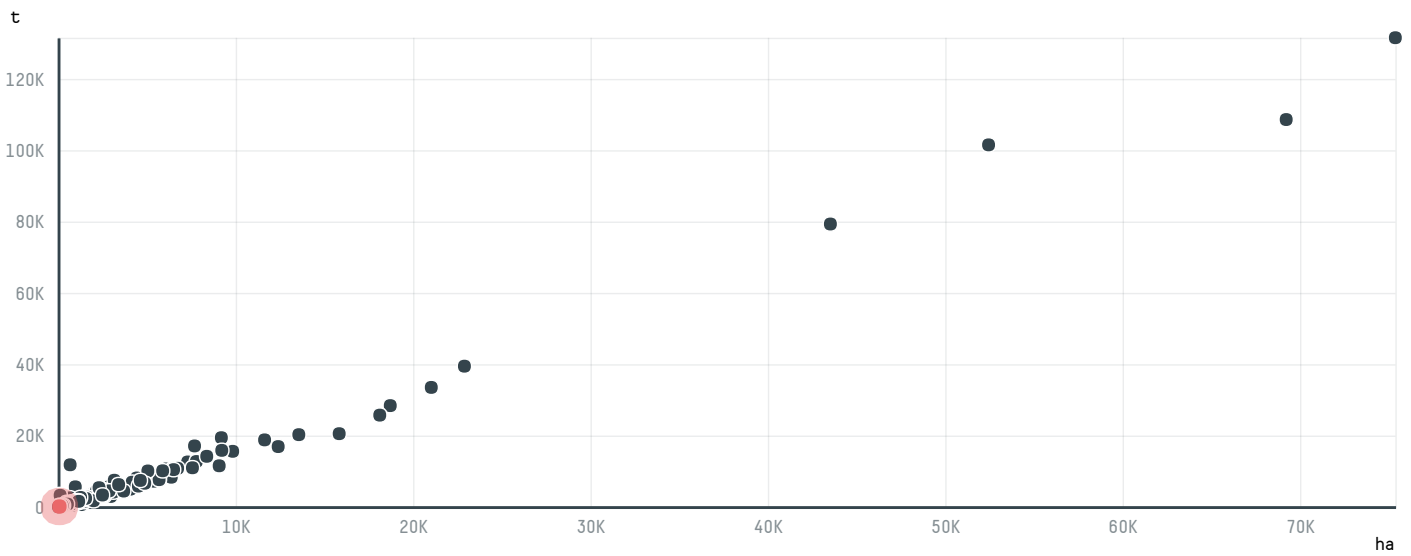

trase

ORBC - ORRVILLE BUSINESS CENTER (EXP-0416/17)

ACTIVITY	COMMODITY	COUNTRY	YEAR
Importer	Coffee	Brazil	2017

ORBC - ORRVILLE BUSINESS CENTER (EXP-0416/17) was the 733rd largest importer of coffee from BRAZIL in 2017, accounting for 96 tons. As an importer, ORBC - ORRVILLE BUSINESS CENTER (EXP-0416/17) sources from 32 municipalities, or 5% of the coffee production municipalities. The main destination of the coffee imported by ORBC - ORRVILLE BUSINESS CENTER (EXP-0416/17) is UNITED STATES, accounting for 100% of the total.

TOP DESTINATION COUNTRIES OF COFFEE IMPORTED BY ORBC - ORRVILLE BUSINESS CENTER (EXP-0416/17):

COMPARING COMPANIES IMPORTING COFFEE FROM BRAZIL IN 2017

Trase is a partnership between

In collaboration with