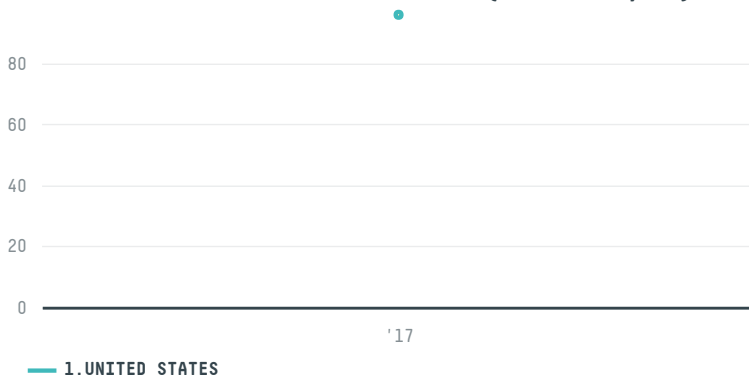

trase

ORBC - ORRVILLE BUSINESS CENTER (EXP-0416/17)

ACTIVITY	COMMODITY	COUNTRY	YEAR
Importer	Coffee	Brazil	2017

ORBC - ORRVILLE BUSINESS CENTER (EXP-0416/17) was the 733rd largest importer of coffee from BRAZIL in 2017, accounting for 96 tons. As an importer, ORBC - ORRVILLE BUSINESS CENTER (EXP-0416/17) sources from 32 municipalities, or 5% of the coffee production municipalities. The main destination of the coffee imported by ORBC - ORRVILLE BUSINESS CENTER (EXP-0416/17) is UNITED STATES, accounting for 100% of the total.

TOP DESTINATION COUNTRIES OF COFFEE IMPORTED BY ORBC - ORRVILLE BUSINESS CENTER (EXP-0416/17):

COMPARING COMPANIES IMPORTING COFFEE FROM BRAZIL IN 2017

Trase is a partnership between

In collaboration with