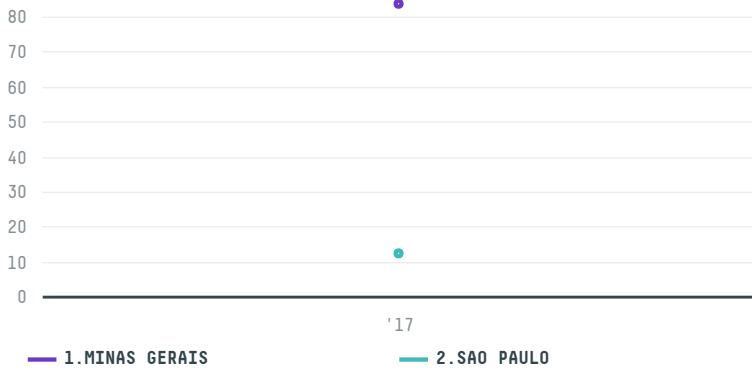

trase

ORBC - ORRVILLE BUSINESS CENTER (EXP-0416/17)

ACTIVITY	COMMODITY	COUNTRY	YEAR
Importer	Coffee	Brazil	2017

ORBC - ORRVILLE BUSINESS CENTER (EXP-0416/17) was the 733rd largest importer of coffee from BRAZIL in 2017, accounting for 96 tons. As an importer, ORBC - ORRVILLE BUSINESS CENTER (EXP-0416/17) sources from 32 municipalities, or 5% of the coffee production municipalities. The main destination of the coffee imported by ORBC - ORRVILLE BUSINESS CENTER (EXP-0416/17) is UNITED STATES, accounting for 100% of the total.

TOP DESTINATION COUNTRIES OF COFFEE IMPORTED BY ORBC - ORRVILLE BUSINESS CENTER (EXP-0416/17):

COMPARING COMPANIES IMPORTING COFFEE FROM BRAZIL IN 2017

Trase is a partnership between

In collaboration with